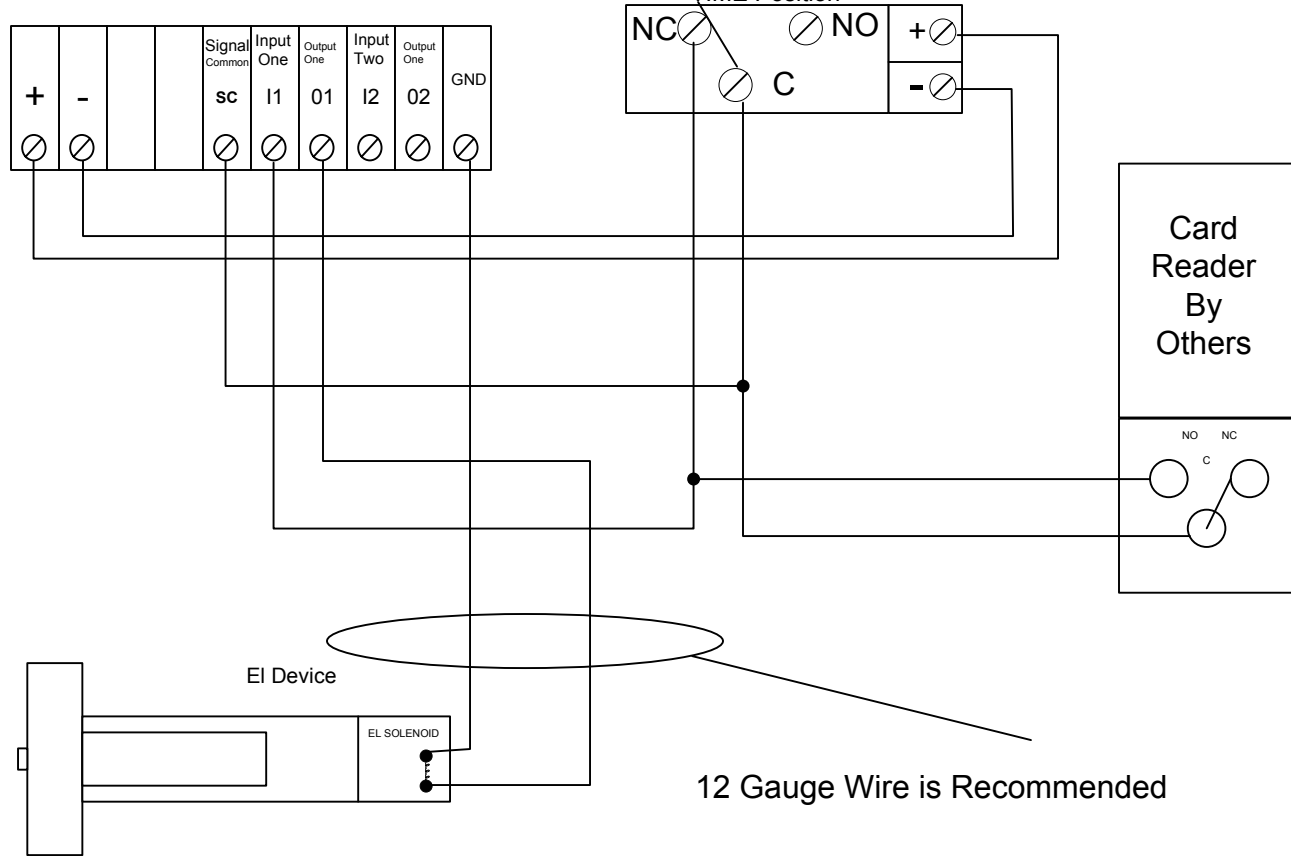

PS - 873-871-2 Power Supply

The Time Clock is Shown in The DAY-TIME Position

Title: EL x Keypad x PS-873

Date: 12-9-97

Drawn By: S. Poe

IR-SYSTEMIZER