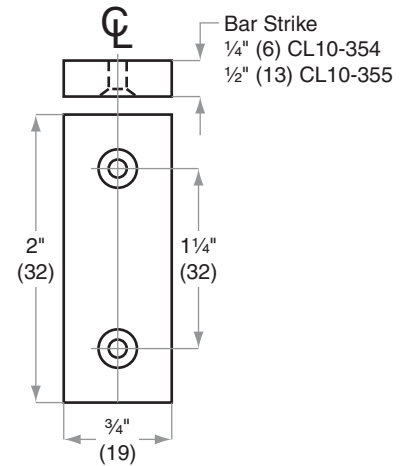

## CL10-352, CL10-354, CL10-355

Door Type: Wood or Metal Jamb

Mounting Screws  
 Slot and 1/4" Bar Strike  
 #8-1/2" PFH combination wood/metal  
 1/2" Bar Strike  
 #8-1 1/4" PFH combination wood/metal

CL10-352 Slot Strike  
 Shown surface mounted on wood  
 Surface mount on metal also acceptable

CL10-354 or CL10-355 Bar Strike  
 Shown surface mounted on wood  
 Surface mount on metal also acceptable

Dimensions shown in parentheses ( ) are in millimeters

Job: \_\_\_\_\_

Date: \_\_\_\_\_

Door Thickness: \_\_\_\_\_

Remarks: \_\_\_\_\_

**TEMPLATE  
 CL887**