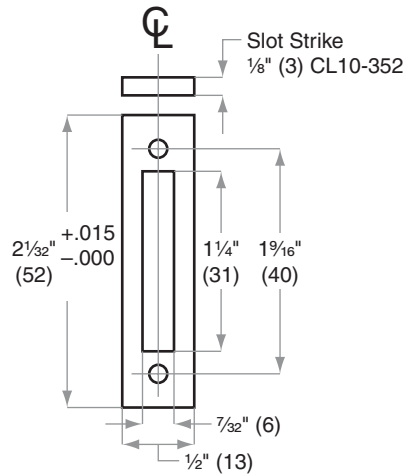

## CL10-352, CL10-354, CL10-355

Door Type: Wood or Metal Jamb

Mounting Screws  
 Slot and 1/4" Bar Strike  
 #8-1/2" PFH combination wood/metal  
 1/2" Bar Strike  
 #8-1 1/4" PFH combination wood/metal

CL10-352 Slot Strike  
 Shown surface mounted on wood  
 Surface mount on metal also acceptable

CL10-354 or CL10-355 Bar Strike  
 Shown surface mounted on wood  
 Surface mount on metal also acceptable

Dimensions shown in parentheses ( ) are in millimeters

Job: \_\_\_\_\_

Date: \_\_\_\_\_

Door Thickness: \_\_\_\_\_

Remarks: \_\_\_\_\_

**TEMPLATE  
 CL887**