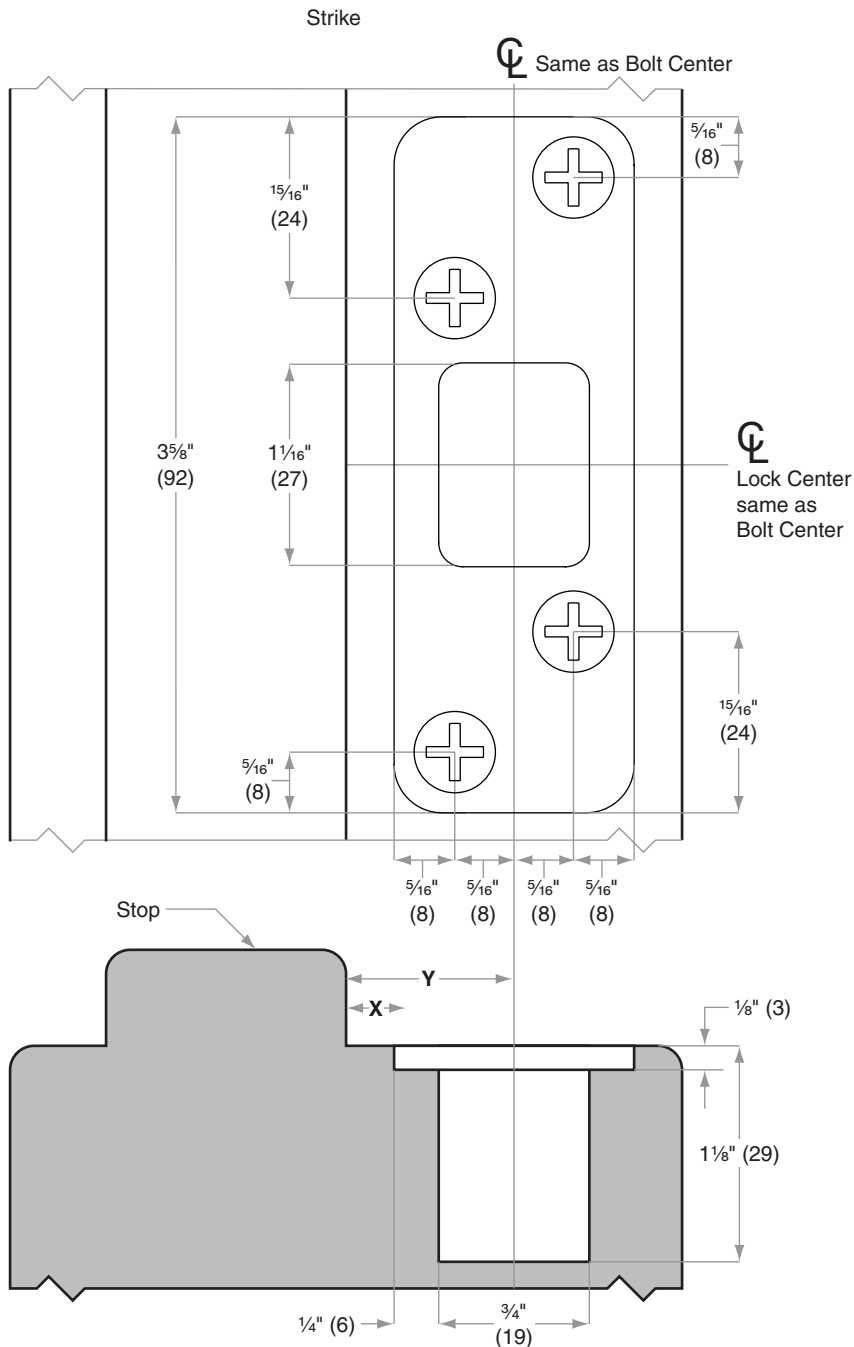

Strikes

10-104

Jamb Type: Wood
Style: 1¼" (32mm) Round Corner, ¼"(6mm) Radius, four Screw, no box, Deadbolt
Standard for:
Optional for: B500-Series

NOTE:

1. For use with 1" (25) throw deadbolt functions
2. Dimensions X and Y are variables dependent on door thickness
3. Strike location on frames must be adjusted for thickness of door silencers when used

Dimensions shown in parentheses () are in millimeters

Job: _____
Date: _____
Door Thickness: _____
Remarks: _____

**TEMPLATE
 J932**