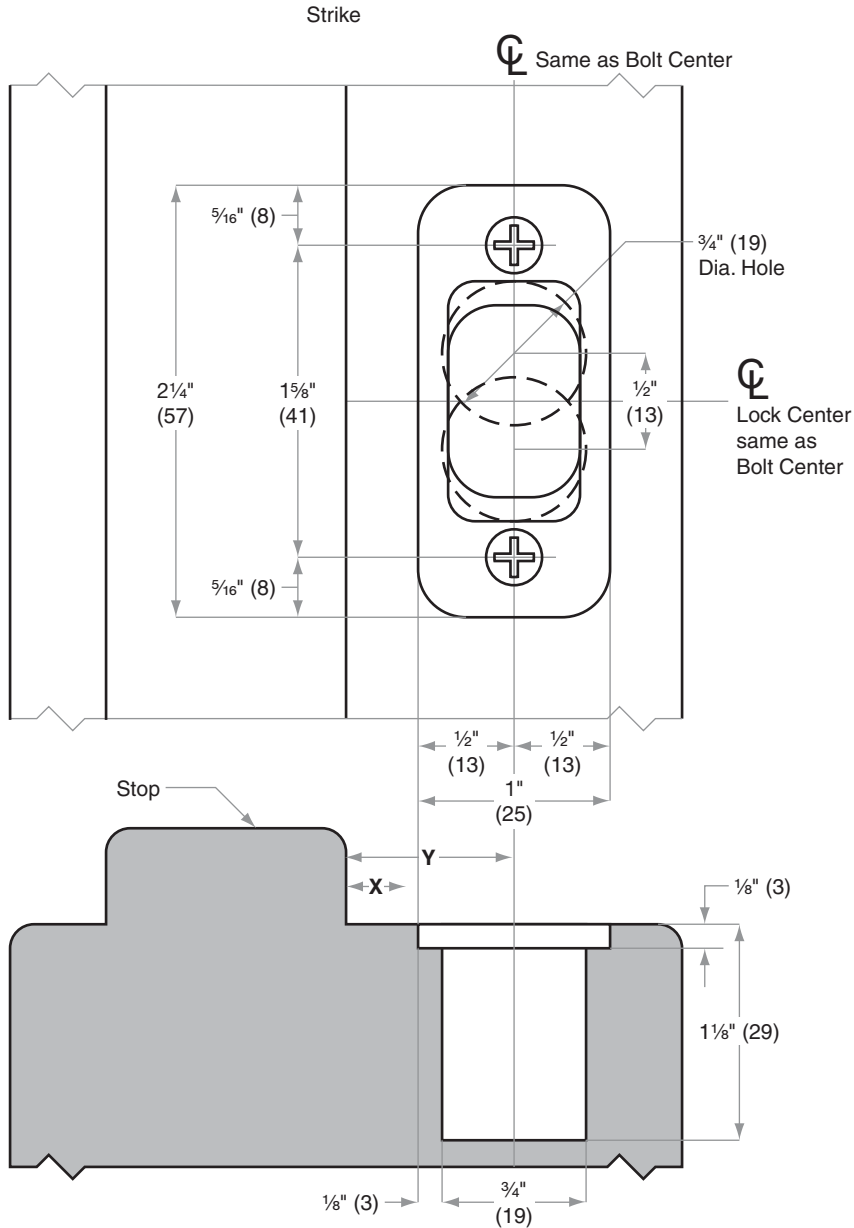

Strikes

10-103

Jamb Type: Wood
Style: 1" (25mm) Round Corner, 1/4" (6mm) Radius, no box, Deadbolt
Standard for:
Optional for: B500-Series

NOTE:

1. For use with 1" (25) throw deadbolt functions
2. Dimensions X and Y are variables dependent on door thickness
3. Strike location on frames must be adjusted for thickness of door silencers when used

Dimensions shown in parentheses ( ) are in millimeters

Job: _____
Date: _____
Door Thickness: _____
Remarks: _____

**TEMPLATE
J931**