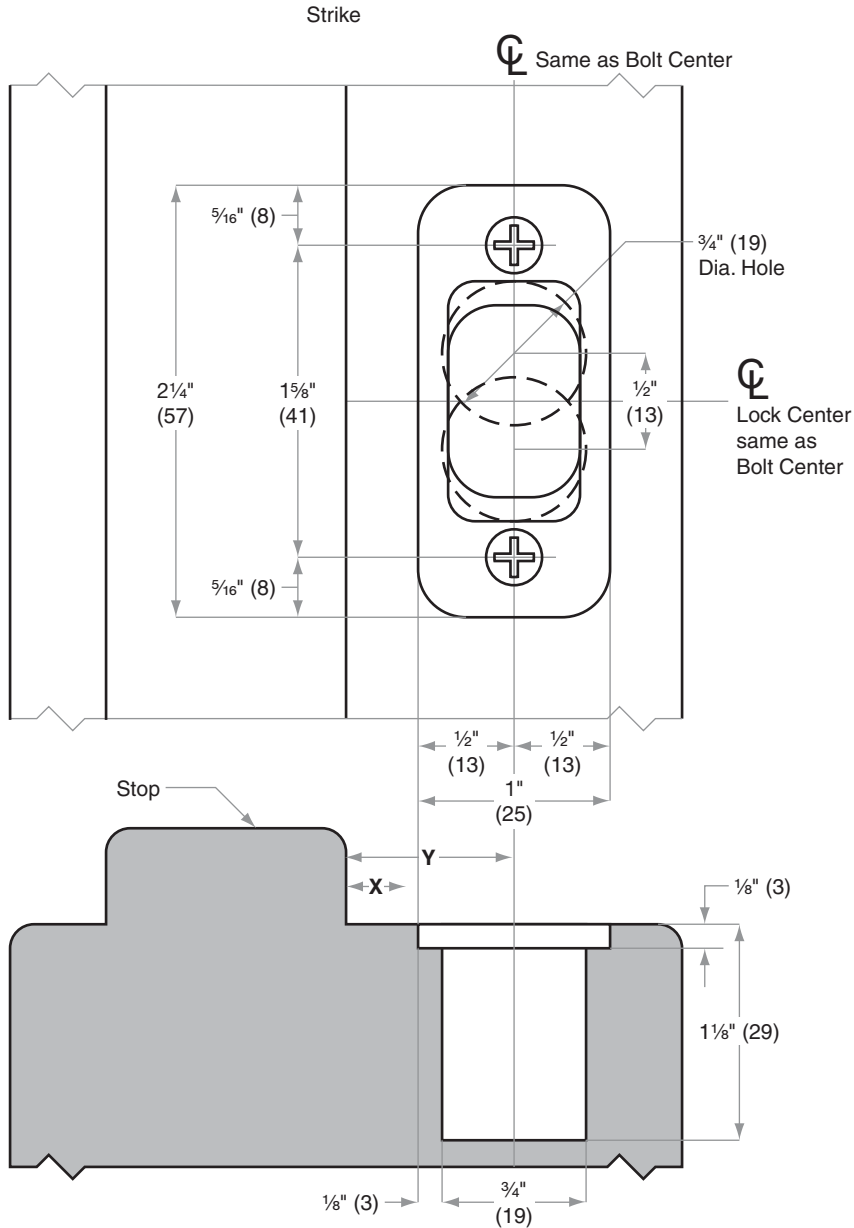

Strikes

10-103

Jamb Type: Wood
Style: 1" (25mm) Round Corner, 1/4" (6mm) Radius, no box, Deadbolt
Standard for:
Optional for: B500-Series

NOTE:

1. For use with 1" (25) throw deadbolt functions
2. Dimensions X and Y are variables dependent on door thickness
3. Strike location on frames must be adjusted for thickness of door silencers when used

Dimensions shown in parentheses () are in millimeters

Job: _____
Date: _____
Door Thickness: _____
Remarks: _____

**TEMPLATE
 J931**