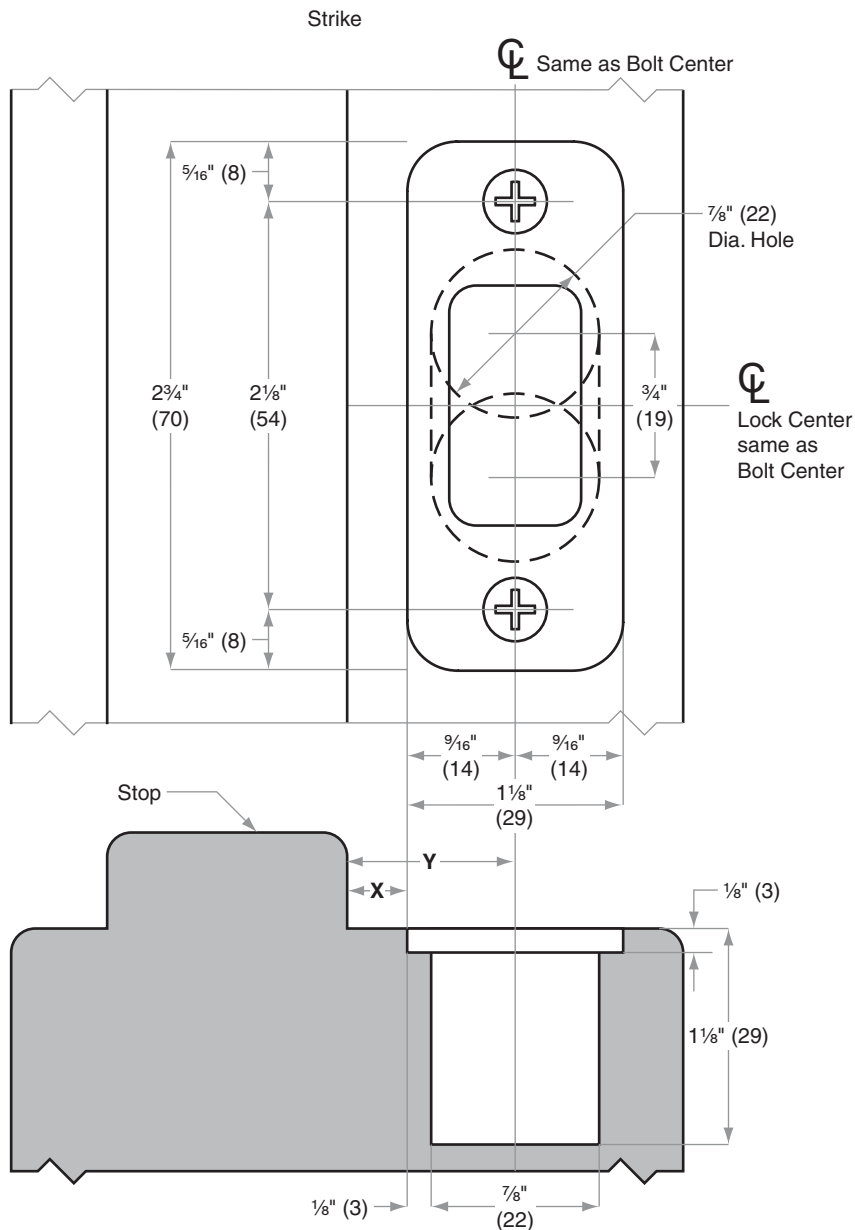

Strikes

10-108

Jamb Type: Wood
Style: Round Corner, 1/4" (6mm) Radius, no box, Deadbolt
Standard for:
Optional for: B500-Series

NOTE:

1. For use with 1" (25) throw deadbolt functions
2. Dimensions X and Y are variables dependent on door thickness
3. Strike location on frames must be adjusted for thickness of door silencers when used

Dimensions shown in parentheses () are in millimeters

Job: _____

Date: _____

Door Thickness: _____

Remarks: _____

**TEMPLATE
J930**