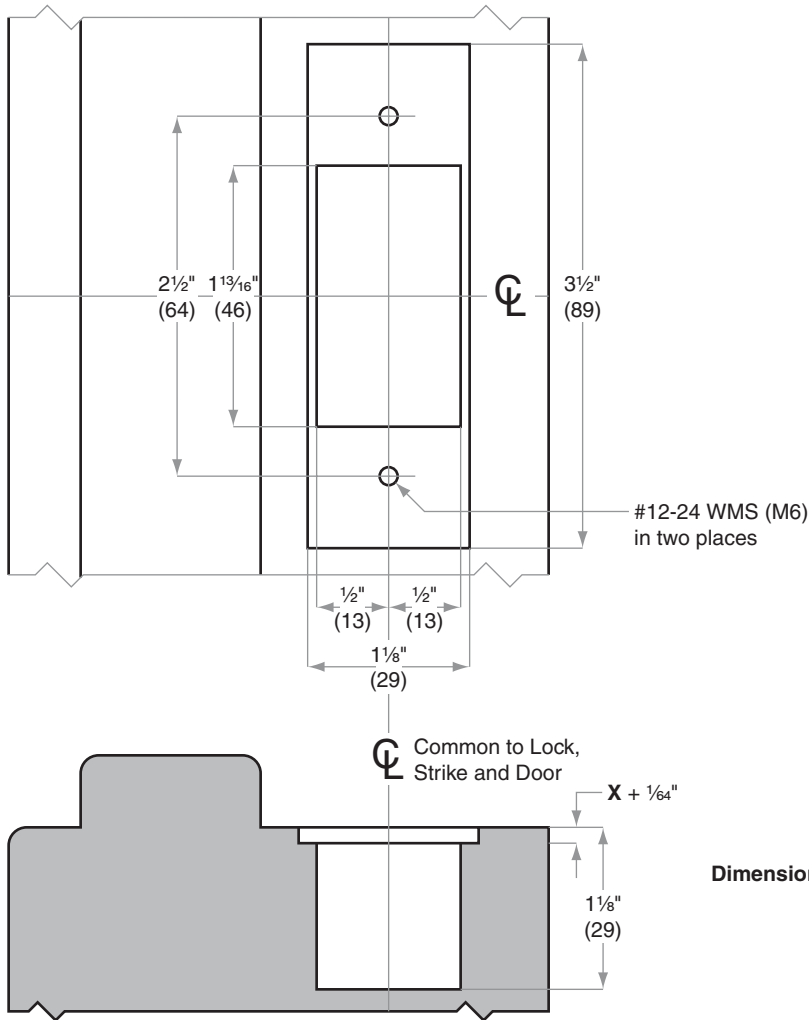

Strikes

10-079

Jamb Type: Wood
Style: Mortise, No Lip, Deadbolt
Standard for: L400-Series
Optional for:

Dimension X: 5/32" (4) for strike box, detached
Strike location on frames must be
adjusted for thickness of door
silencers, when used

Dimensions shown in parentheses () are in millimeters

Job: _____

Date: _____

Door Thickness: _____

Remarks: _____

**TEMPLATE
J922**