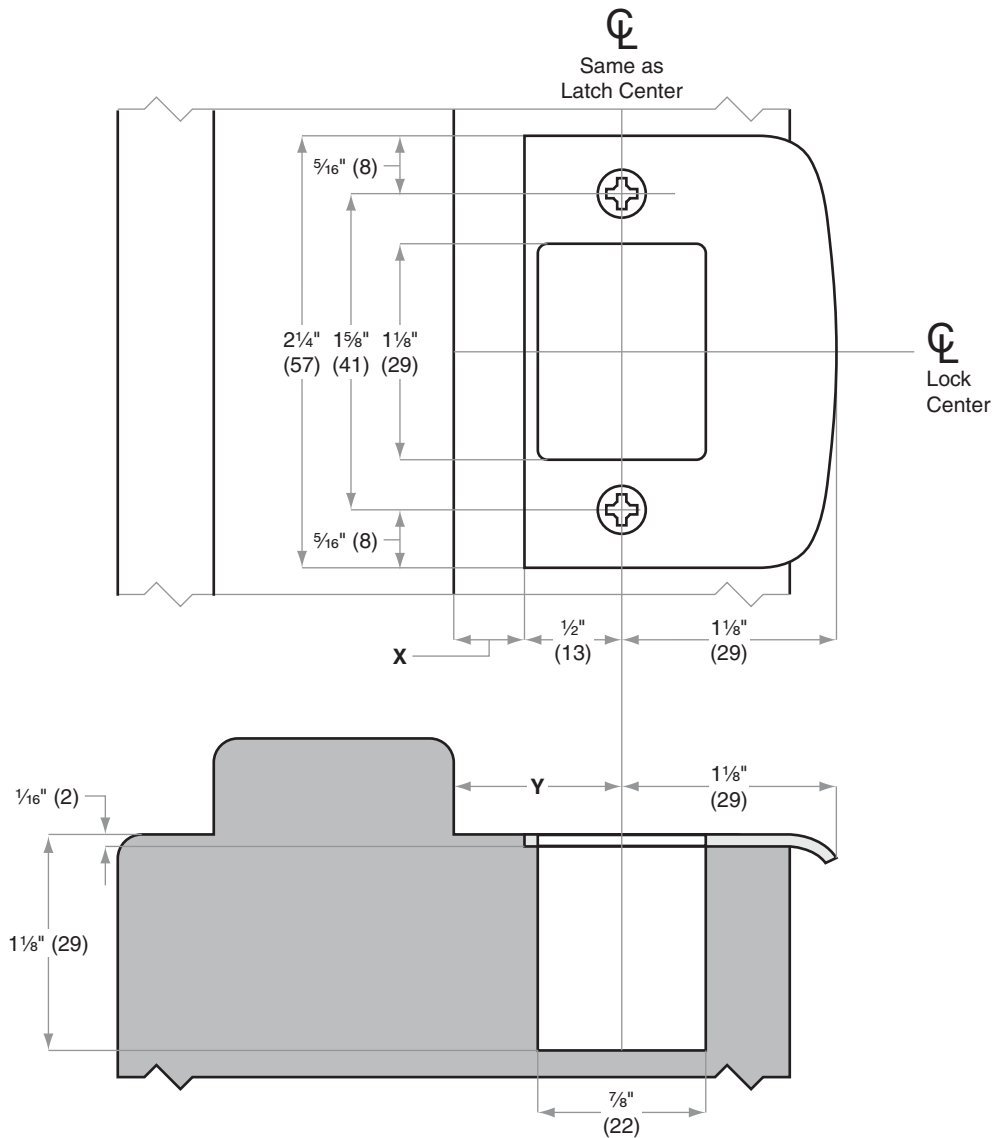

Strikes

10-095

Jamb Type: Wood
Style: Full Lip, Square Corner, Deadbolt
Standard for:
Optional for: BC100-Series | BR260-Series | B/BA300-Series | B600/700/800-Series

Dimensions shown in parentheses () are in millimeters

Job: _____

Date: _____

Door Thickness: _____

Remarks: _____

**TEMPLATE
J787**