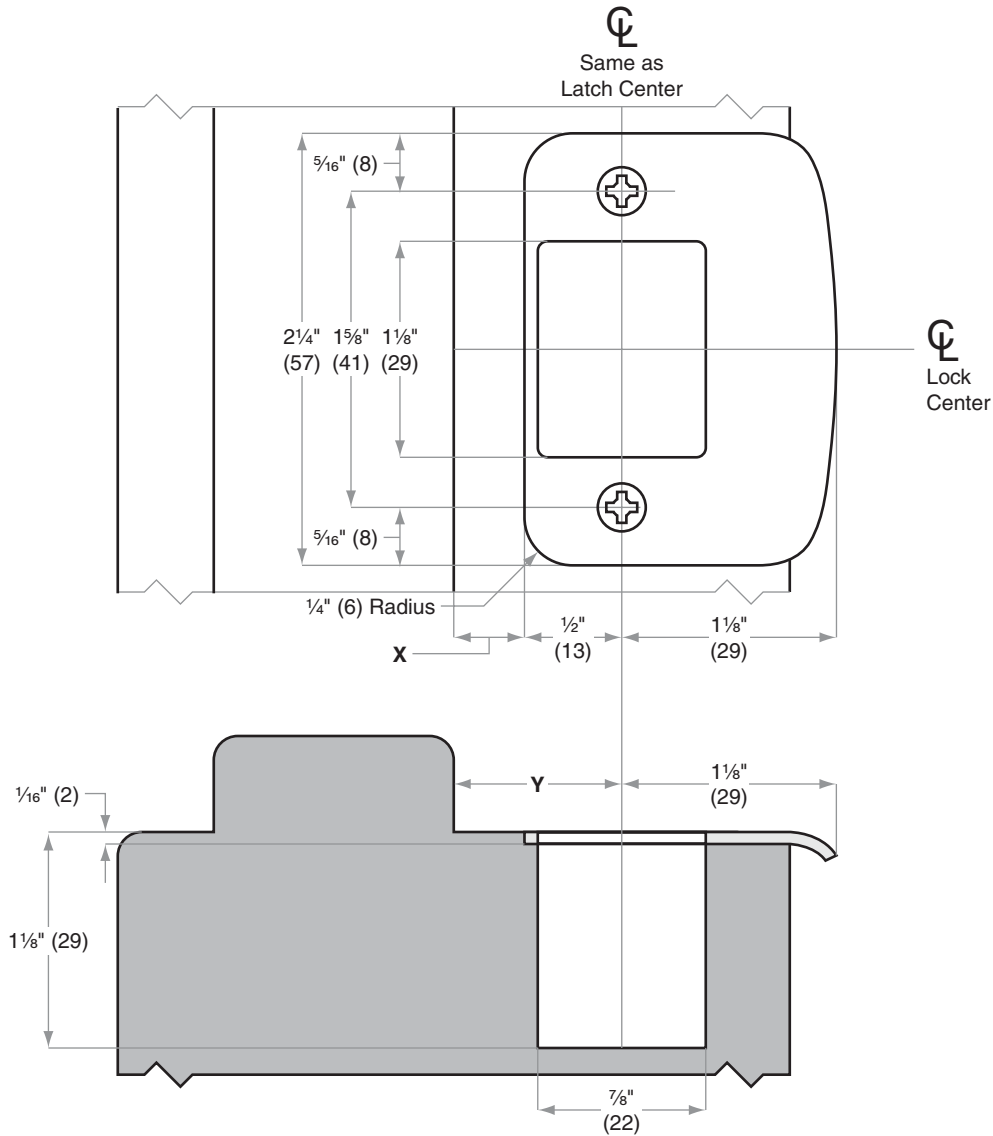

# Strikes

10-092

**Jamb Type:** Wood  
**Style:** Full Lip, Round Corner, 1/4" (6mm) Radius, Deadbolt  
**Standard for:**  
**Optional for:** BC100-Series | BR260-Series | B/BA300-Series | B600/700/800-Series

Dimensions X and Y are variables dependent on door thickness

Dimensions shown in parentheses ( ) are in millimeters

**Job:** \_\_\_\_\_

**Date:** \_\_\_\_\_

**Door Thickness:** \_\_\_\_\_

**Remarks:** \_\_\_\_\_