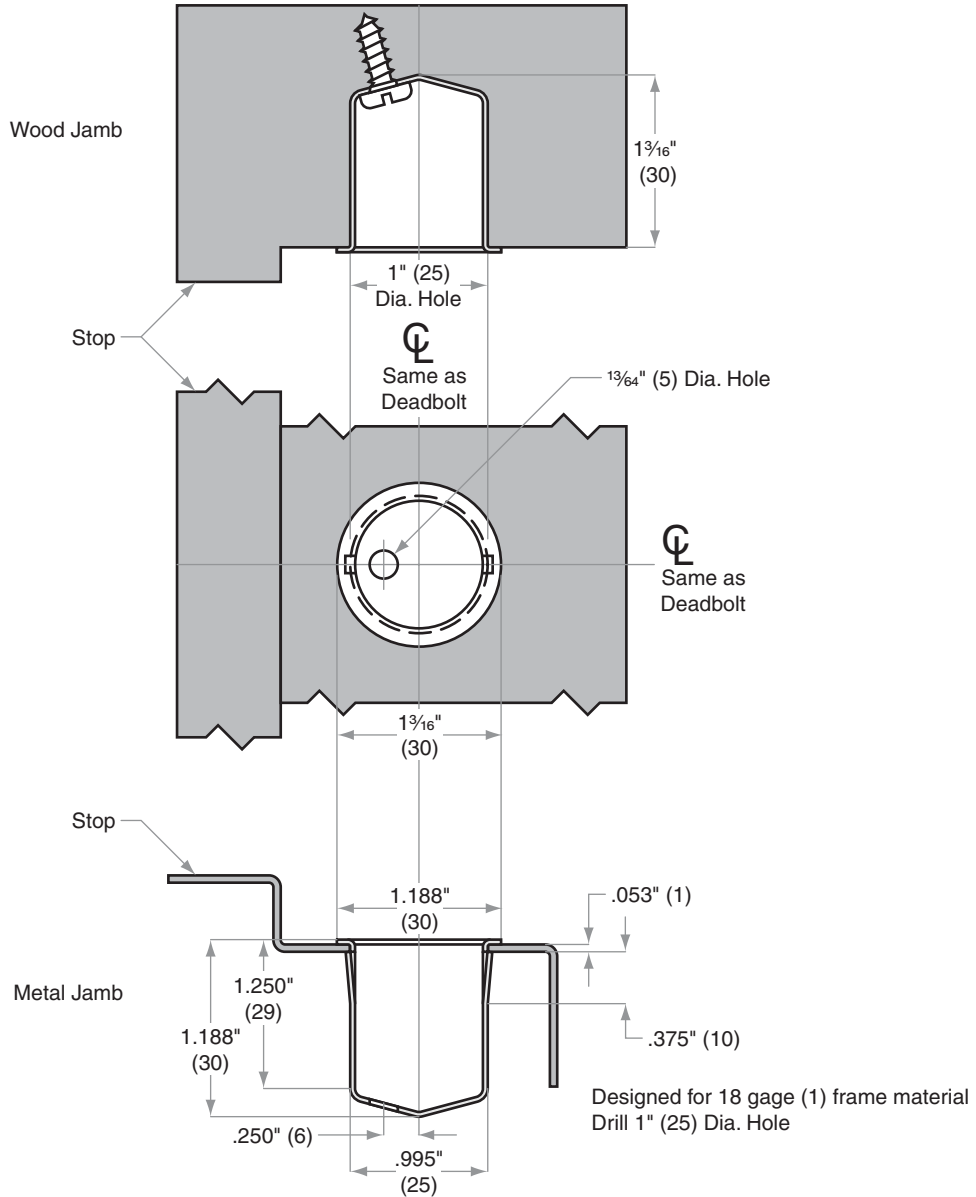

# Strikes

10-064

**Jamb Type:** Wood and Metal  
**Style:** Thimble, Deadbolt

**Standard for:**

**Optional for:** BC100-Series | B/BA300-Series | B600/700/800-Series

Dimensions shown in parentheses ( ) are in millimeters

**Job:** \_\_\_\_\_

**Date:** \_\_\_\_\_

**Door Thickness:** \_\_\_\_\_

**Remarks:** \_\_\_\_\_

**TEMPLATE  
J563**