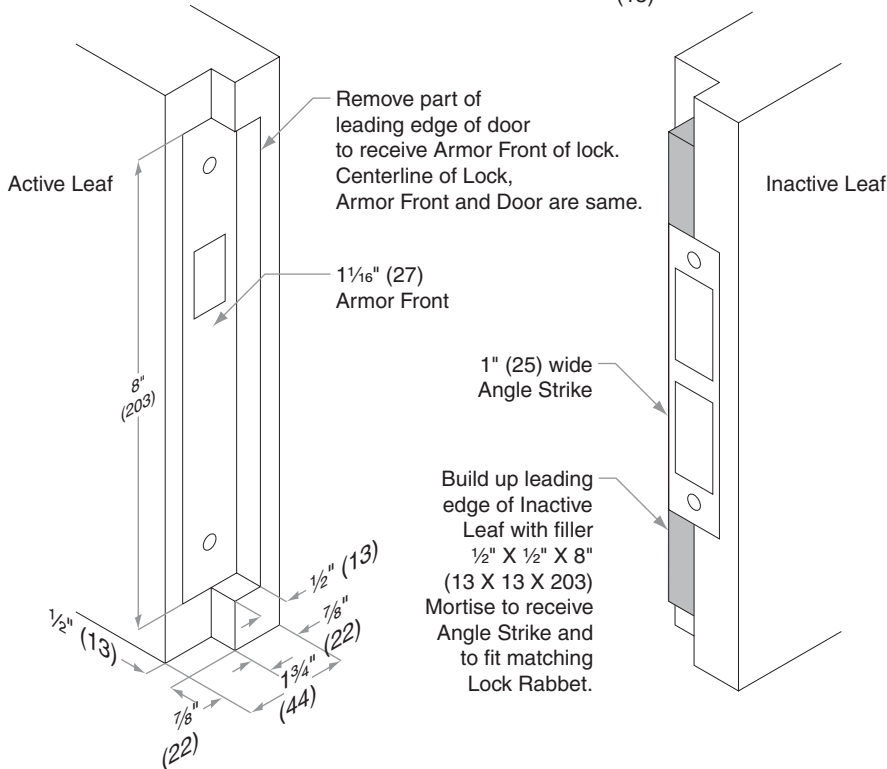

Strikes

10-075

Jamb Type: Wood and Metal
Style: Square Corner, 1/2" (13mm) rabbeted
Standard for:
Optional for: L/LV-Series

Dimensions shown in parentheses () are in millimeters

Job: _____
Date: _____
Door Thickness: _____
Remarks: _____