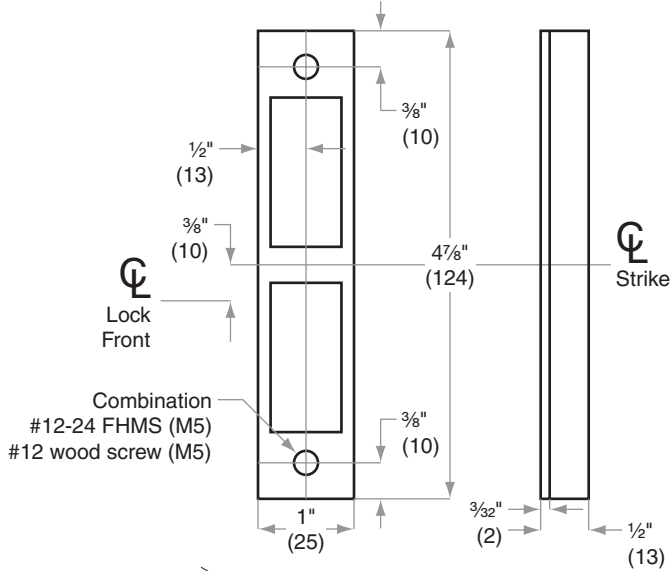

Strikes

10-075

Jamb Type: Wood and Metal
Style: Square Corner, 1/2" (13mm) rabbeted
Standard for:
Optional for: L/LV-Series

Dimensions shown in parentheses () are in millimeters

Job: _____
Date: _____
Door Thickness: _____
Remarks: _____

**TEMPLATE
J557**