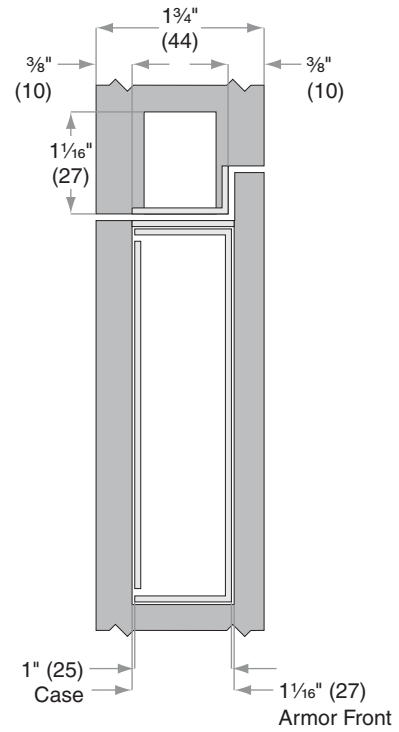

Strikes

10-075

Jamb Type: Wood and Metal
Style: Square Corner, 1/2" (13mm) rabbeted
Standard for:
Optional for: L/LV-Series

Dimensions shown in parentheses () are in millimeters

Job: _____
Date: _____
Door Thickness: _____
Remarks: _____

**TEMPLATE
J557**