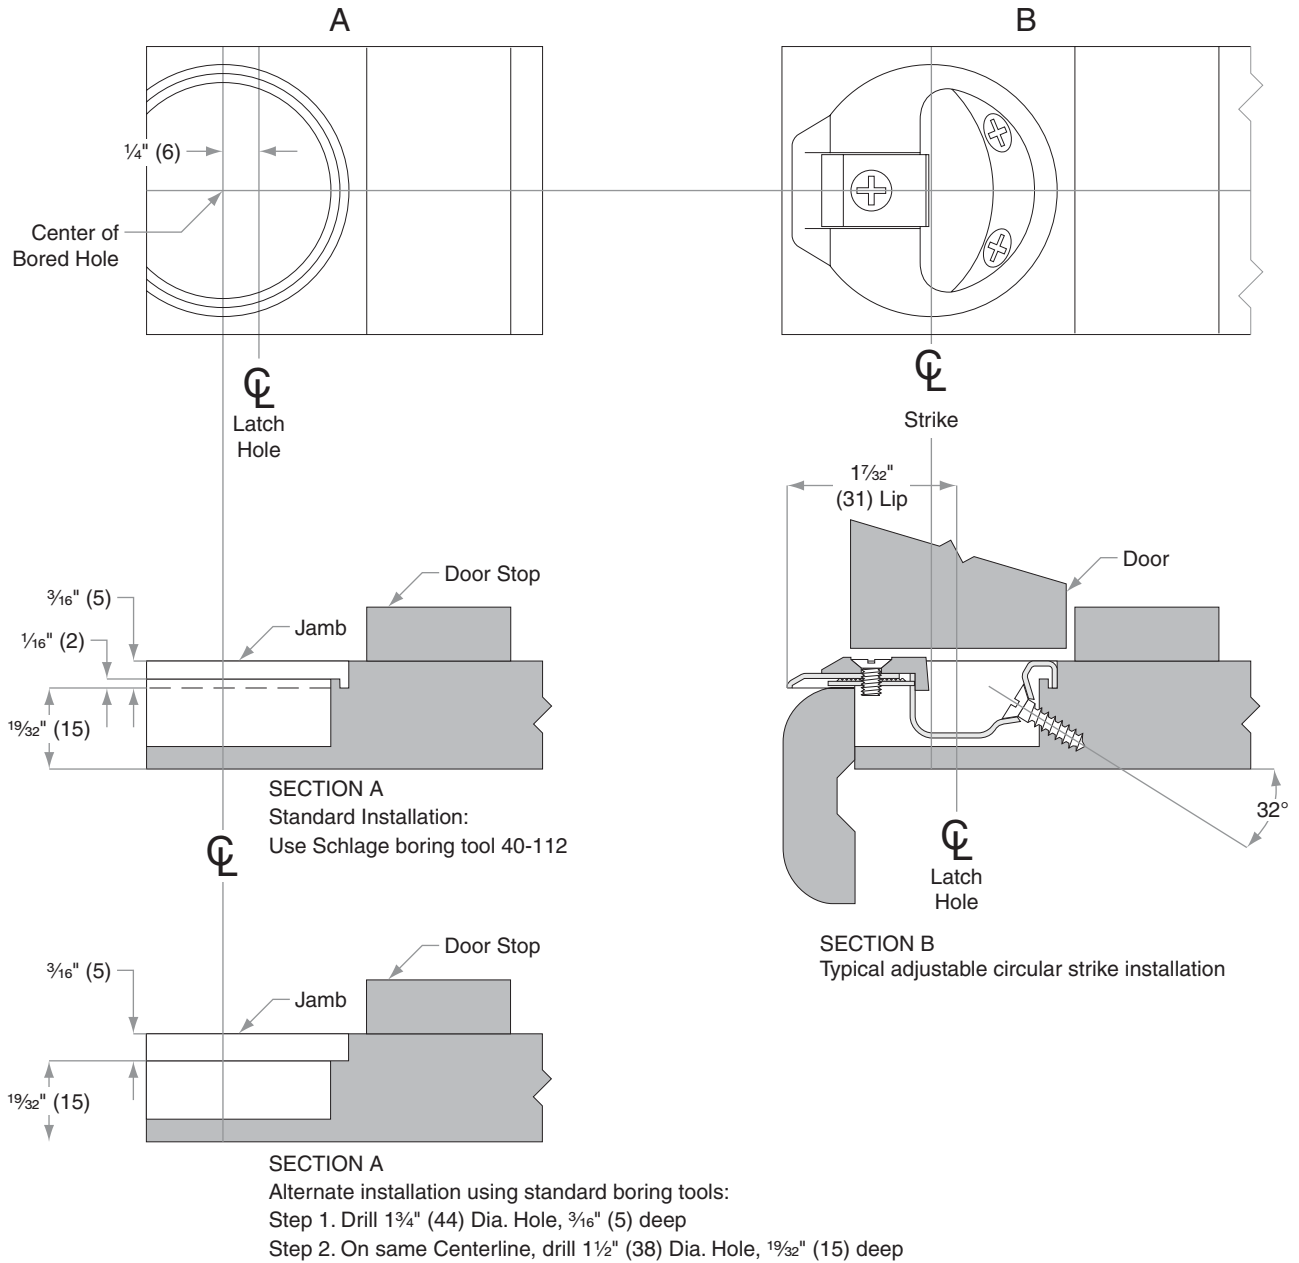

Strikes

10-058

Jamb Type: Wood
Style: Circular Drive-In
Standard for:
Optional for: A-Series | AL-Series | F-Series

Dimensions shown in parentheses () are in millimeters

Job: _____

Date: _____

Door Thickness: _____