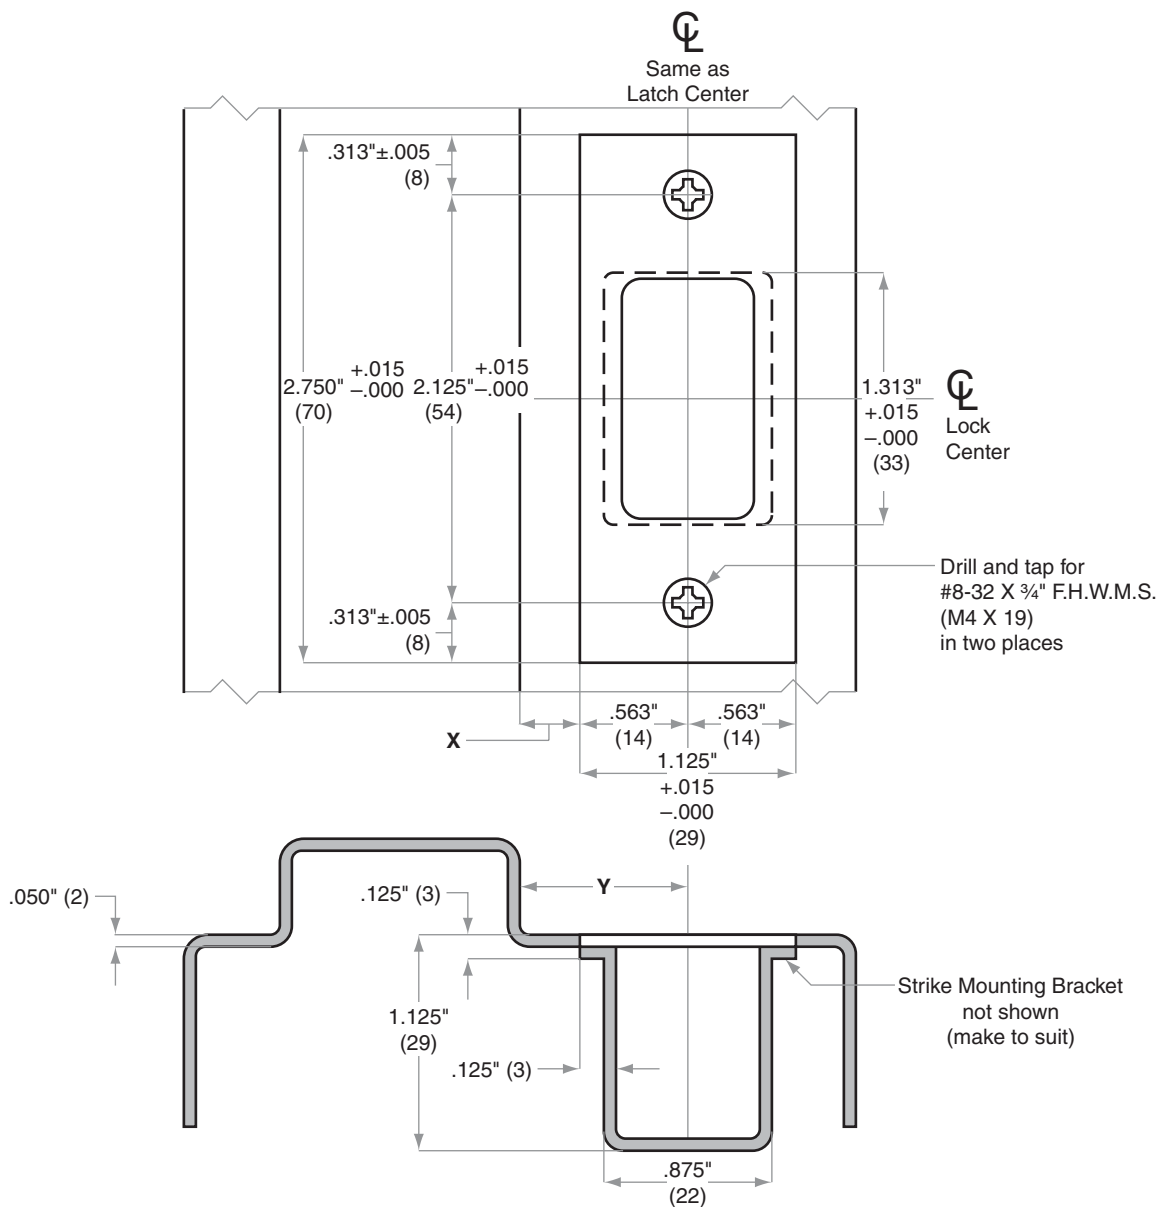

Strikes

10-055, 10-081, 10-094

Jamb Type: Metal
Style: Square Corner, Deadbolt
Standard for: B600/700/800-Series | B280-Series | B/BA300-Series | BE-Series | BR260-Series
Optional for:

Dimensions X and Y are variables dependent on door thickness

Dimensions shown in parentheses () are in millimeters

Job: _____

Date: _____

Door Thickness: _____

Remarks: _____

**TEMPLATE
J477**