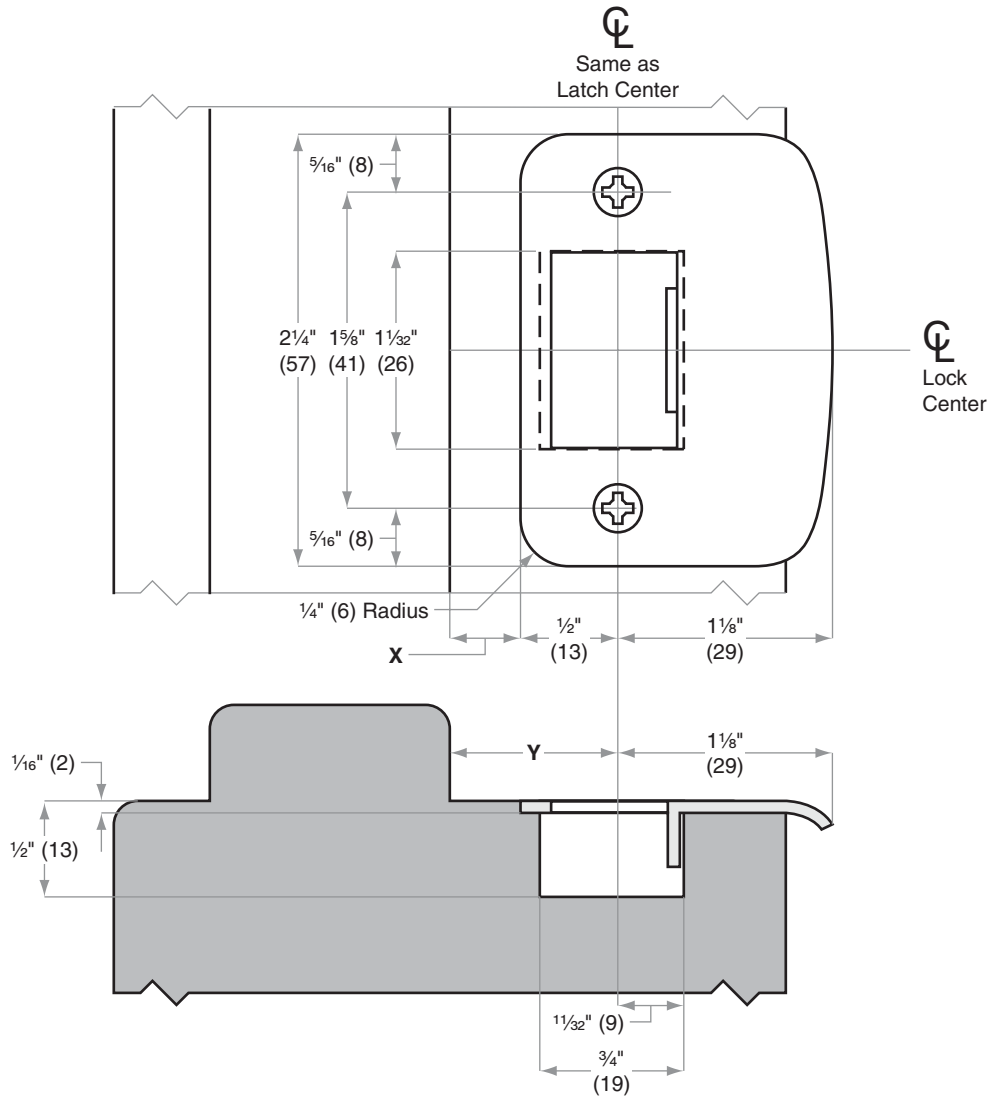

# Strikes

10-027

<b>Jamb Type:</b>	Wood
<b>Style:</b>	Full Lip, Round Corner, 1/4" (6mm) Radius
<b>Standard for:</b>	F-Series   FE-Series
<b>Optional for:</b>	A-Series   AL-Series   S-Series

Dimensions X and Y are variables dependent on door thickness

Dimensions shown in parentheses ( ) are in millimeters

Job: \_\_\_\_\_

Date: \_\_\_\_\_

Door Thickness: \_\_\_\_\_

Remarks: \_\_\_\_\_

TEMPLATE  
**J460**