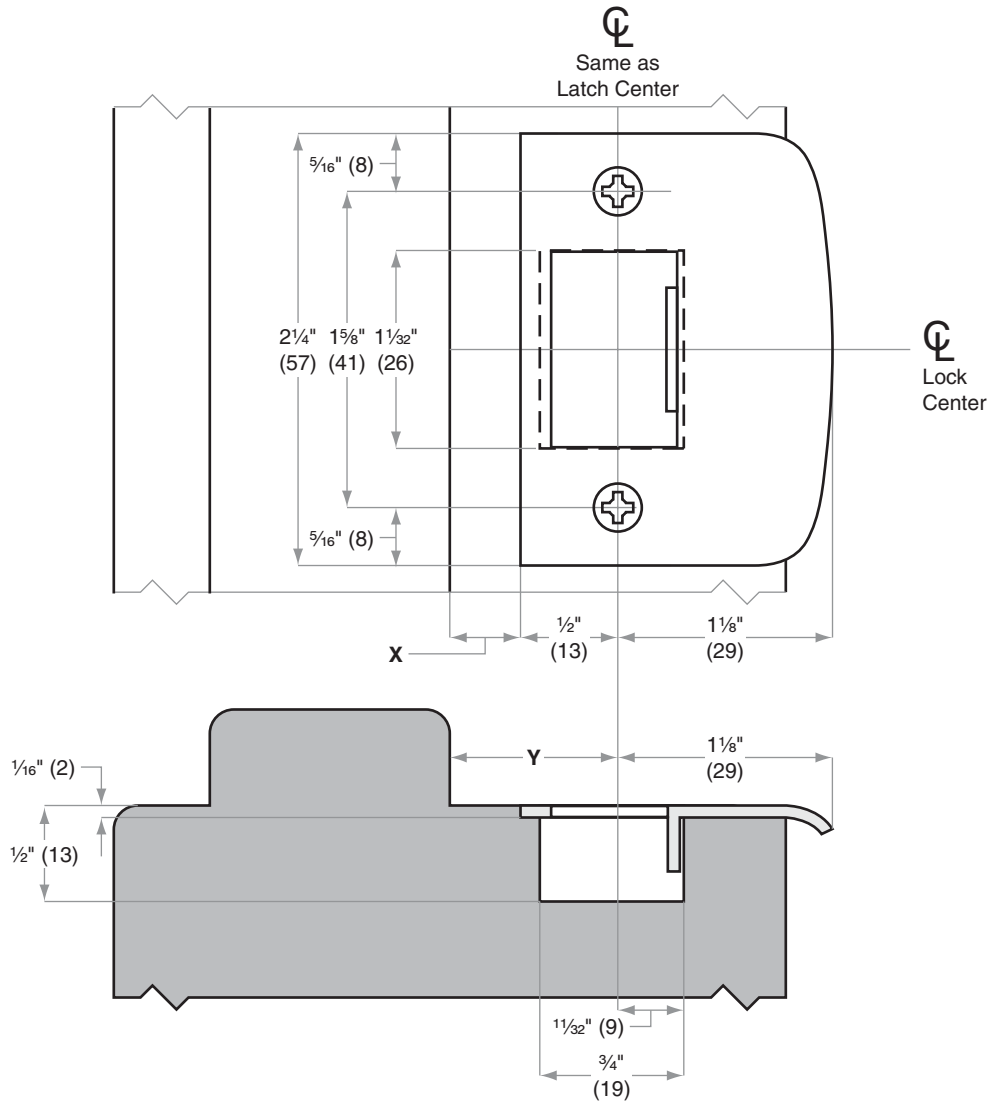

Strikes

10-026

Jamb Type: Wood
Style: Full Lip, Square Corner
Standard for:
Optional for: A-Series | AL-Series | F-Series

Dimensions X and Y are variables dependent on door thickness

Dimensions shown in parentheses () are in millimeters

Job: _____

Date: _____

Door Thickness: _____

Remarks: _____

**TEMPLATE
J458**