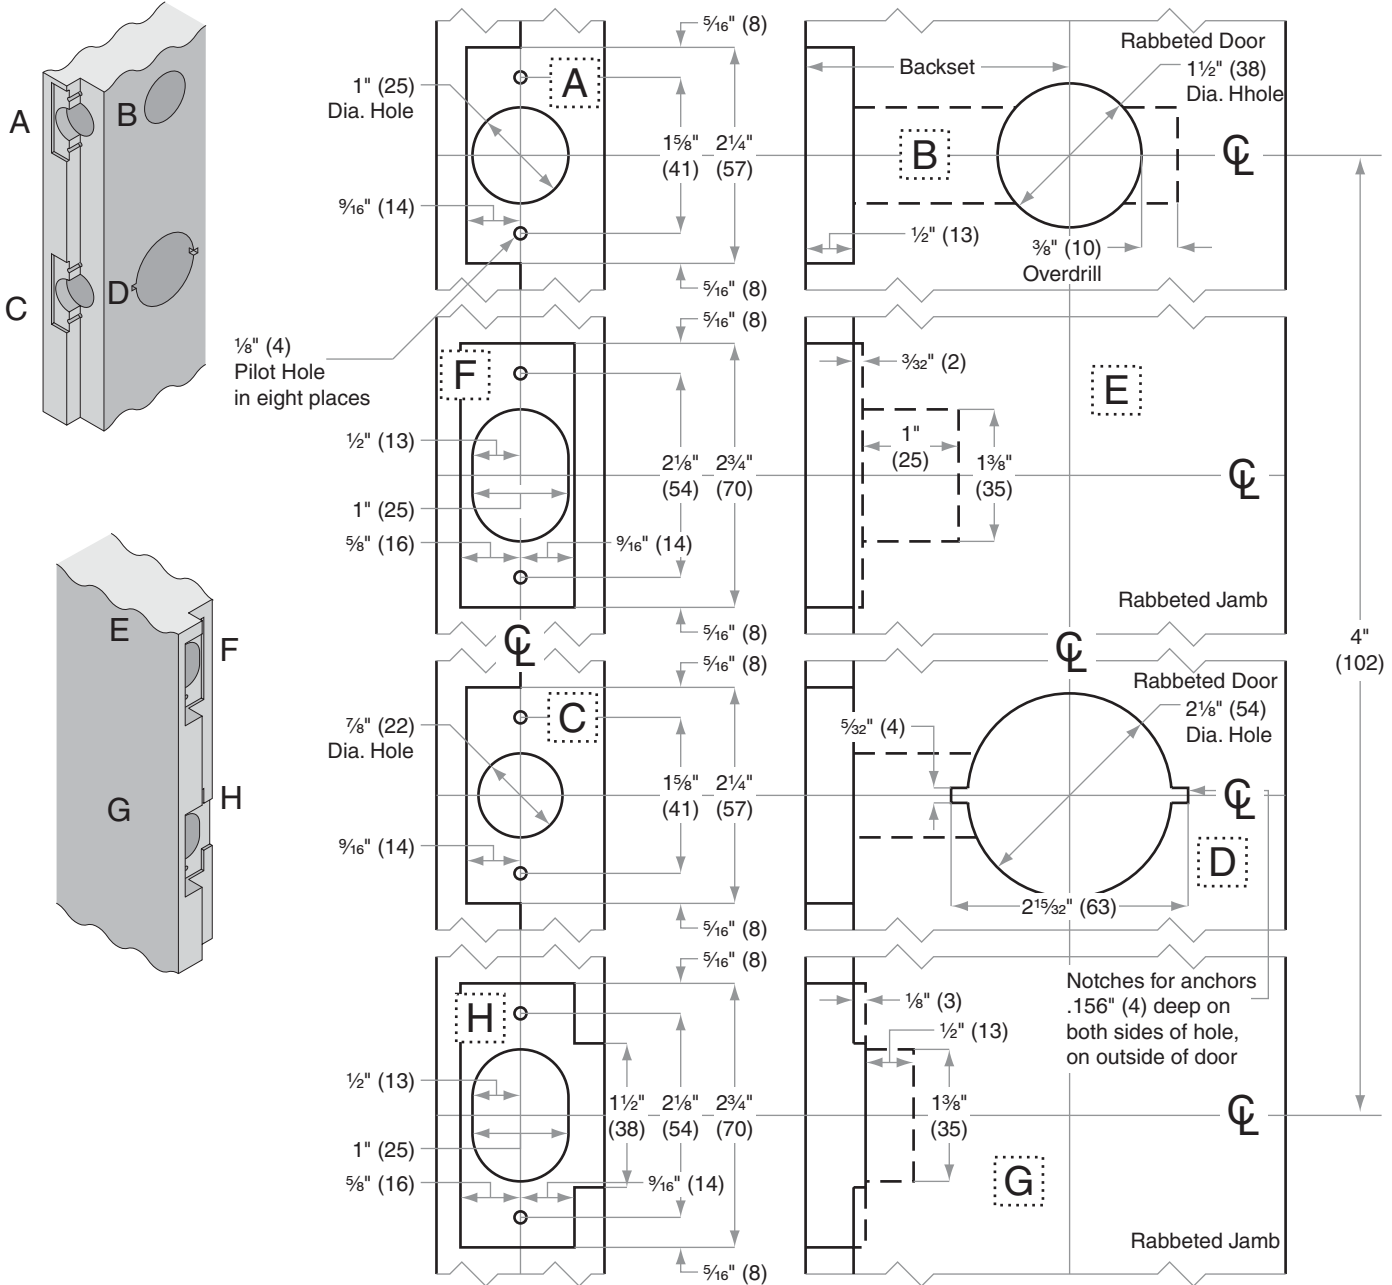

S200-Series

S210, S251, S270, S280

- Door Type:** Wood or Composite, rabbeted, flat
- Door Thickness:** 1 3/8" (35mm)–2" (51mm)
- Faceplate:** Square Corner, 1" (25mm) width, 1/2" (6mm) rabbeted and strike
- Backsets:** S887-C, 2 3/8" (60mm) | S887-D, 2 3/4" (70mm) | S887-F, 5" (127mm)

Dimensions shown in parentheses () are in millimeters

Job: _____

Date: _____

Door Thickness: _____

Remarks: _____

TEMPLATE
S887