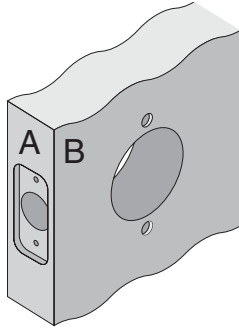

## AL10-AL85

- Door Type:** Wood or Composite, Flat or Beveled
- Door Thickness:** 1 3/8" (35mm)–1 7/8" (48mm)
- Faceplate:** Round Corner, 1/4" (6mm) Radius, 1" (25mm) wide
- Backsets:** AL892-C, 2 3/8" (60mm) | AL892-D, 2 3/4" (70mm) | AL892-E, 3 3/4" (95mm) | AL892-F, 5" (127mm)

Dimensions shown in parentheses ( ) are in millimeters

**Job:** \_\_\_\_\_

**Date:** \_\_\_\_\_

**Door Thickness:** \_\_\_\_\_

**Remarks:** \_\_\_\_\_

**TEMPLATE**  
**AL892**