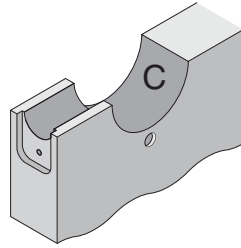

## AL10-AL85

- Door Type:** Wood or Composite, Flat or Beveled
- Door Thickness:** 1 3/8" (35mm)–1 7/8" (48mm)
- Faceplate:** Round Corner, 1/4" (6mm) Radius, 1" (25mm) wide
- Backsets:** AL892-C, 2 3/8" (60mm) | AL892-D, 2 3/4" (70mm) | AL892-E, 3 3/4" (95mm) | AL892-F, 5" (127mm)

Dimensions shown in parentheses ( ) are in millimeters

**Job:** \_\_\_\_\_

**Date:** \_\_\_\_\_

**Door Thickness:** \_\_\_\_\_

**Remarks:** \_\_\_\_\_

**TEMPLATE**  
**AL892**