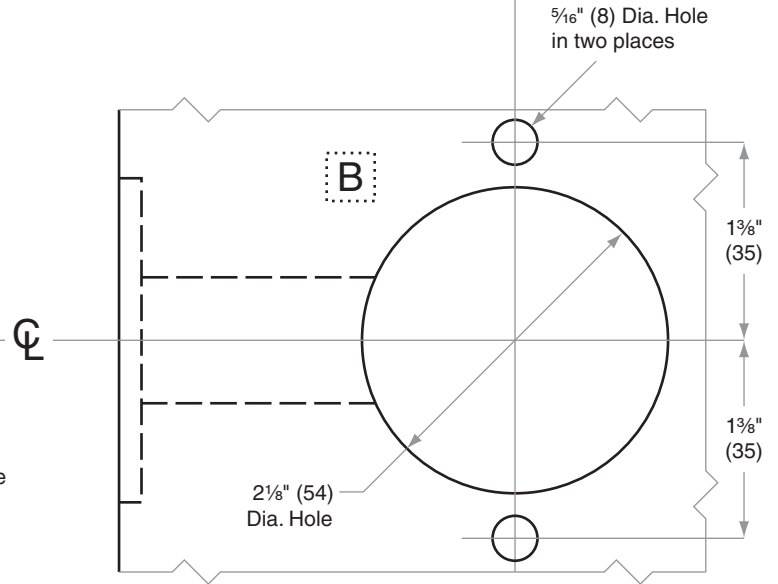

## AL10-AL85

- Door Type:** Wood or Composite, Flat or Beveled
- Door Thickness:** 1 3/8" (35mm)–1 7/8" (48mm)
- Faceplate:** Round Corner, 1/4" (6mm) Radius, 1" (25mm) wide
- Backsets:** AL892-C, 2 3/8" (60mm) | AL892-D, 2 3/4" (70mm) | AL892-E, 3 3/4" (95mm) | AL892-F, 5" (127mm)

Dimensions shown in parentheses ( ) are in millimeters

**Job:** \_\_\_\_\_

**Date:** \_\_\_\_\_

**Door Thickness:** \_\_\_\_\_

**Remarks:** \_\_\_\_\_

**TEMPLATE**  
**AL892**