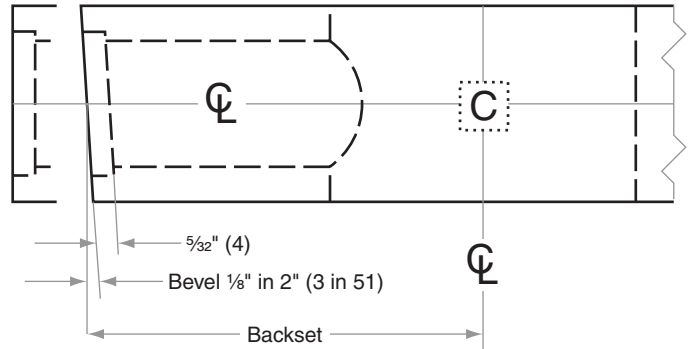

## AL10-AL85

- Door Type:** Wood or Composite, Flat or Beveled
- Door Thickness:** 1 3/8" (35mm)–1 7/8" (48mm)
- Faceplate:** Round Corner, 1/4" (6mm) Radius, 1" (25mm) wide
- Backsets:** AL892-C, 2 3/8" (60mm) | AL892-D, 2 3/4" (70mm) | AL892-E, 3 3/4" (95mm) | AL892-F, 5" (127mm)

Dimensions shown in parentheses ( ) are in millimeters

**Job:** \_\_\_\_\_

**Date:** \_\_\_\_\_

**Door Thickness:** \_\_\_\_\_

**Remarks:** \_\_\_\_\_

**TEMPLATE**  
**AL892**