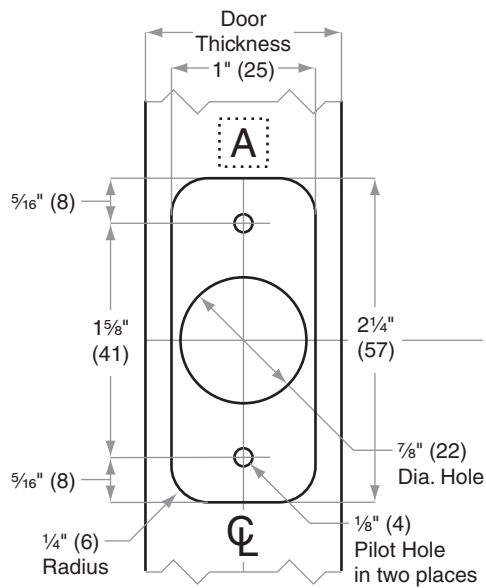

## AL10-AL85

- Door Type:** Wood or Composite, Flat or Beveled
- Door Thickness:** 1 3/8" (35mm)–1 7/8" (48mm)
- Faceplate:** Round Corner, 1/4" (6mm) Radius, 1" (25mm) wide
- Backsets:** AL892-C, 2 3/8" (60mm) | AL892-D, 2 3/4" (70mm) | AL892-E, 3 3/4" (95mm) | AL892-F, 5" (127mm)

Dimensions shown in parentheses ( ) are in millimeters

**Job:** \_\_\_\_\_

**Date:** \_\_\_\_\_

**Door Thickness:** \_\_\_\_\_

**Remarks:** \_\_\_\_\_

**TEMPLATE**  
**AL892**