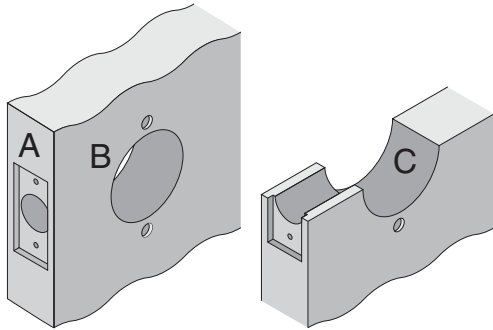

AL-Series

AL10-AL85

Door Type: Wood or Composite, Flat or Beveled

Door Thickness: 1 3/8" (35mm)–1 7/8" (48mm)

Faceplate: Square Corner, 1" (25mm) wide

Backsets: AL890-C, 2 3/8" (60mm) | AL890-D, 2 3/4" (70mm) | AL890-E, 3 3/4" (95mm) | AL890-F, 5" (127mm)

Dimensions shown in parentheses () are in millimeters

Job: _____

Date: _____

Door Thickness: _____

Remarks: _____

**TEMPLATE
AL890**