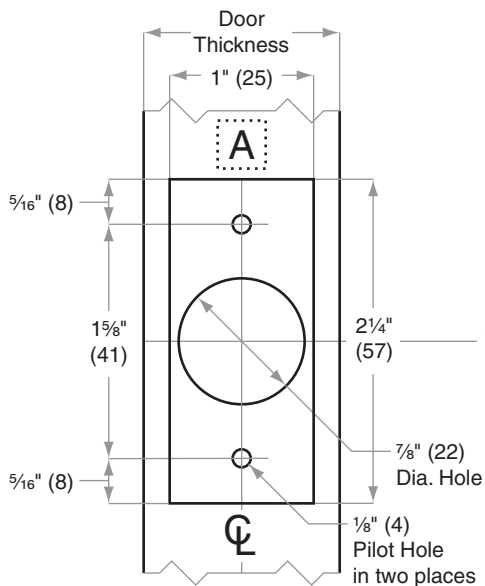

AL-Series

AL10-AL85

Door Type: Wood or Composite, Flat or Beveled

Door Thickness: 1 3/8" (35mm)–1 7/8" (48mm)

Faceplate: Square Corner, 1" (25mm) wide

Backsets: AL890-C, 2 3/8" (60mm) | AL890-D, 2 3/4" (70mm) | AL890-E, 3 3/4" (95mm) | AL890-F, 5" (127mm)

Dimensions shown in parentheses () are in millimeters

Job: _____

Date: _____

Door Thickness: _____

Remarks: _____

**TEMPLATE
AL890**