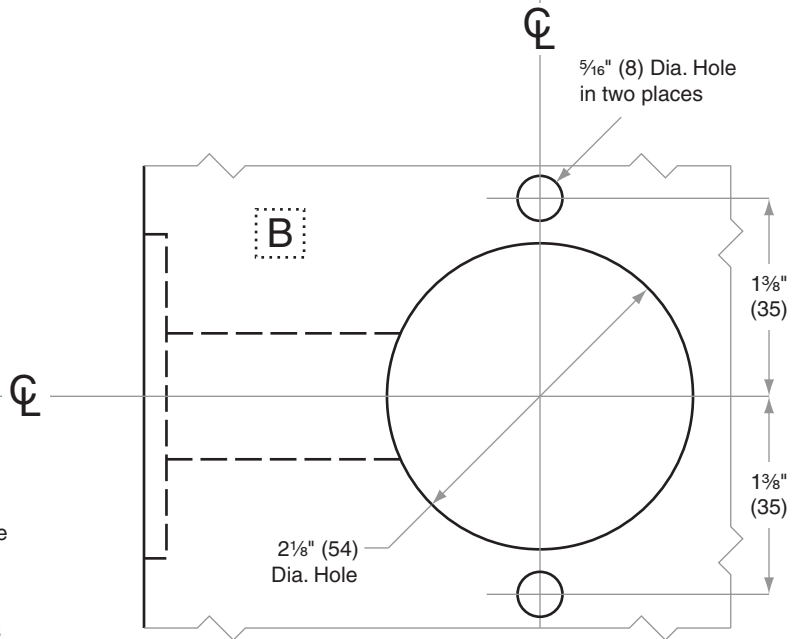

AL-Series

AL10-AL85

Door Type: Wood or Composite, Flat or Beveled

Door Thickness: 1 3/8" (35mm)–1 7/8" (48mm)

Faceplate: Square Corner, 1" (25mm) wide

Backsets: AL890-C, 2 3/8" (60mm) | AL890-D, 2 3/4" (70mm) | AL890-E, 3 3/4" (95mm) | AL890-F, 5" (127mm)

Dimensions shown in parentheses () are in millimeters

Job: _____

Date: _____

Door Thickness: _____

Remarks: _____

**TEMPLATE
AL890**