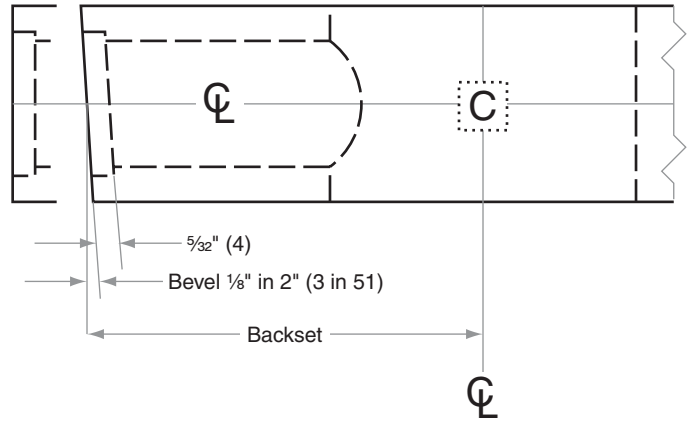

AL-Series

AL10-AL85

Door Type: Wood or Composite, Flat or Beveled

Door Thickness: 1 3/8" (35mm)–1 7/8" (48mm)

Faceplate: Square Corner, 1" (25mm) wide

Backsets: AL890-C, 2 3/8" (60mm) | AL890-D, 2 3/4" (70mm) | AL890-E, 3 3/4" (95mm) | AL890-F, 5" (127mm)

Dimensions shown in parentheses () are in millimeters

Job: _____

Date: _____

Door Thickness: _____

Remarks: _____

**TEMPLATE
AL890**