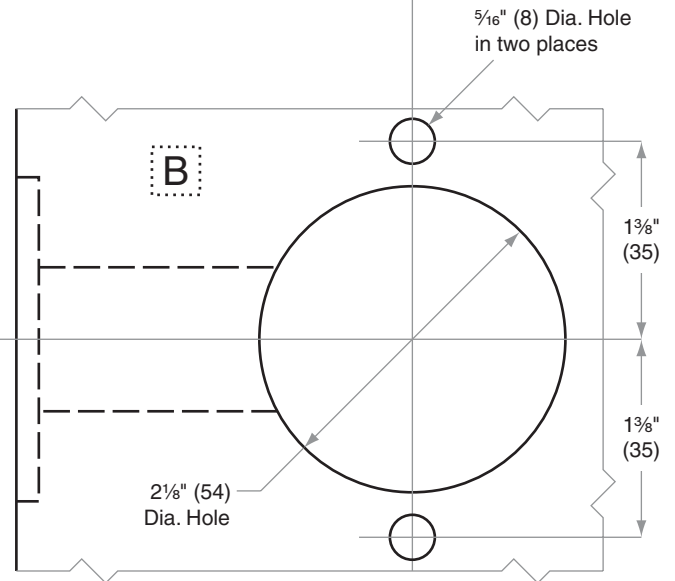

## AL10-AL85

<b>Door Type:</b>	Wood or Composite, Flat or Beveled
<b>Door Thickness:</b>	1 3/8" (35mm)–1 7/8" (48mm)
<b>Faceplate:</b>	Square Corner, 1 1/8" (29mm) wide
<b>Backsets:</b>	AL888-C, 2 3/8" (60mm)   AL888-D, 2 3/4" (70mm)   AL888-E, 3 3/4" (95mm)   AL888-F, 5" (127mm)

Dimensions shown in parentheses ( ) are in millimeters

**Job:** \_\_\_\_\_

**Date:** \_\_\_\_\_

**Door Thickness:** \_\_\_\_\_

**Remarks:** \_\_\_\_\_

**TEMPLATE**  
**AL888**