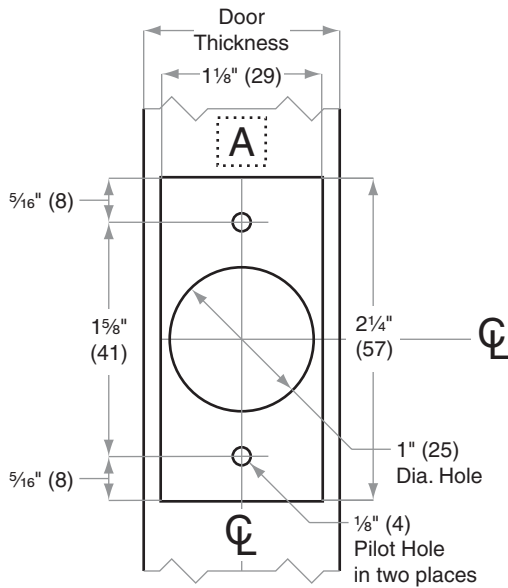

## AL10-AL85

<b>Door Type:</b>	Wood or Composite, Flat or Beveled
<b>Door Thickness:</b>	1 3/8" (35mm)–1 7/8" (48mm)
<b>Faceplate:</b>	Square Corner, 1 1/8" (29mm) wide
<b>Backsets:</b>	AL888-C, 2 3/8" (60mm)   AL888-D, 2 3/4" (70mm)   AL888-E, 3 3/4" (95mm)   AL888-F, 5" (127mm)

Dimensions shown in parentheses ( ) are in millimeters

**Job:** \_\_\_\_\_

**Date:** \_\_\_\_\_

**Door Thickness:** \_\_\_\_\_

**Remarks:** \_\_\_\_\_

**TEMPLATE**  
**AL888**