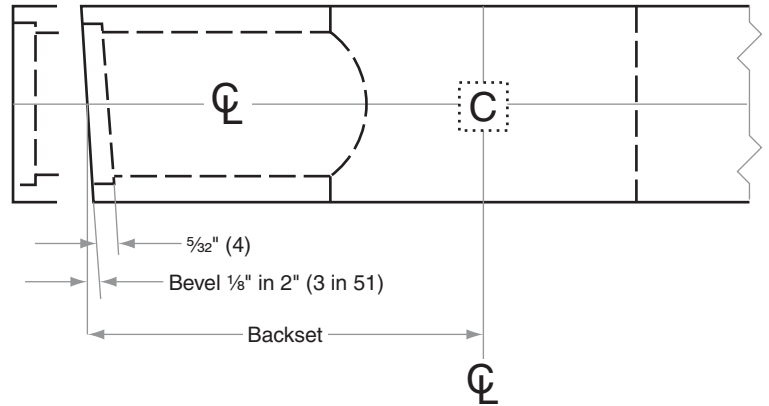

## AL10-AL85

<b>Door Type:</b>	Wood or Composite, Flat or Beveled
<b>Door Thickness:</b>	1 3/8" (35mm)–1 7/8" (48mm)
<b>Faceplate:</b>	Square Corner, 1 1/8" (29mm) wide
<b>Backsets:</b>	AL888-C, 2 3/8" (60mm)   AL888-D, 2 3/4" (70mm)   AL888-E, 3 3/4" (95mm)   AL888-F, 5" (127mm)

Dimensions shown in parentheses ( ) are in millimeters

**Job:** \_\_\_\_\_

**Date:** \_\_\_\_\_

**Door Thickness:** \_\_\_\_\_

**Remarks:** \_\_\_\_\_

**TEMPLATE**  
**AL888**