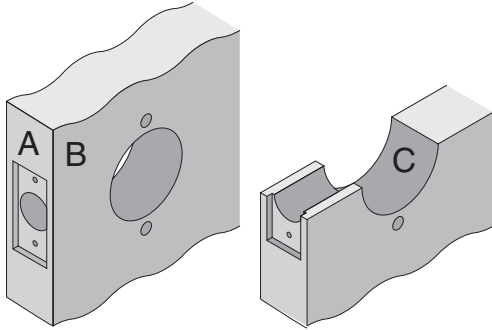

## AL10-AL85

<b>Door Type:</b>	Wood or Composite, Flat or Beveled
<b>Door Thickness:</b>	1 3/8" (35mm)–1 7/8" (48mm)
<b>Faceplate:</b>	Square Corner, 1 1/8" (29mm) wide
<b>Backsets:</b>	AL888-C, 2 3/8" (60mm)   AL888-D, 2 3/4" (70mm)   AL888-E, 3 3/4" (95mm)   AL888-F, 5" (127mm)

Dimensions shown in parentheses ( ) are in millimeters

**Job:** \_\_\_\_\_

**Date:** \_\_\_\_\_

**Door Thickness:** \_\_\_\_\_

**Remarks:** \_\_\_\_\_

**TEMPLATE**  
**AL888**