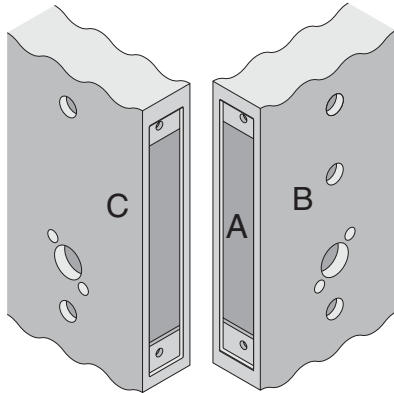

L/LV-Series

L9412

Door Type: Metal, flat or beveled

Trim: Escutcheon

For Case and Strike dimensions, see Template L1

Left Hand (LH) Door Shown

*Centerline of Armor Front to Centerline of Latch dimension

Dimensions shown in parentheses () are in millimeters