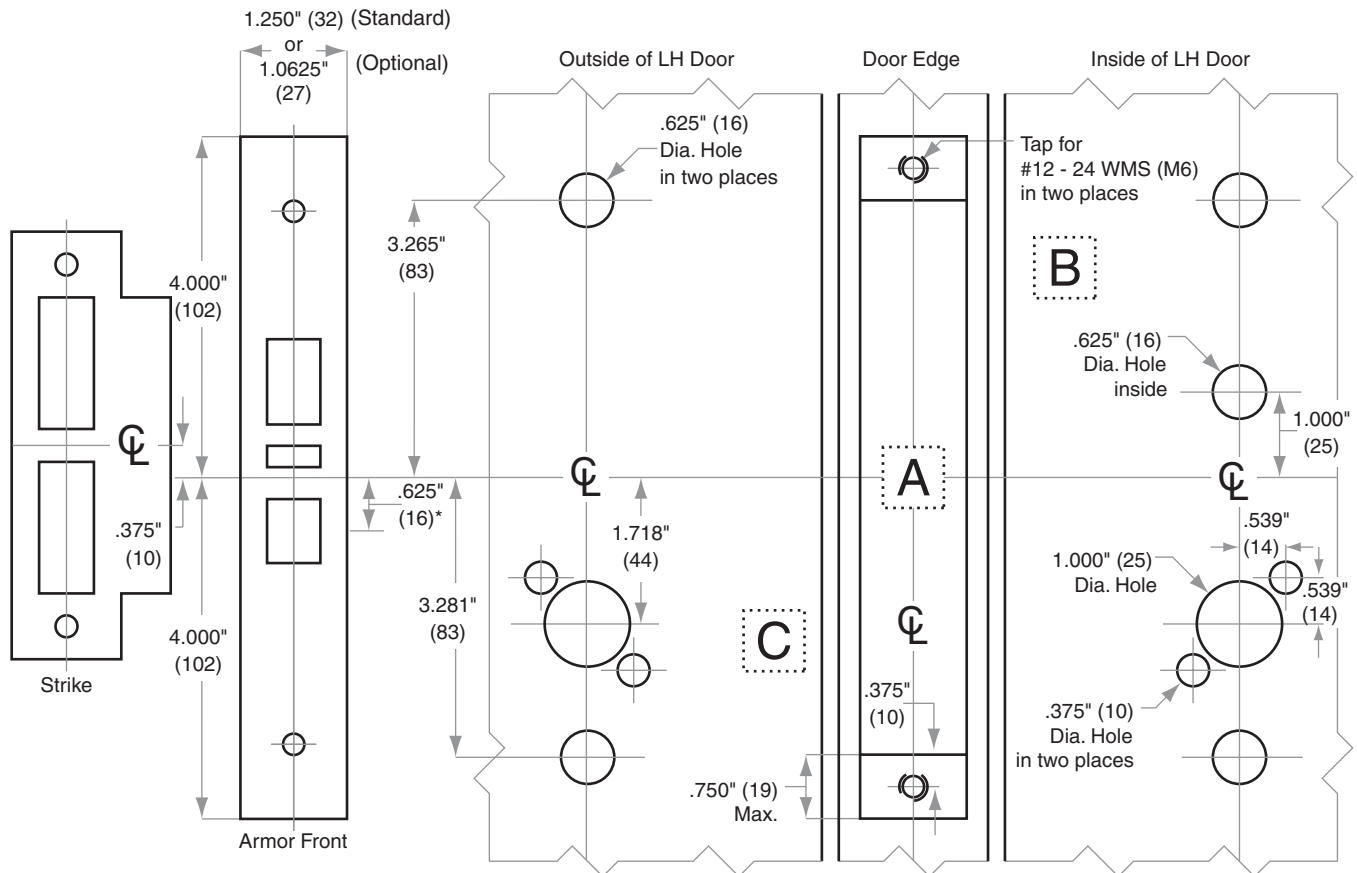

L/LV-Series

L9412

Door Type: Metal, flat or beveled

Trim: Escutcheon

For Case and Strike dimensions, see Template L1

Left Hand (LH) Door Shown

*Centerline of Armor Front to Centerline of Latch dimension

Dimensions shown in parentheses () are in millimeters

Job: _____

Date: _____

Door Thickness: _____

Remarks: _____

**TEMPLATE
L912**