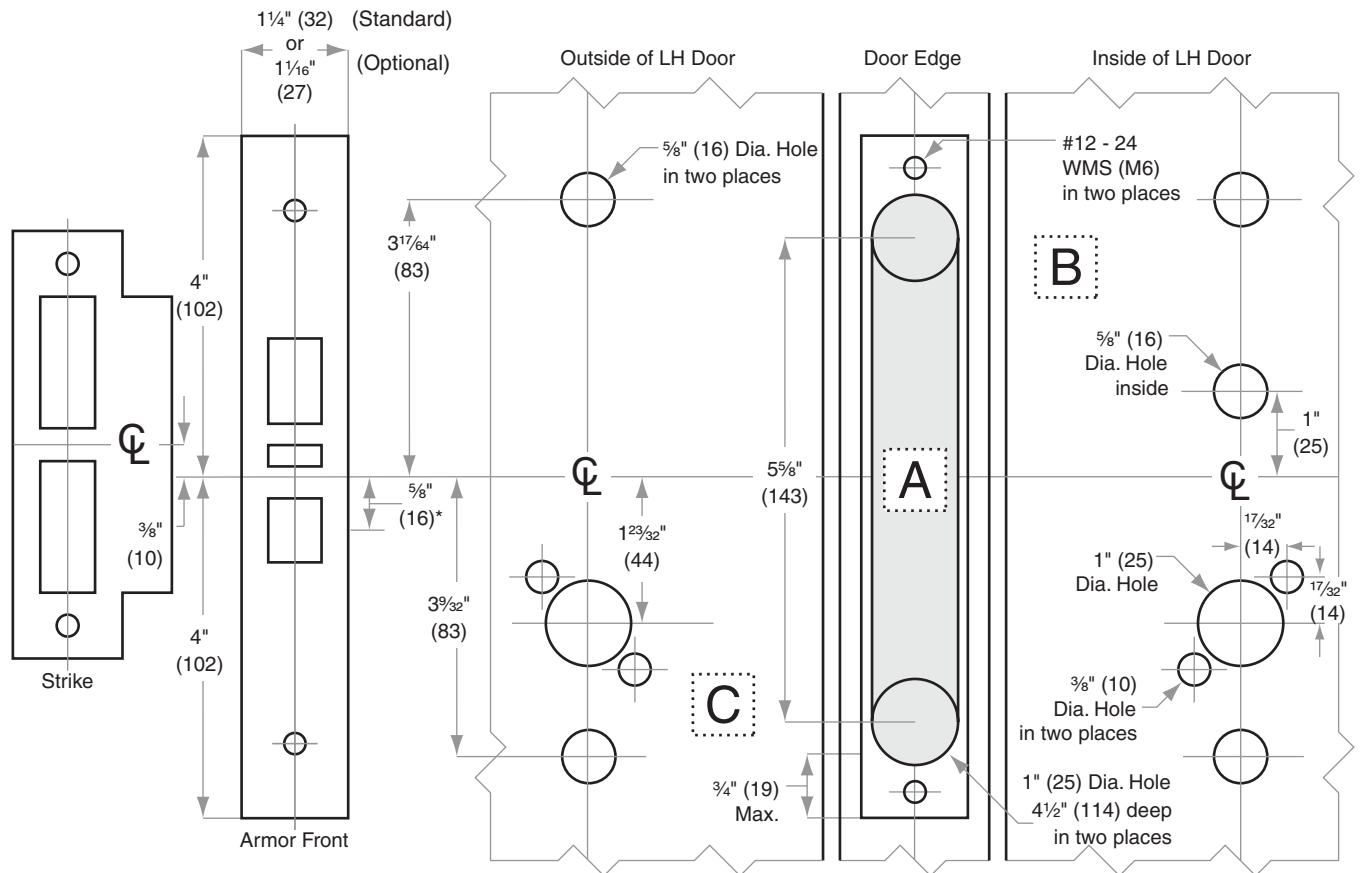

L/LV-Series

L9412

Door Type: Wood or Composite, flat or beveled

Trim: Escutcheon

For Case and Strike dimensions, see Template L1

Left Hand (LH) Door Shown

*Centerline of Armor Front to Centerline of Latch dimension

Dimensions shown in parentheses () are in millimeters

Job: _____

Date: _____

Door Thickness: _____

Remarks: _____

**TEMPLATE
L911**