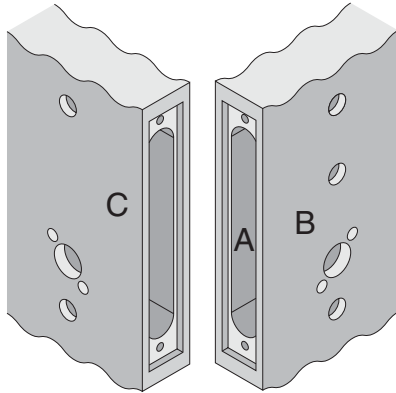

L/LV-Series

L9412

Door Type: Wood or Composite, flat or beveled

Trim: Escutcheon

For Case and Strike dimensions, see Template L1

Left Hand (LH) Door Shown

*Centerline of Armor Front to Centerline of Latch dimension

Dimensions shown in parentheses () are in millimeters

Job: _____

Date: _____

Door Thickness: _____

Remarks: _____

**TEMPLATE
L911**