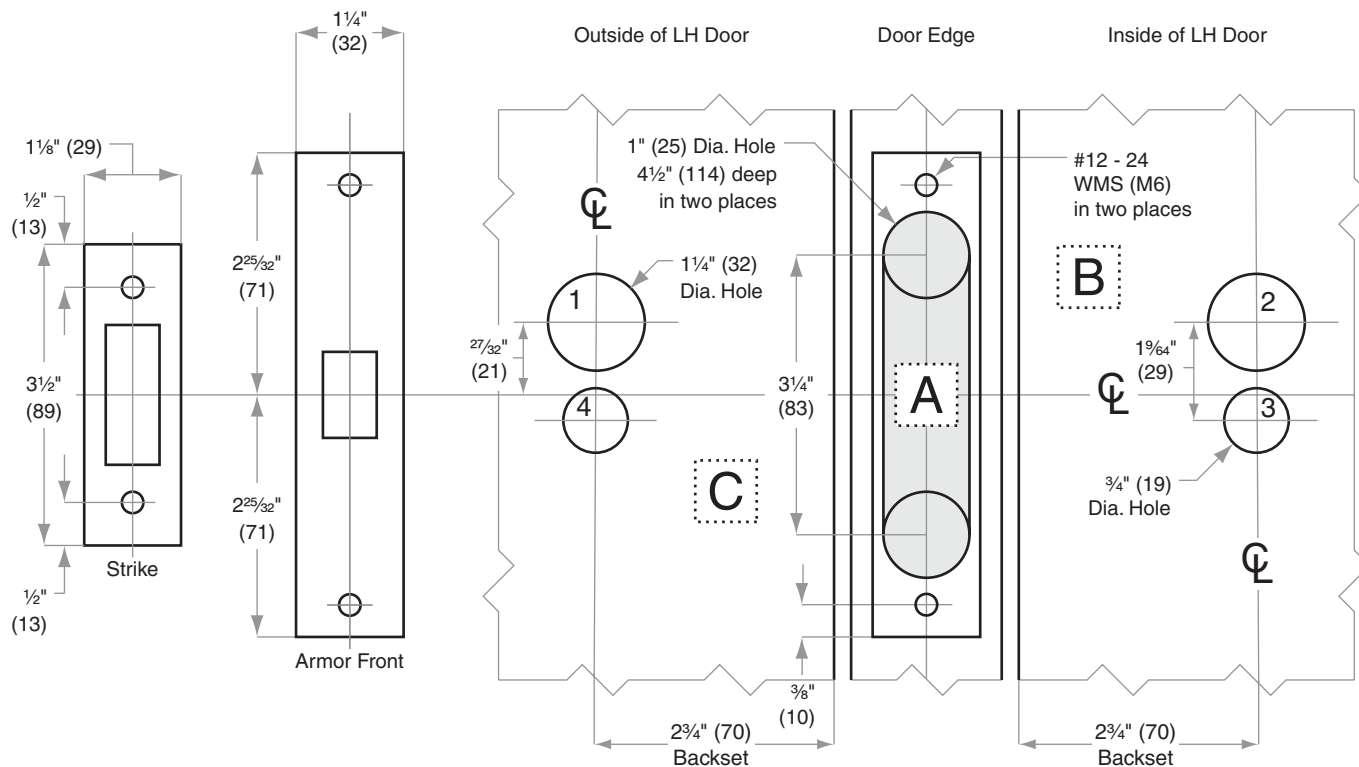

L/LV-Series

L460, L462, L463, L464, L480, L496

Door Type: Wood or Composite, flat or beveled

Trim: Small Case Deadbolt

FUNCTION	DRILL			
	1	2	3	4
L460	X		X	
L462, L463	X	X		
L464	X			
L480			X	
L496*	X		X	X

*Drill through-hole from 3 to 4 for L496

Left Hand (LH) Door Shown

Dimensions shown in parentheses () are in millimeters

Job: _____

Date: _____

Door Thickness: _____

Remarks: _____

**TEMPLATE
L909**