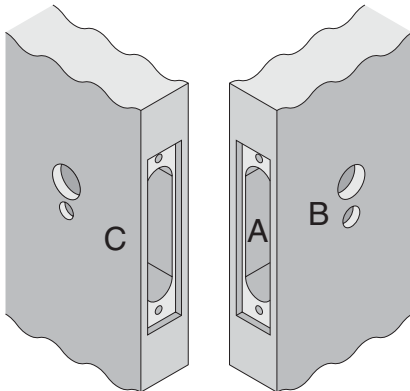

L/LV-Series

L460, L462, L463, L464, L480, L496

Door Type: Wood or Composite, flat or beveled

Trim: Small Case Deadbolt

FUNCTION	DRILL			
	1	2	3	4
L460	X		X	
L462, L463	X	X		
L464	X			
L480			X	
L496*	X		X	X

*Drill through-hole from 3 to 4 for L496

Left Hand (LH) Door Shown

Dimensions shown in parentheses () are in millimeters

Job: _____

Date: _____

Door Thickness: _____

Remarks: _____

**TEMPLATE
L909**