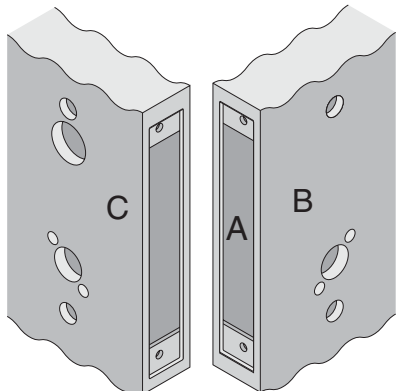

L/LV-Series

L/LV9070, L/LV9076, L/LV9080/EL/EU, L9465

Door Type: Metal, flat or beveled

Trim: Escutcheon

For Case and Strike dimensions, see Template L1

For Wire Routing see Template L1

Left Hand (LH) Door Shown

*Centerline of Armor Front to Centerline of Latch dimension

Dimensions shown in parentheses () are in millimeters

Job: _____

Date: _____

Door Thickness: _____

Remarks: _____

**TEMPLATE
L908**