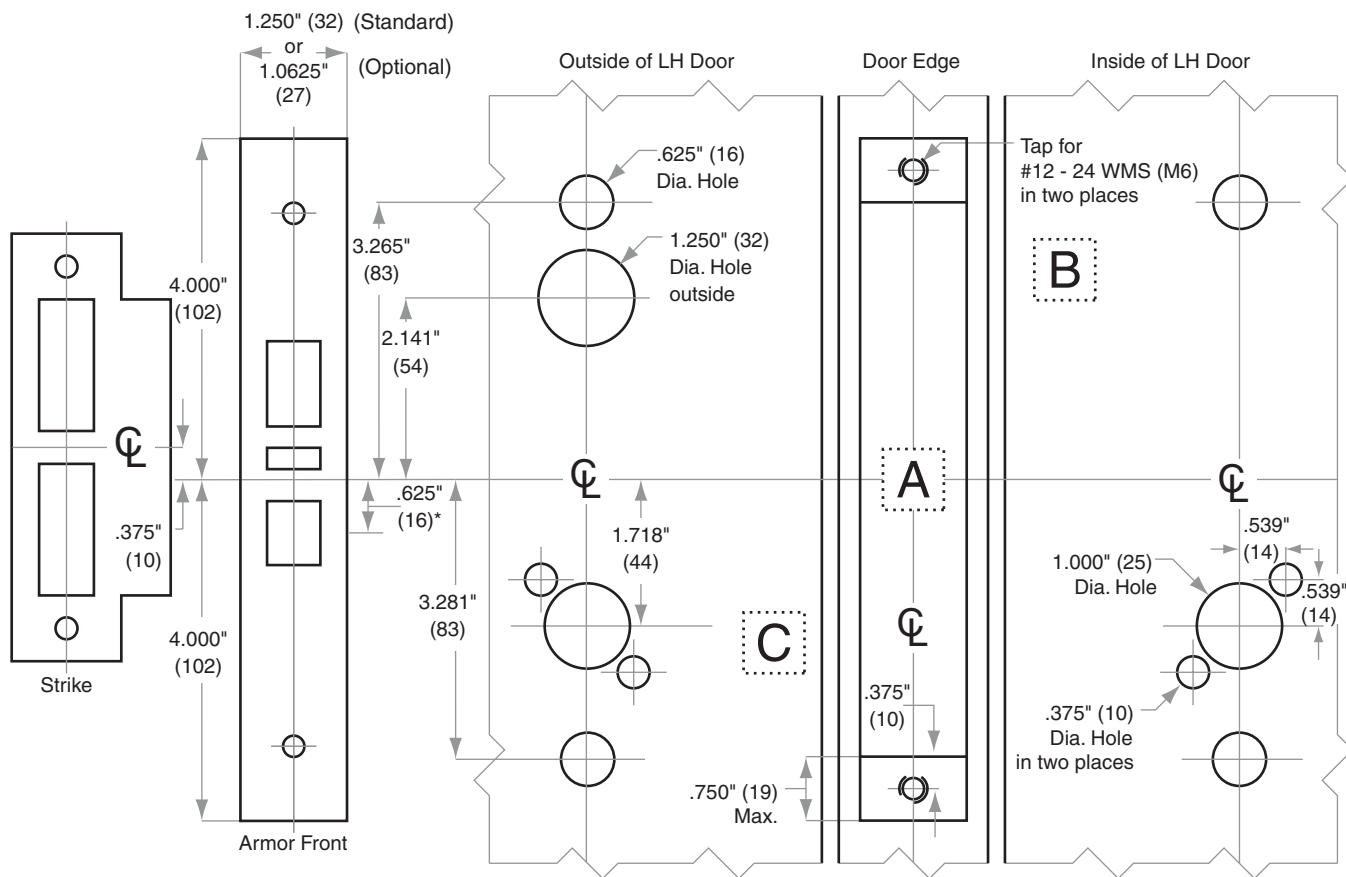

L/LV-Series

L/LV9070, L/LV9076, L/LV9080/EL/EU, L9465

Door Type: Metal, flat or beveled

Trim: Escutcheon

For Case and Strike dimensions, see Template L1

For Wire Routing see Template L1

Left Hand (LH) Door Shown

*Centerline of Armor Front to Centerline of Latch dimension

Dimensions shown in parentheses () are in millimeters

Job: _____

Date: _____

Door Thickness: _____

Remarks: _____

**TEMPLATE
L908**