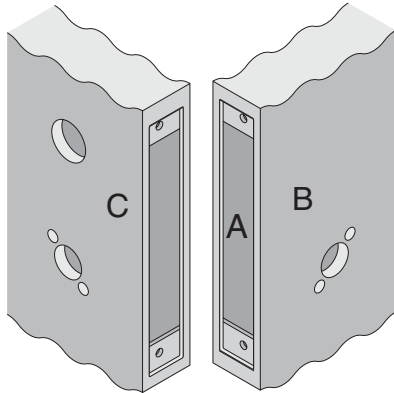

L/LV-Series

L/LV9070, L/LV9076, L/LV9080/EL/EU, L9465

Door Type: Metal, flat or beveled

Trim: Rose

For Case and Strike dimensions, see Template L1

For Wire Routing see Template L1

Left Hand (LH) Door Shown

*Centerline of Armor Front to Centerline of Latch dimension

Dimensions shown in parentheses () are in millimeters

Job: _____

Date: _____

Door Thickness: _____

Remarks: _____

**TEMPLATE
L906**