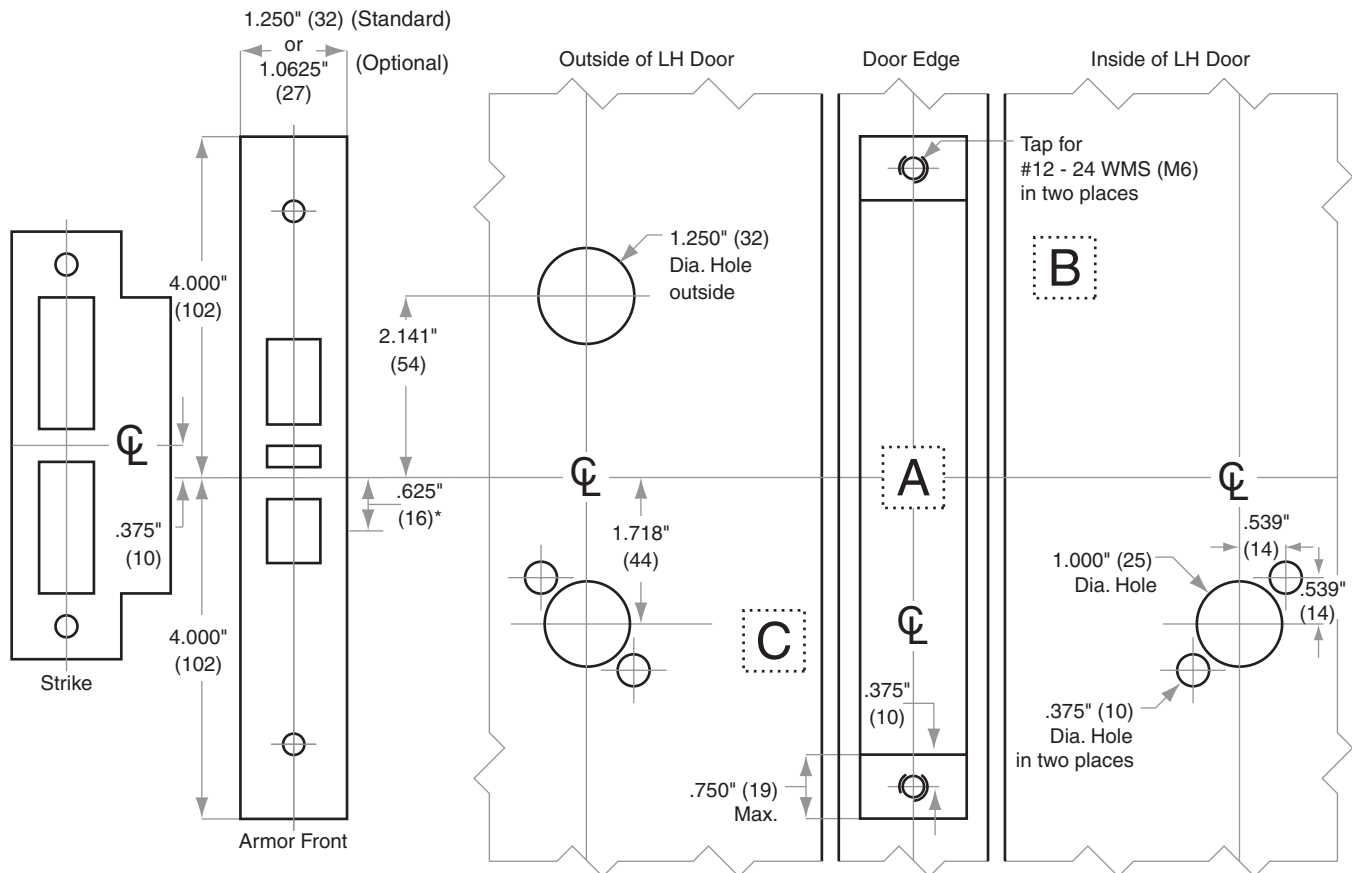

L/LV-Series

L/LV9070, L/LV9076, L/LV9080/EL/EU, L9465

Door Type: Metal, flat or beveled

Trim: Rose

For Case and Strike dimensions, see Template L1

For Wire Routing see Template L1

Left Hand (LH) Door Shown

*Centerline of Armor Front to Centerline of Latch dimension

Dimensions shown in parentheses () are in millimeters

Job: _____

Date: _____

Door Thickness: _____

Remarks: _____

**TEMPLATE
L906**