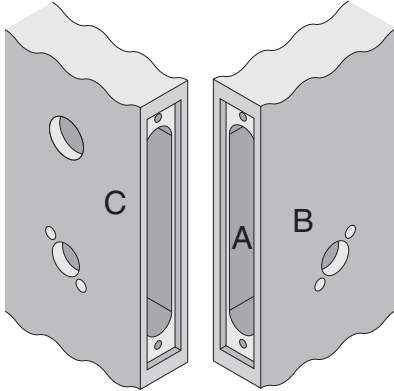

# L/LV-Series

L/LV9070, L/LV9076, L/LV9080/EL/EU, L9465

**Door Type:** Wood or Composite, flat or beveled  
**Trim:** Rose

For Case and Strike dimensions, see Template L1

For Wire Routing see Template L1

### Left Hand (LH) Door Shown

\*Centerline of Armor Front to Centerline of Latch dimension

Dimensions shown in parentheses ( ) are in millimeters

**Job:** \_\_\_\_\_

**Date:** \_\_\_\_\_

**Door Thickness:** \_\_\_\_\_