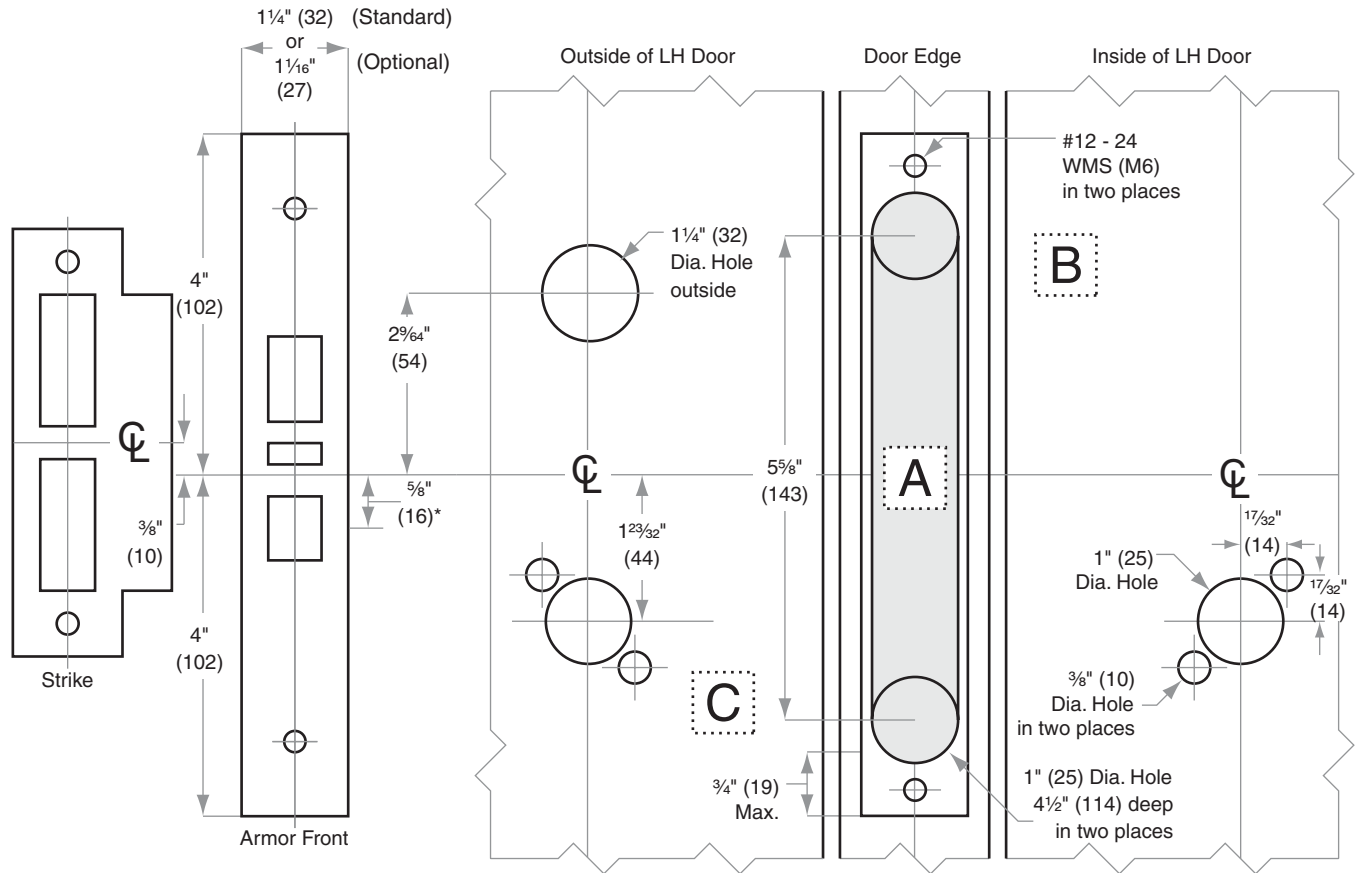

# L/LV-Series

L/LV9070, L/LV9076, L/LV9080/EL/EU, L9465

**Door Type:** Wood or Composite, flat or beveled  
**Trim:** Rose

For Case and Strike dimensions, see Template L1

For Wire Routing see Template L1

### Left Hand (LH) Door Shown

\*Centerline of Armor Front to Centerline of Latch dimension

Dimensions shown in parentheses ( ) are in millimeters

**Job:** \_\_\_\_\_

**Date:** \_\_\_\_\_

**Door Thickness:** \_\_\_\_\_