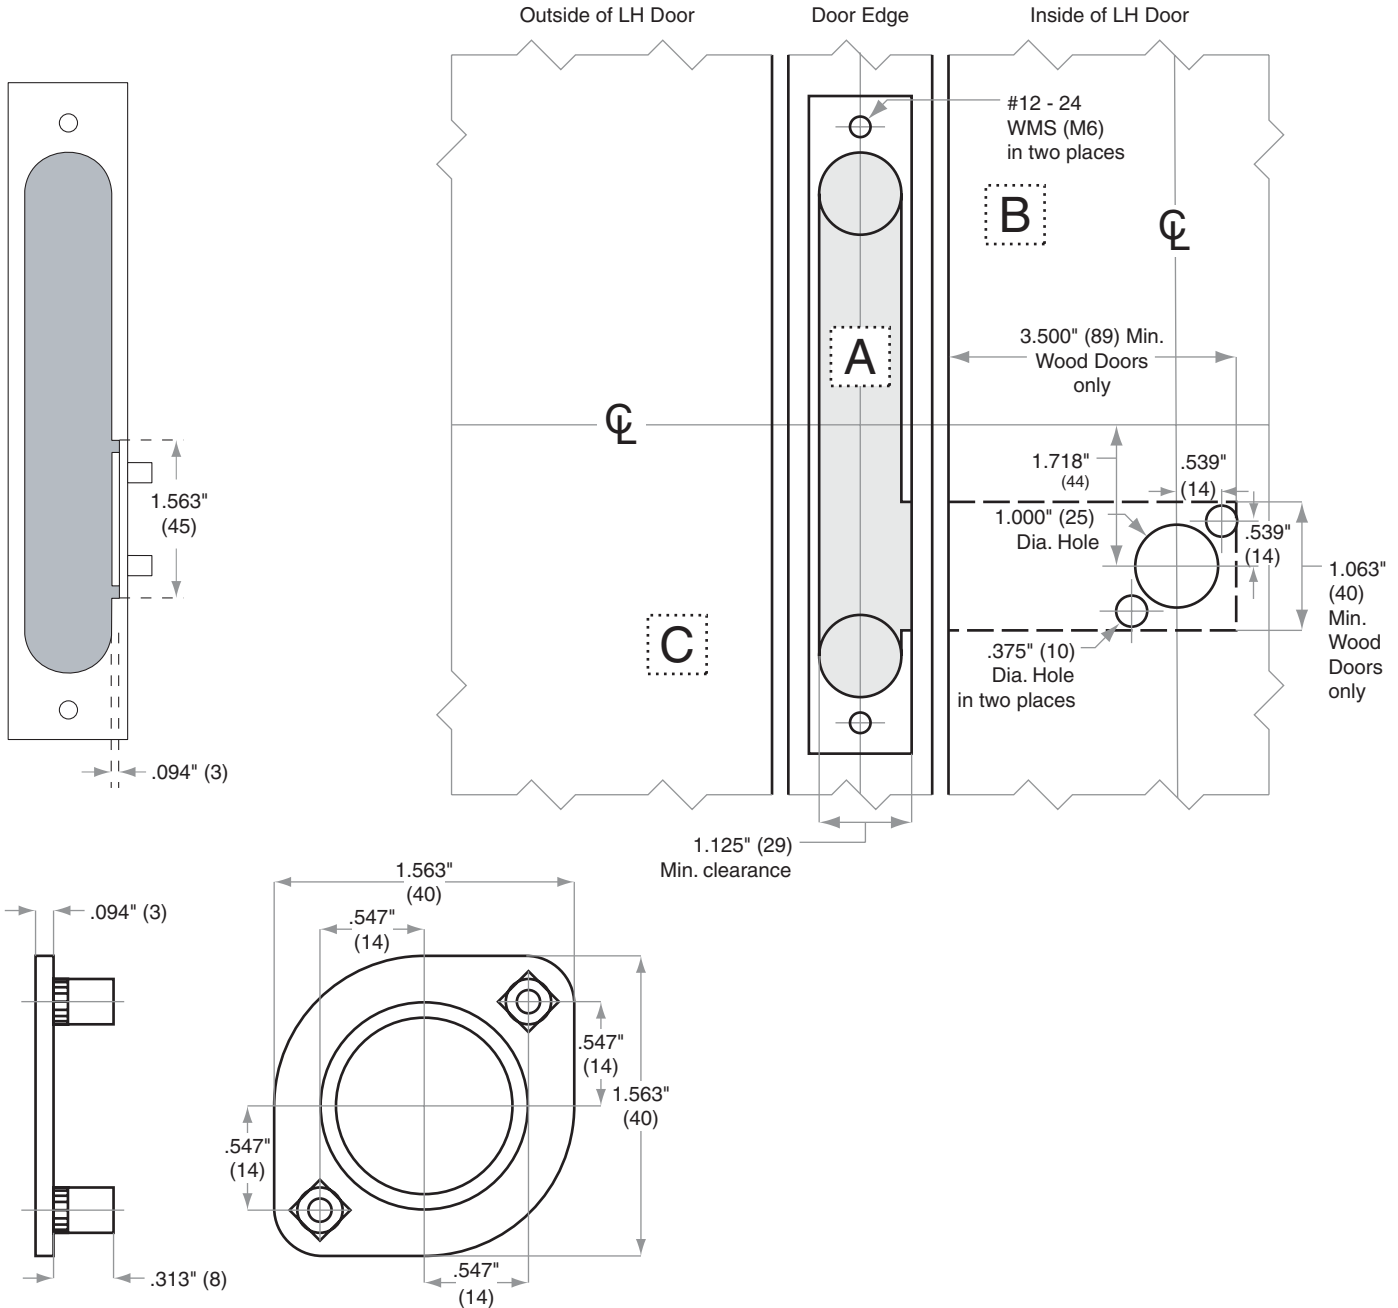

L/LV-Series

L283-150

Door Type: Any
Trim: Mounting Plate, Rose trim, one side only

Dimensions shown in parentheses () are in millimeters

Job: _____

Date: _____

Door Thickness: _____

Remarks: _____

TEMPLATE
L904