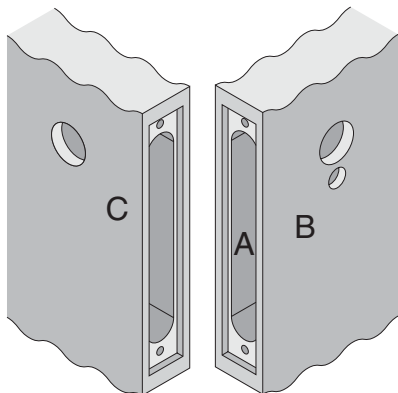

# L/LV-Series

L9460, L9462, L9463, L9464

**Door Type:** Wood or Composite, flat or beveled

**Trim:** Deadbolt

For Case and Strike dimensions, see Template L1

FUNCTION	DRILL HOLE		
	1	2	3
L9460	X		X
L9462, L9463	X	X	
L9464	X		

## Left Hand (LH) Door Shown

Dimensions shown in parentheses ( ) are in millimeters

**Job:** \_\_\_\_\_

**Date:** \_\_\_\_\_

**Door Thickness:** \_\_\_\_\_

**Remarks:** \_\_\_\_\_

**TEMPLATE  
L902**