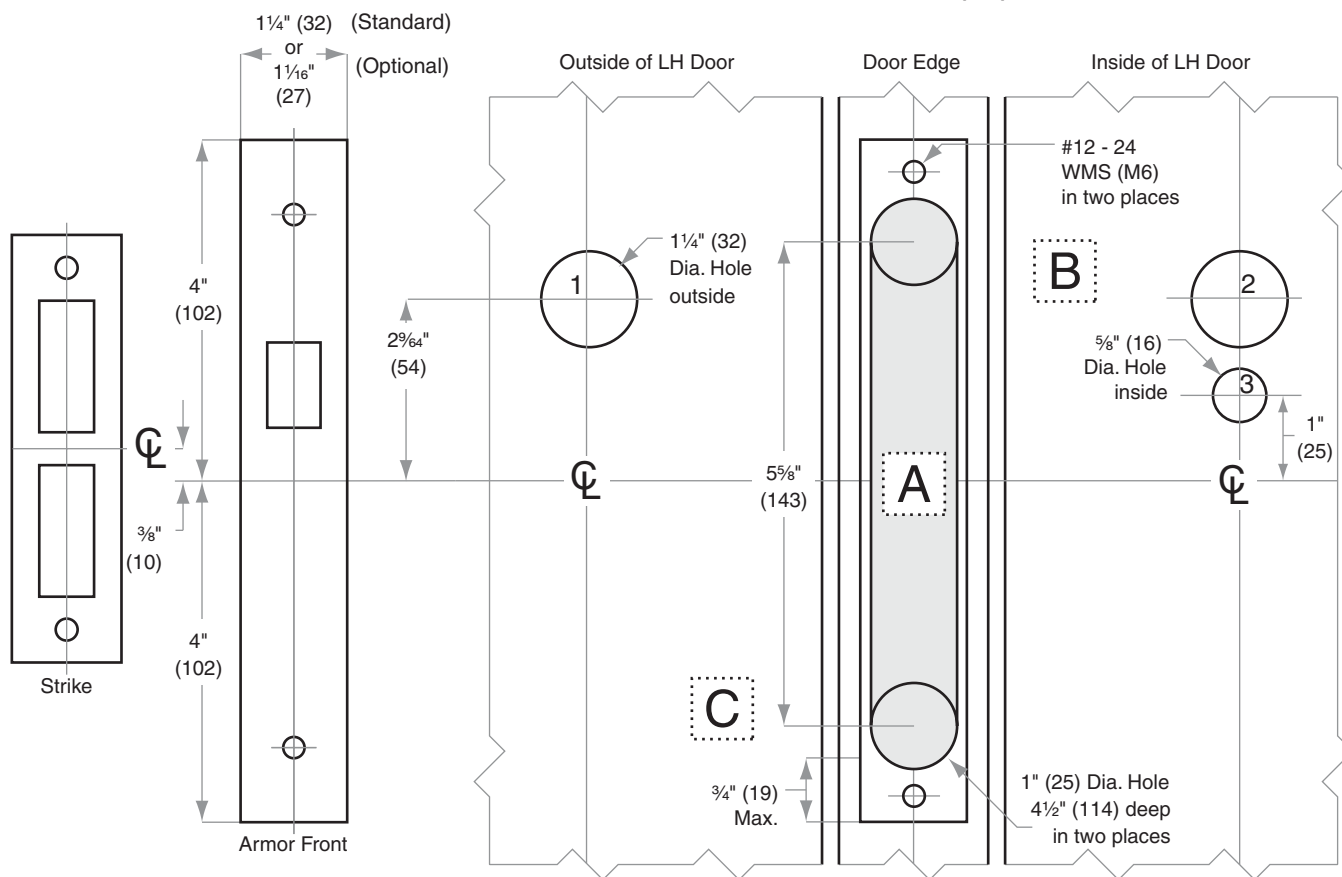

# L/LV-Series

L9460, L9462, L9463, L9464

**Door Type:** Wood or Composite, flat or beveled

**Trim:** Deadbolt

For Case and Strike dimensions, see Template L1

FUNCTION	DRILL HOLE		
	1	2	3
L9460	X		X
L9462, L9463	X	X	
L9464	X		

## Left Hand (LH) Door Shown

Dimensions shown in parentheses ( ) are in millimeters

**Job:** \_\_\_\_\_

**Date:** \_\_\_\_\_

**Door Thickness:** \_\_\_\_\_

**Remarks:** \_\_\_\_\_

**TEMPLATE  
L902**