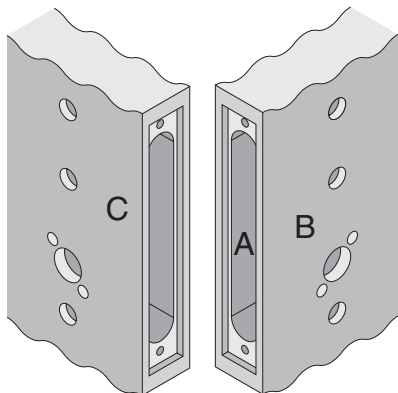

L/LV-Series

L/LV9040, L/LV9440, L/LV9444

Door Type: Wood or Composite, flat or beveled

Trim: Escutcheon

For Case and Strike dimensions, see Template L1

Left Hand (LH) Door Shown

*Centerline of Armor Front to Centerline of Latch dimension

Dimensions shown in parentheses () are in millimeters

Job: _____

Date: _____

Door Thickness: _____

Remarks: _____

**TEMPLATE
L900**