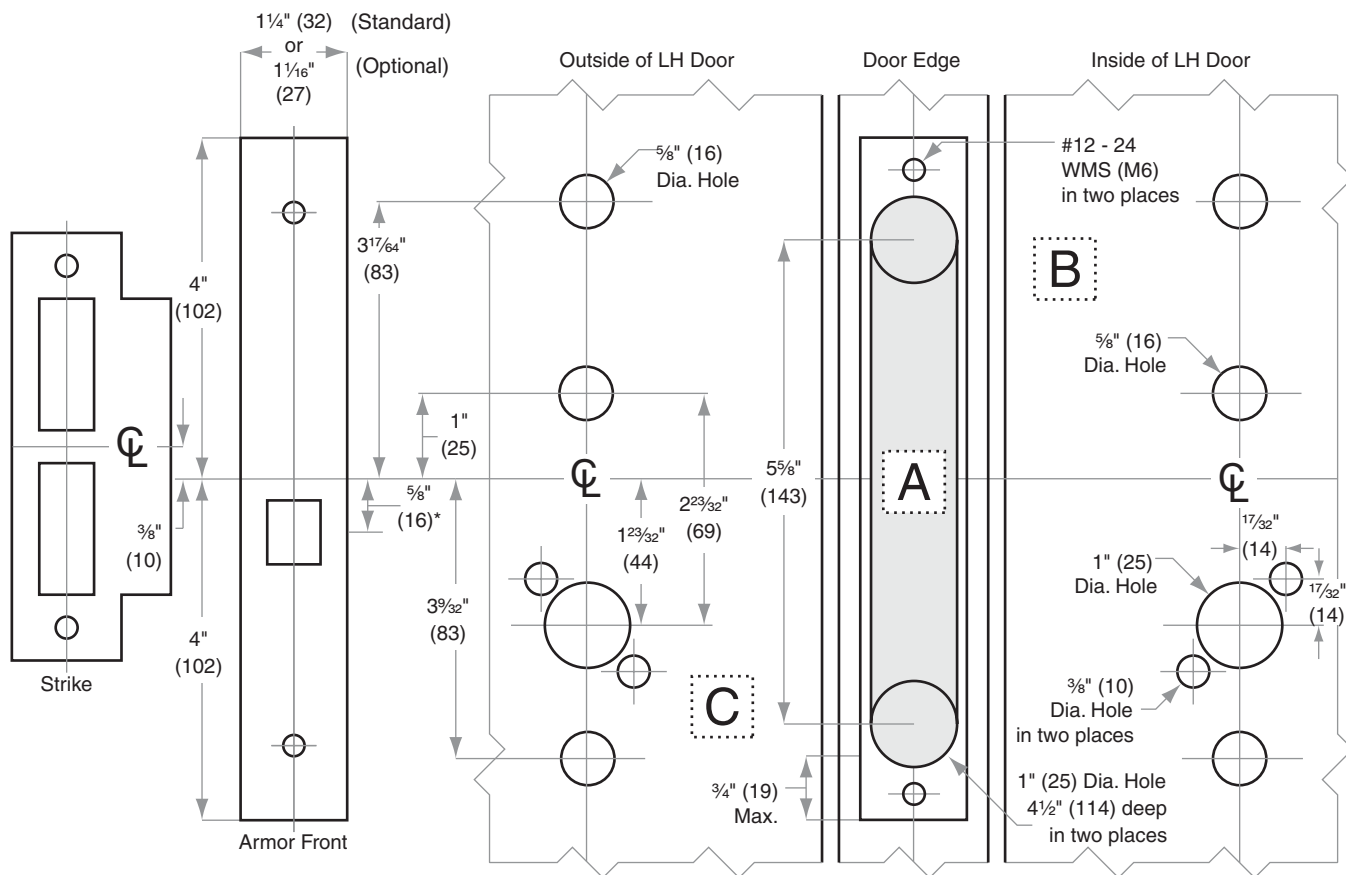

L/LV-Series

L/LV9040, L/LV9440, L/LV9444

Door Type: Wood or Composite, flat or beveled

Trim: Escutcheon

For Case and Strike dimensions, see Template L1

Left Hand (LH) Door Shown

*Centerline of Armor Front to Centerline of Latch dimension

Dimensions shown in parentheses () are in millimeters

Job: _____

Date: _____

Door Thickness: _____

Remarks: _____

**TEMPLATE
L900**