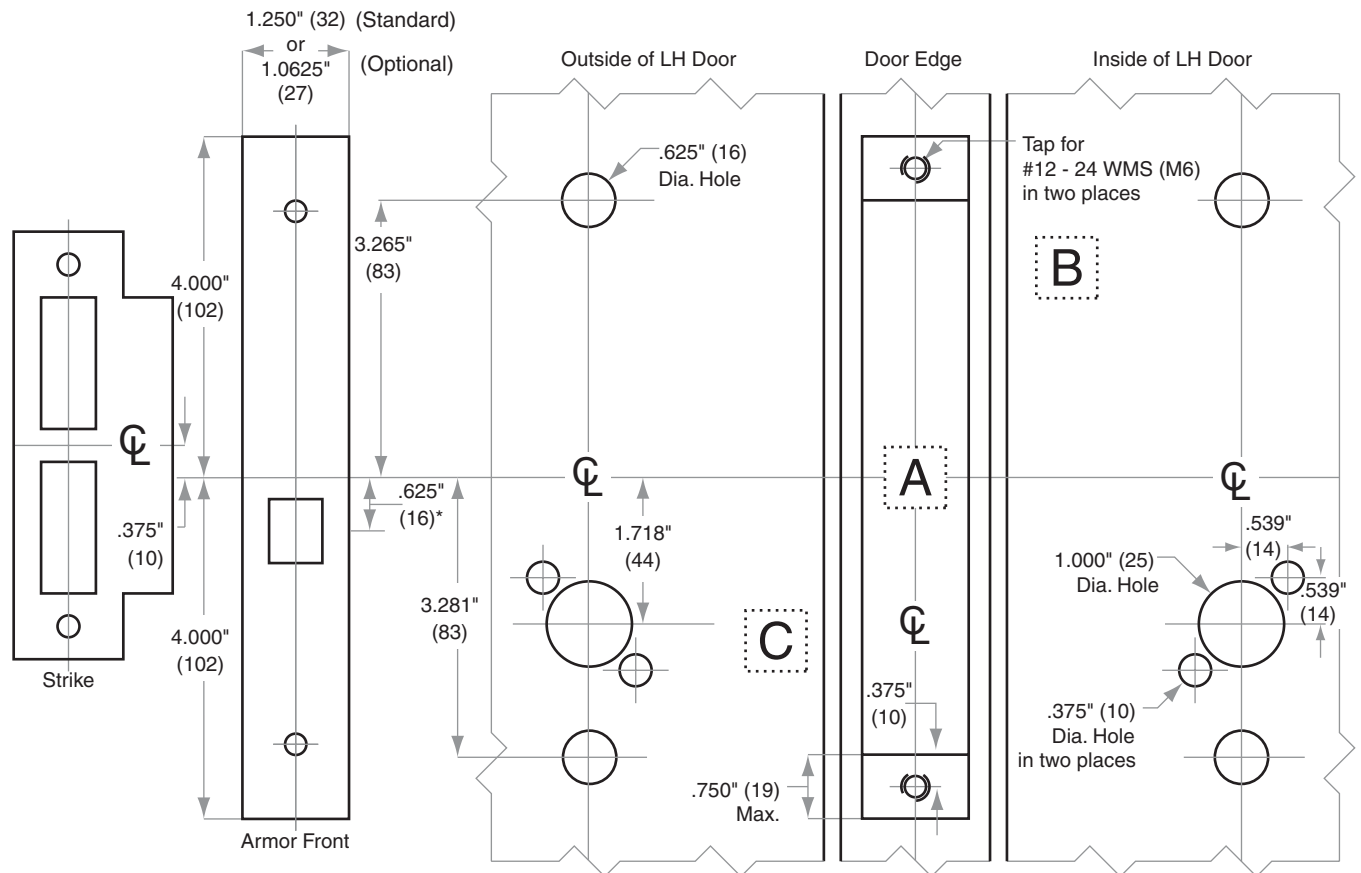

L/LV-Series

L9010, L9110

Door Type: Metal, flat or beveled

Trim: Escutcheon

For Case and Strike dimensions, see Template L1

Left Hand (LH) Door Shown

*Centerline of Armor Front to Centerline of Latch dimension

Dimensions shown in parentheses () are in millimeters

Job: _____

Date: _____

Door Thickness: _____

Remarks: _____

**TEMPLATE
L899**