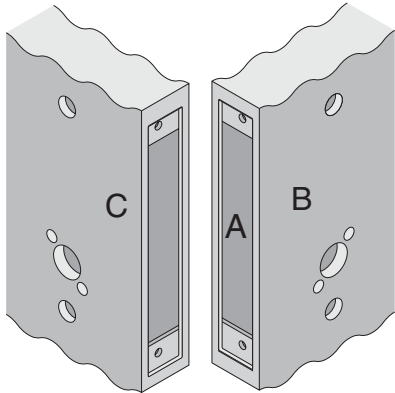

L/LV-Series

L9010, L9110

Door Type: Metal, flat or beveled

Trim: Escutcheon

For Case and Strike dimensions, see Template L1

Left Hand (LH) Door Shown

*Centerline of Armor Front to Centerline of Latch dimension

Dimensions shown in parentheses () are in millimeters

Job: _____

Date: _____

Door Thickness: _____

Remarks: _____

**TEMPLATE
L899**