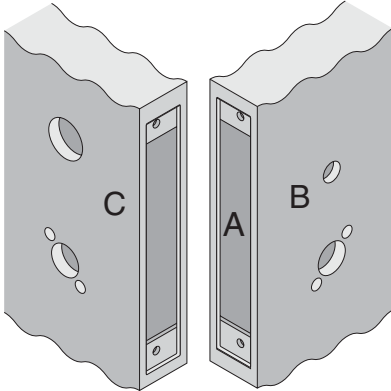

# L/LV-Series

L/LV9050, L/LV9056, L/LV9453, L/LV9456, L9473, L/LV9480, L/LV9485

**Door Type:** Metal, flat or beveled  
**Trim:** Rose

For Case and Strike dimensions, see Template L1

## Left Hand (LH) Door Shown

\*Centerline of Armor Front to Centerline of Latch dimension

Dimensions shown in parentheses ( ) are in millimeters

**Job:** \_\_\_\_\_

**Date:** \_\_\_\_\_

**Door Thickness:** \_\_\_\_\_