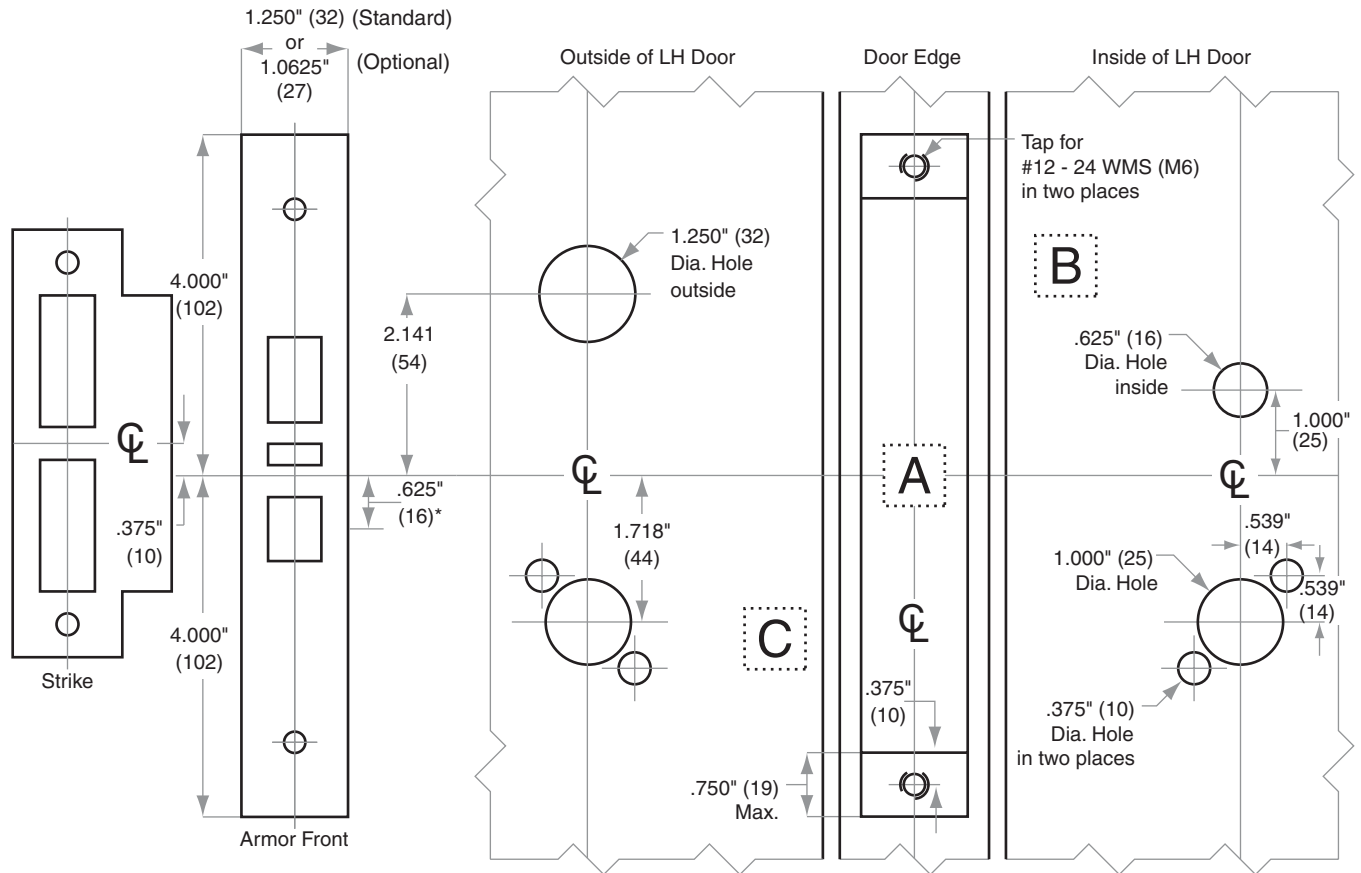

# L/LV-Series

L/LV9050, L/LV9056, L/LV9453, L/LV9456, L9473, L/LV9480, L/LV9485

**Door Type:** Metal, flat or beveled  
**Trim:** Rose

For Case and Strike dimensions, see Template L1

## Left Hand (LH) Door Shown

\*Centerline of Armor Front to Centerline of Latch dimension

Dimensions shown in parentheses ( ) are in millimeters

**Job:** \_\_\_\_\_

**Date:** \_\_\_\_\_

**Door Thickness:** \_\_\_\_\_