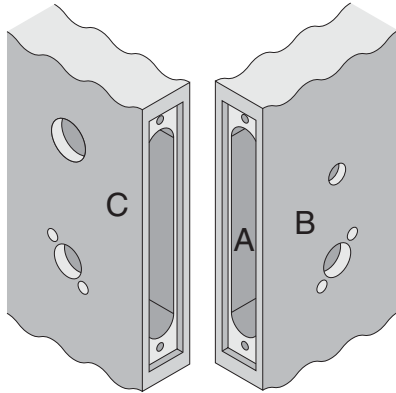

L/LV-Series

L/LV9050, L/LV9056, L/LV9453, L/LV9456, L9473, L/LV9480, L/LV9485

Door Type: Wood or Composite, flat or beveled

Trim: Rose

For Case and Strike dimensions, see Template L1

Left Hand (LH) Door Shown

*Centerline of Armor Front to Centerline of Latch dimension

Dimensions shown in parentheses () are in millimeters

Job: _____

Date: _____

Door Thickness: _____

Remarks: _____

**TEMPLATE
L896**