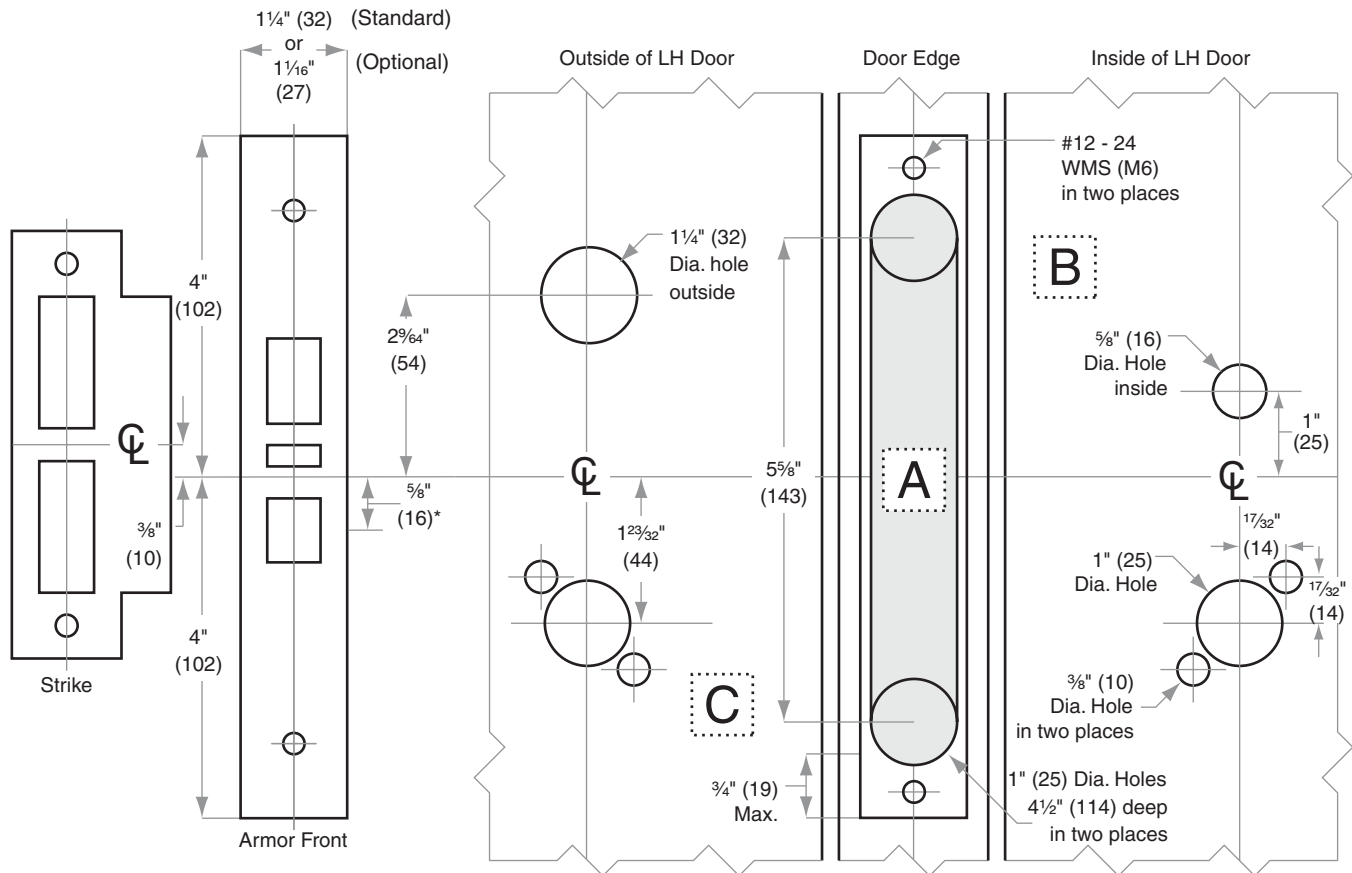

L/LV-Series

L/LV9050, L/LV9056, L/LV9453, L/LV9456, L9473, L/LV9480, L/LV9485

Door Type: Wood or Composite, flat or beveled

Trim: Rose

For Case and Strike dimensions, see Template L1

Left Hand (LH) Door Shown

*Centerline of Armor Front to Centerline of Latch dimension

Dimensions shown in parentheses () are in millimeters

Job: _____

Date: _____

Door Thickness: _____

Remarks: _____

**TEMPLATE
L896**