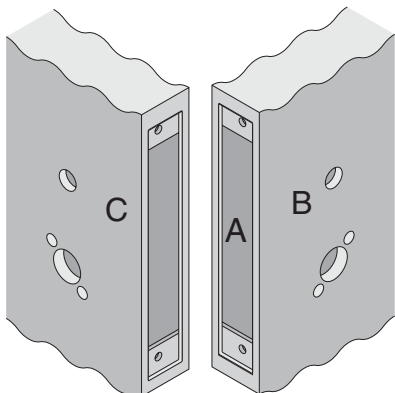

# L/LV-Series

L/LV9040, L/LV9044, L/LV9440, L/LV9444

Door Type: Metal, flat or beveled

Trim: Rose

For Case and Strike dimensions, see Template L1

## Left Hand (LH) Door Shown

\*Centerline of Armor Front to Centerline of Latch dimension

Dimensions shown in parentheses ( ) are in millimeters

Job: \_\_\_\_\_

Date: \_\_\_\_\_

Door Thickness: \_\_\_\_\_

Remarks: \_\_\_\_\_