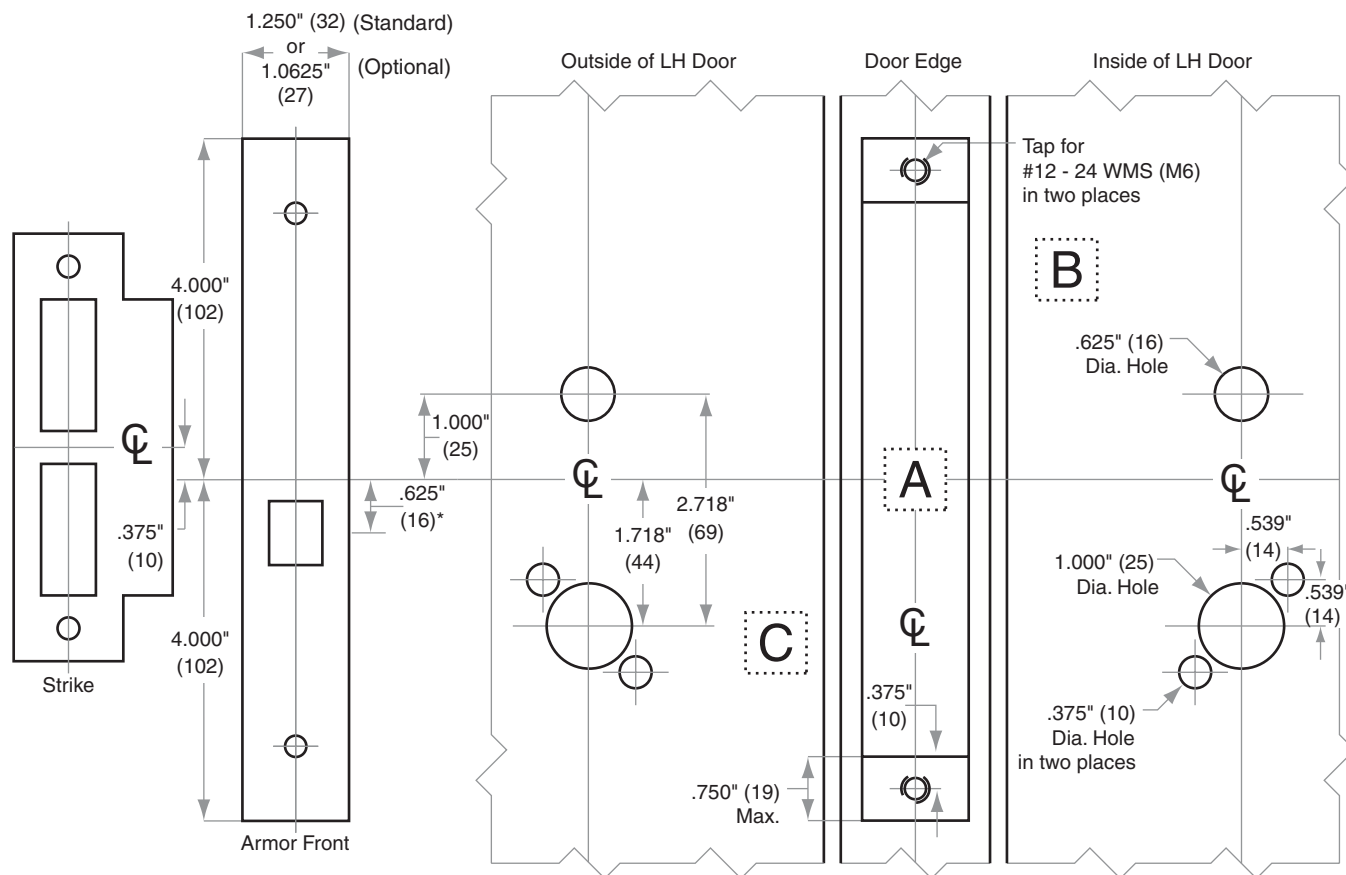

# L/LV-Series

L/LV9040, L/LV9044, L/LV9440, L/LV9444

Door Type: Metal, flat or beveled

Trim: Rose

For Case and Strike dimensions, see Template L1

## Left Hand (LH) Door Shown

\*Centerline of Armor Front to Centerline of Latch dimension

Dimensions shown in parentheses ( ) are in millimeters

Job: \_\_\_\_\_

Date: \_\_\_\_\_

Door Thickness: \_\_\_\_\_

Remarks: \_\_\_\_\_

**TEMPLATE  
L895**