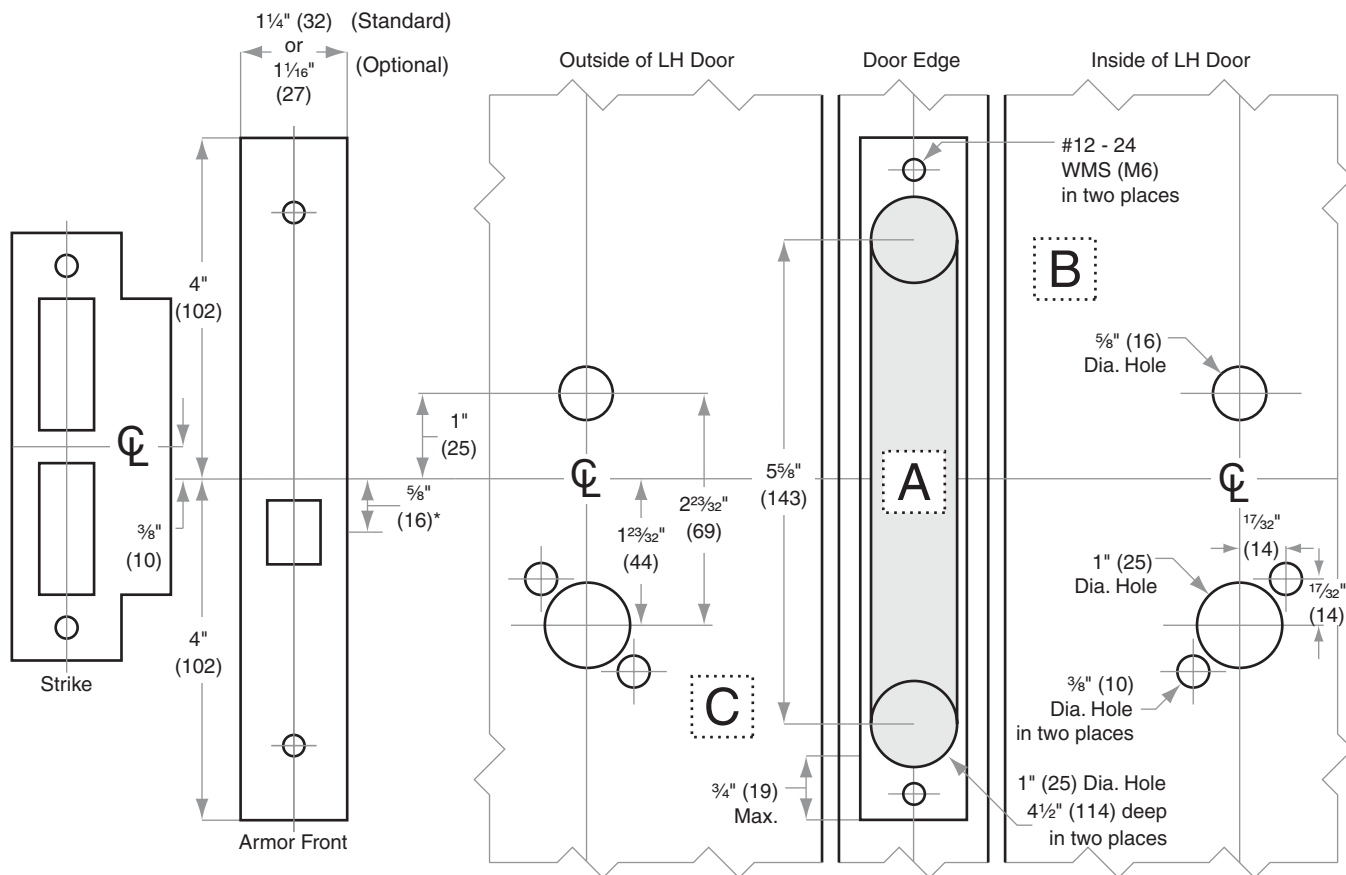

L/LV-Series

L/LV9040, L/LV9044, L/LV9440, L/LV9444

Door Type: Wood or Composite, flat or beveled

Trim: Rose

For Case and Strike dimensions, see Template L1

Left Hand (LH) Door Shown

*Centerline of Armor Front to Centerline of Latch dimension

Dimensions shown in parentheses () are in millimeters

Job: _____

Date: _____

Door Thickness: _____

Remarks: _____

**TEMPLATE
L894**