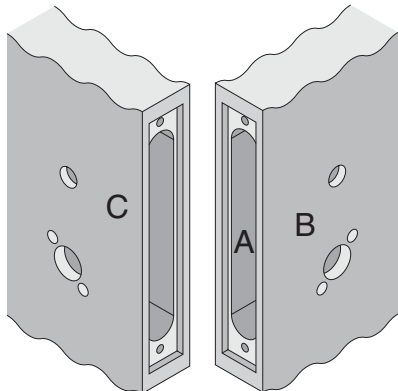

L/LV-Series

L/LV9040, L/LV9044, L/LV9440, L/LV9444

Door Type: Wood or Composite, flat or beveled

Trim: Rose

For Case and Strike dimensions, see Template L1

Left Hand (LH) Door Shown

*Centerline of Armor Front to Centerline of Latch dimension

Dimensions shown in parentheses () are in millimeters

Job: _____

Date: _____

Door Thickness: _____

Remarks: _____

**TEMPLATE
L894**