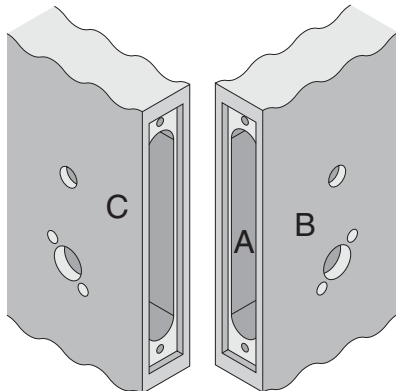

L/LV-Series

L/LV9040, L/LV9044, L/LV9440, L/LV9444

Door Type: Wood or Composite, flat or beveled

Trim: Rose

For Case and Strike dimensions, see Template L1

Left Hand (LH) Door Shown

*Centerline of Armor Front to Centerline of Latch dimension

Dimensions shown in parentheses () are in millimeters

Job: _____

Date: _____

Door Thickness: _____

Remarks: _____

**TEMPLATE
L894**