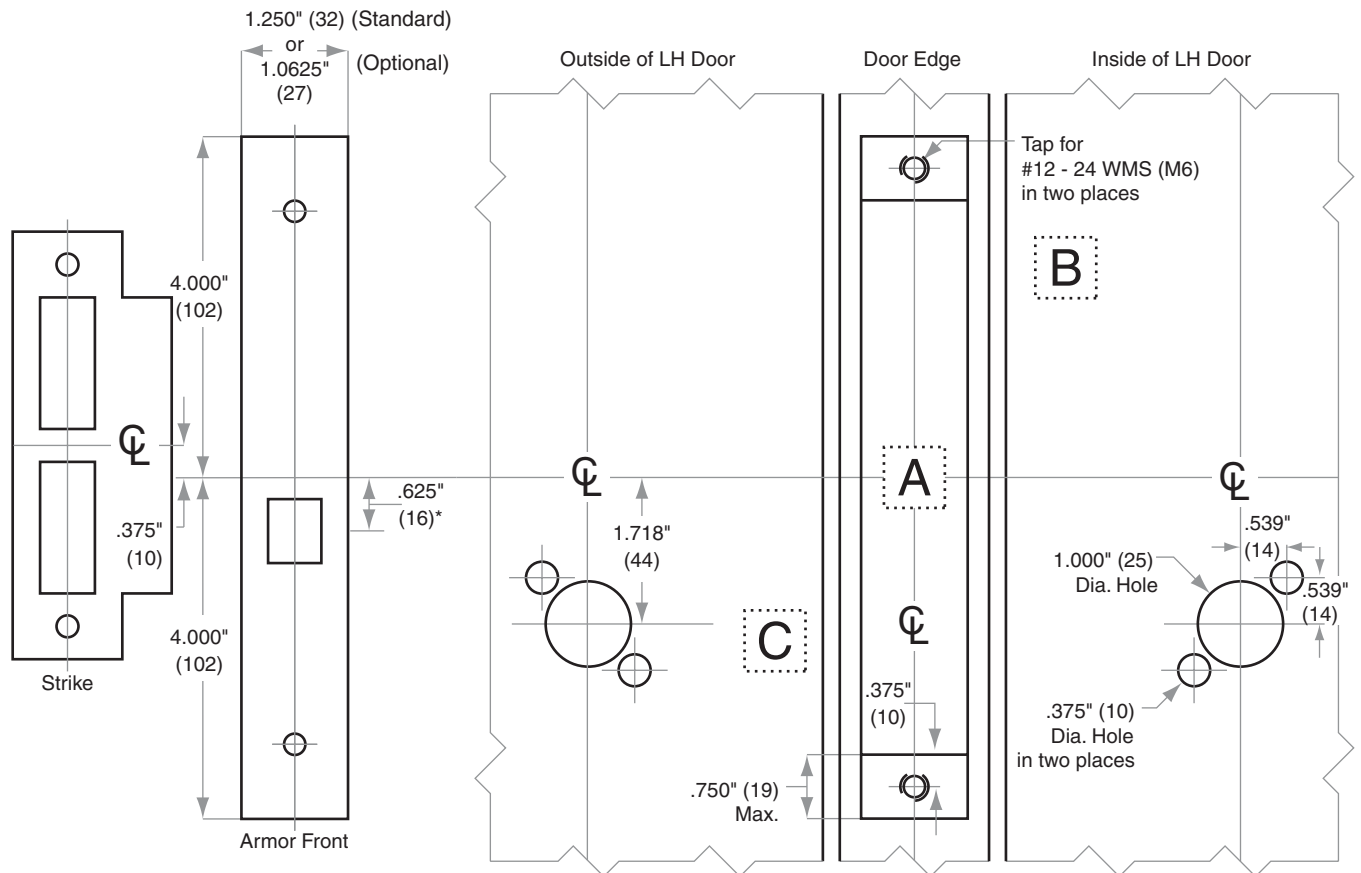

L/LV-Series

L9010, L9110

Door Type: Metal, flat or beveled

Trim: Rose

For Case and Strike dimensions, see Template L1

Left Hand (LH) Door Shown

*Centerline of Armor Front to Centerline of Latch dimension

Dimensions shown in parentheses () are in millimeters

Job: _____

Date: _____

Door Thickness: _____

Remarks: _____

**TEMPLATE
L893**