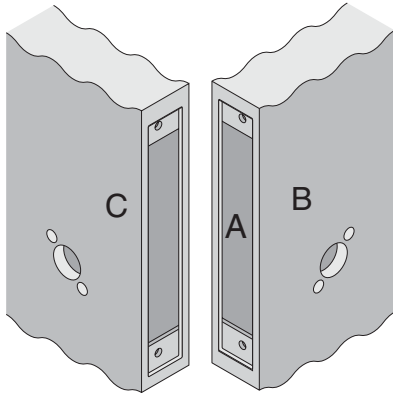

L/LV-Series

L9010, L9110

Door Type: Metal, flat or beveled

Trim: Rose

For Case and Strike dimensions, see Template L1

Left Hand (LH) Door Shown

*Centerline of Armor Front to Centerline of Latch dimension

Dimensions shown in parentheses () are in millimeters