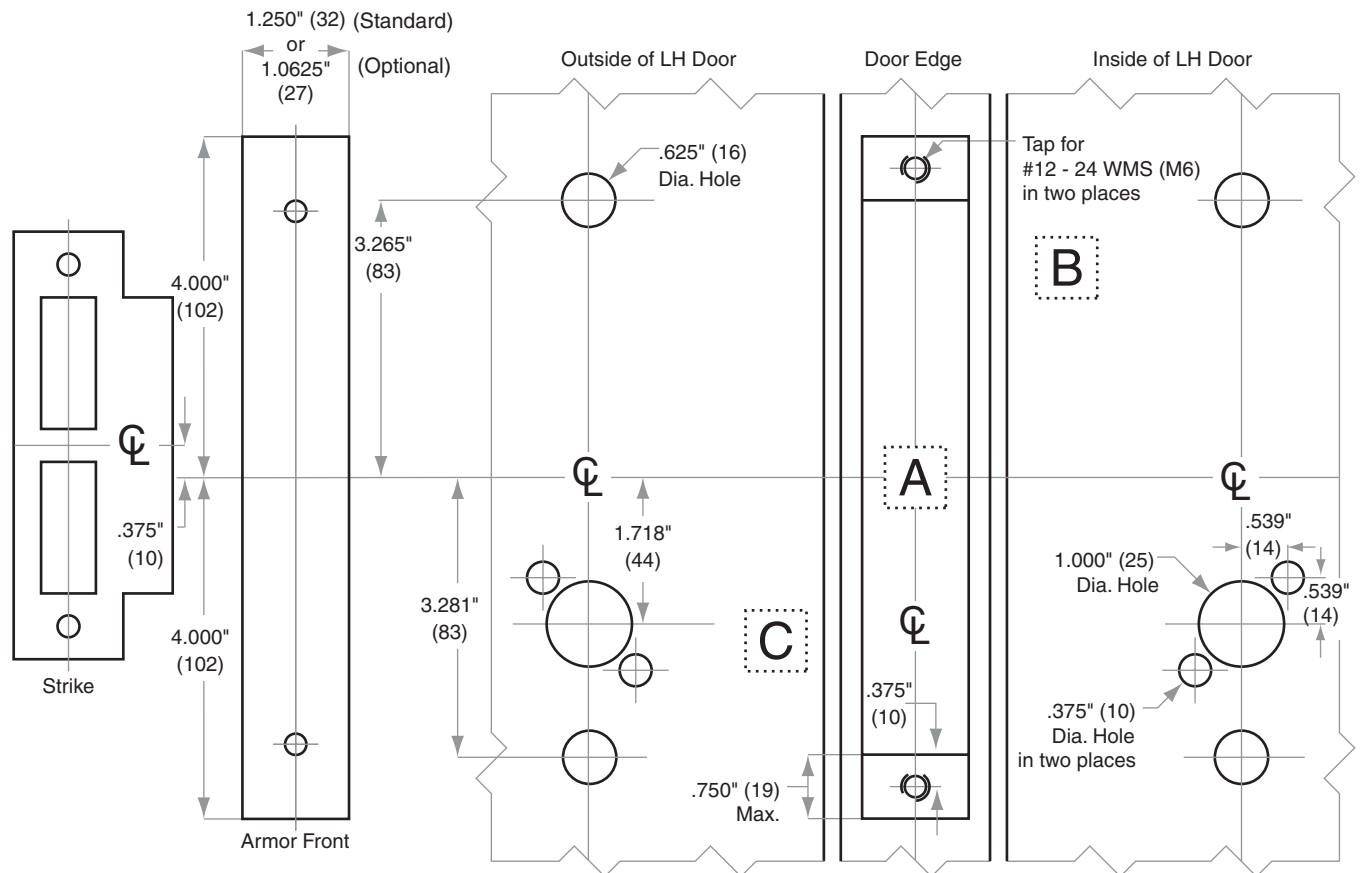

## L9176

**Door Type:** Metal, flat or beveled

**Trim:** Escutcheon

For Case and Strike dimensions, see Template L1

### Left Hand (LH) Door Shown

Dimensions shown in parentheses ( ) are in millimeters

**Job:** \_\_\_\_\_

**Date:** \_\_\_\_\_

**Door Thickness:** \_\_\_\_\_

**Remarks:** \_\_\_\_\_

**TEMPLATE  
L856**