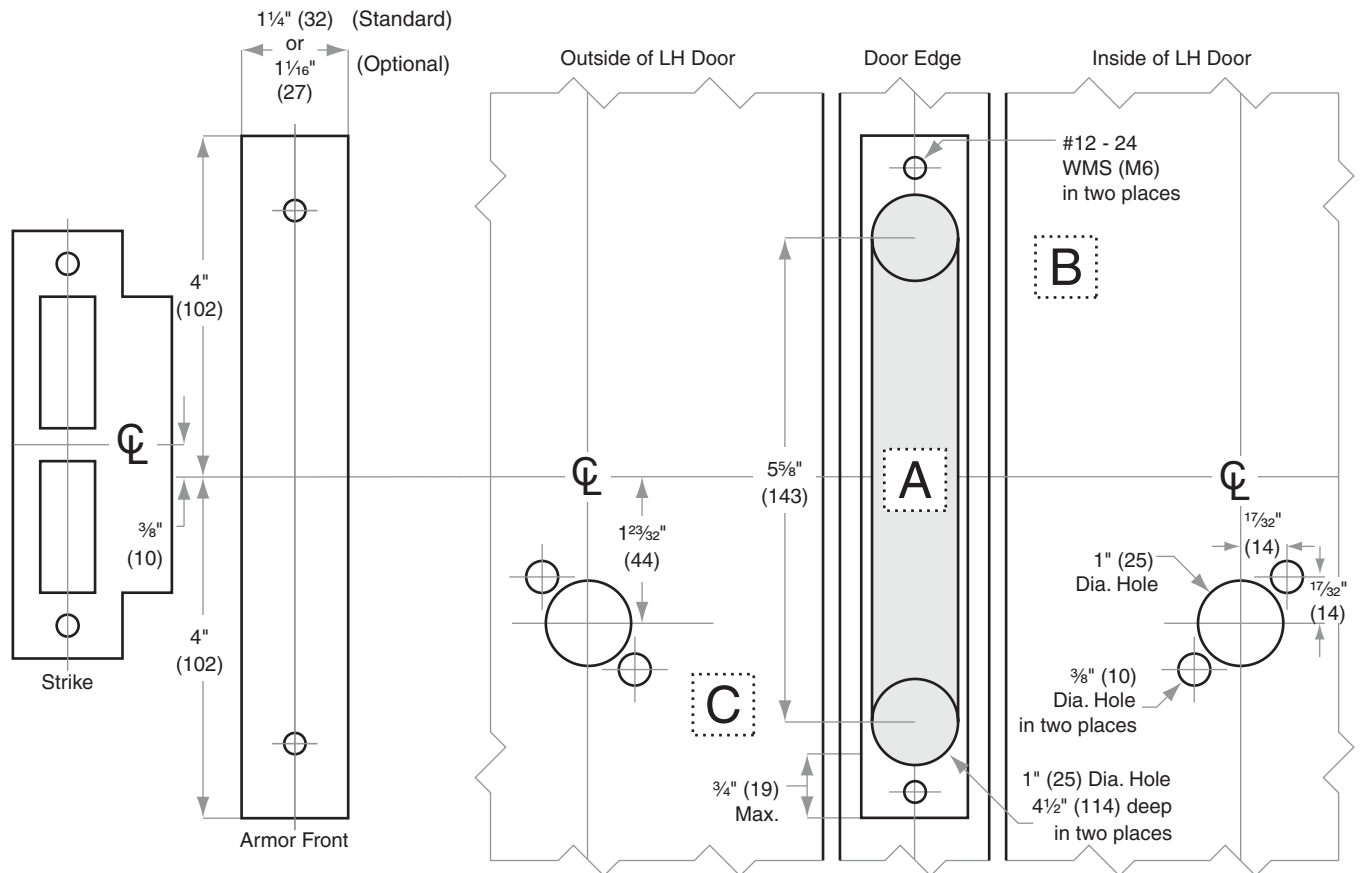

L/LV-Series

L9176

Door Type: Wood or Composite, flat or beveled

Trim: Rose

For Case and Strike dimensions, see Template L1

Left Hand (LH) Door Shown

Dimensions shown in parentheses () are in millimeters

Job: _____

Date: _____

Door Thickness: _____

Remarks: _____

**TEMPLATE
L852**