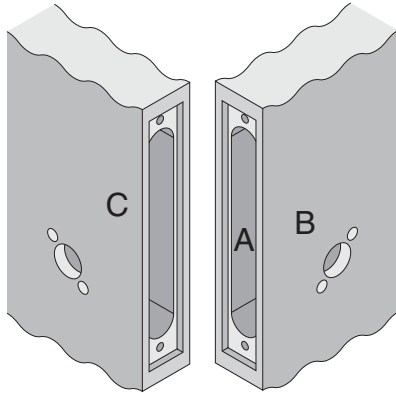

L/LV-Series

L9176

Door Type: Wood or Composite, flat or beveled

Trim: Rose

For Case and Strike dimensions, see Template L1

Left Hand (LH) Door Shown

Dimensions shown in parentheses () are in millimeters

Job: _____

Date: _____

Door Thickness: _____

Remarks: _____

**TEMPLATE
L852**