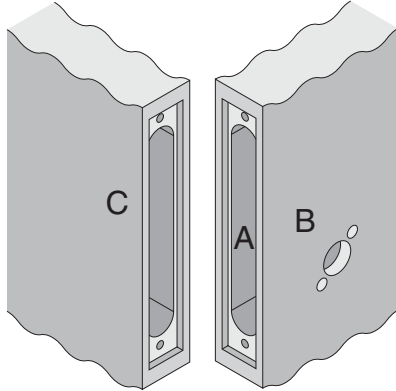

## L9175

**Door Type:** Wood or Composite, flat or beveled

**Trim:** Rose

For Case and Strike dimensions, see Template L1

### Left Hand (LH) Door Shown

Dimensions shown in parentheses ( ) are in millimeters

**Job:** \_\_\_\_\_

**Date:** \_\_\_\_\_

**Door Thickness:** \_\_\_\_\_

**Remarks:** \_\_\_\_\_

**TEMPLATE  
L851**