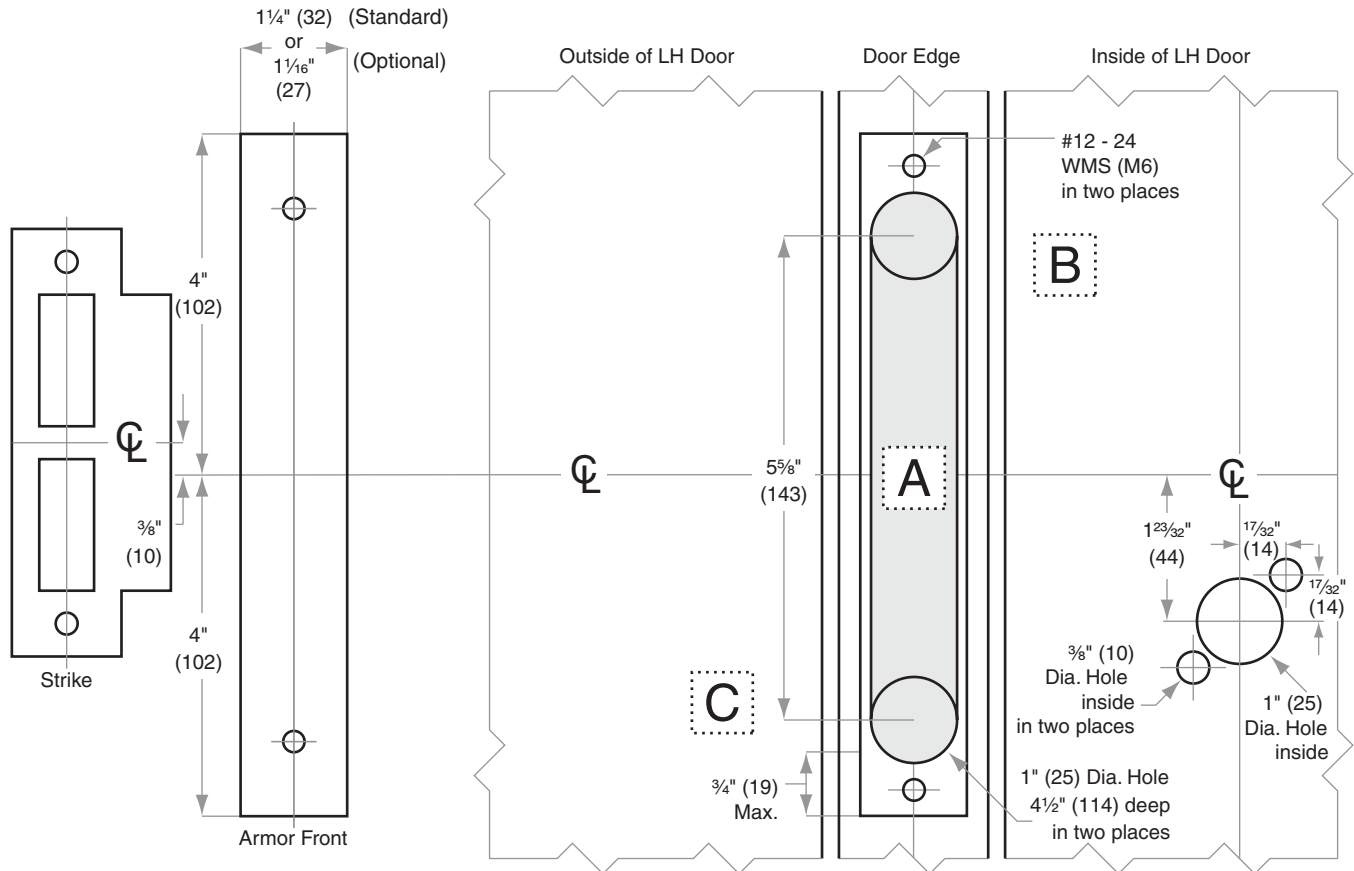

## L9175

**Door Type:** Wood or Composite, flat or beveled

**Trim:** Rose

For Case and Strike dimensions, see Template L1

### Left Hand (LH) Door Shown

Dimensions shown in parentheses ( ) are in millimeters

**Job:** \_\_\_\_\_

**Date:** \_\_\_\_\_

**Door Thickness:** \_\_\_\_\_

**Remarks:** \_\_\_\_\_

**TEMPLATE  
L851**