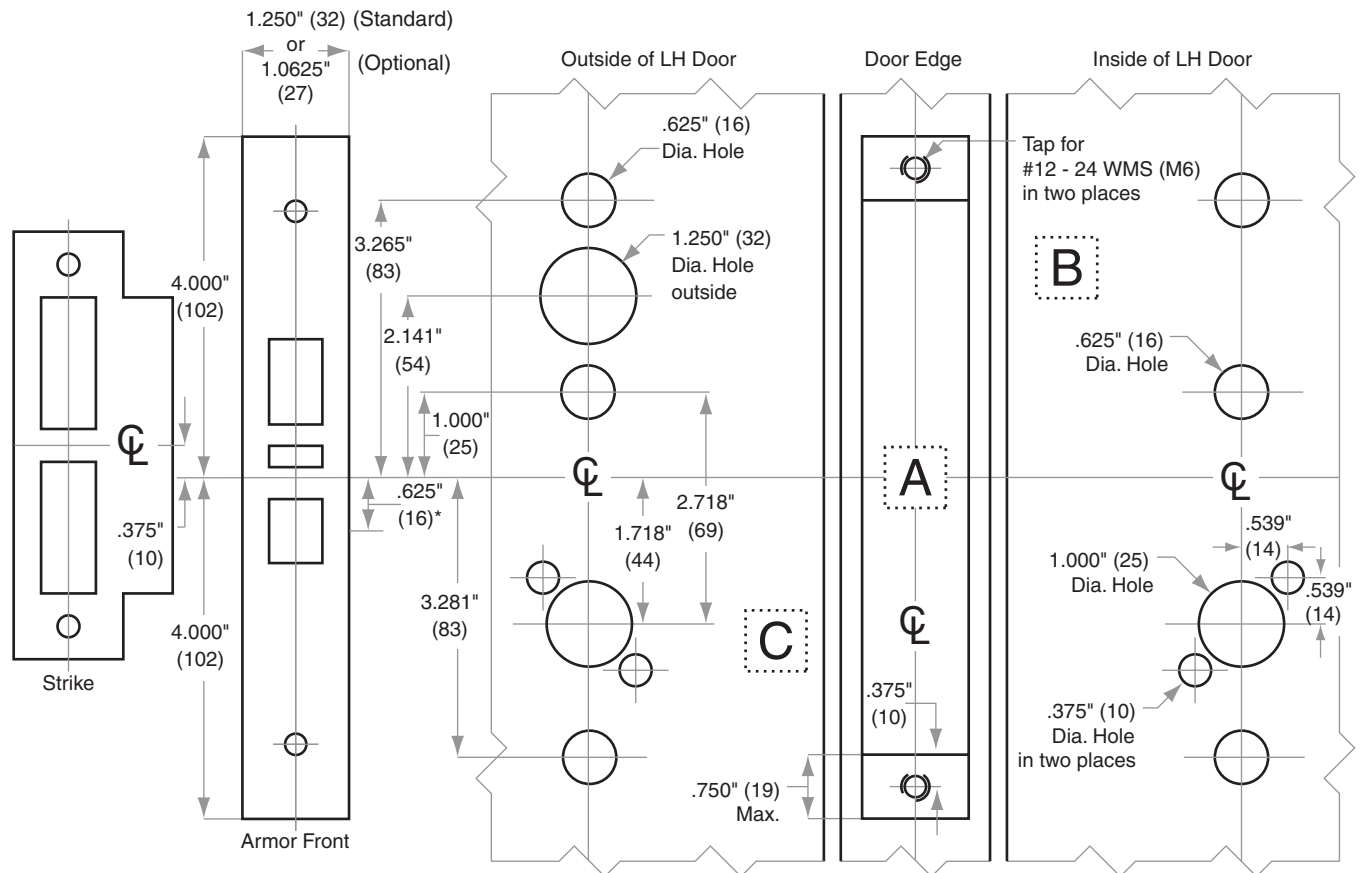

L/LV-Series

L/LV9486, L/LV9496

Door Type: Metal, flat or beveled

Trim: Escutcheon

For Case and Strike dimensions, see Template L1

Left Hand (LH) Door Shown

*Centerline of Armor Front to Centerline of Latch dimension

Dimensions shown in parentheses () are in millimeters

Job: _____

Date: _____

Door Thickness: _____

Remarks: _____

**TEMPLATE
L833**