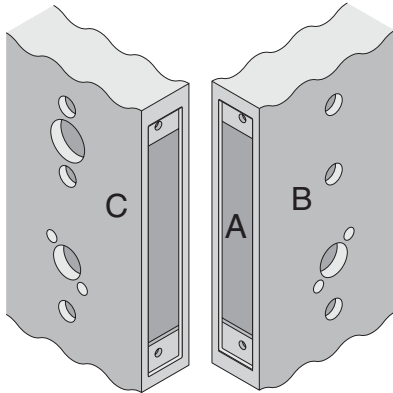

L/LV-Series

L/LV9486, L/LV9496

Door Type: Metal, flat or beveled

Trim: Escutcheon

For Case and Strike dimensions, see Template L1

Left Hand (LH) Door Shown

*Centerline of Armor Front to Centerline of Latch dimension

Dimensions shown in parentheses () are in millimeters

Job: _____

Date: _____

Door Thickness: _____

Remarks: _____

**TEMPLATE
L833**