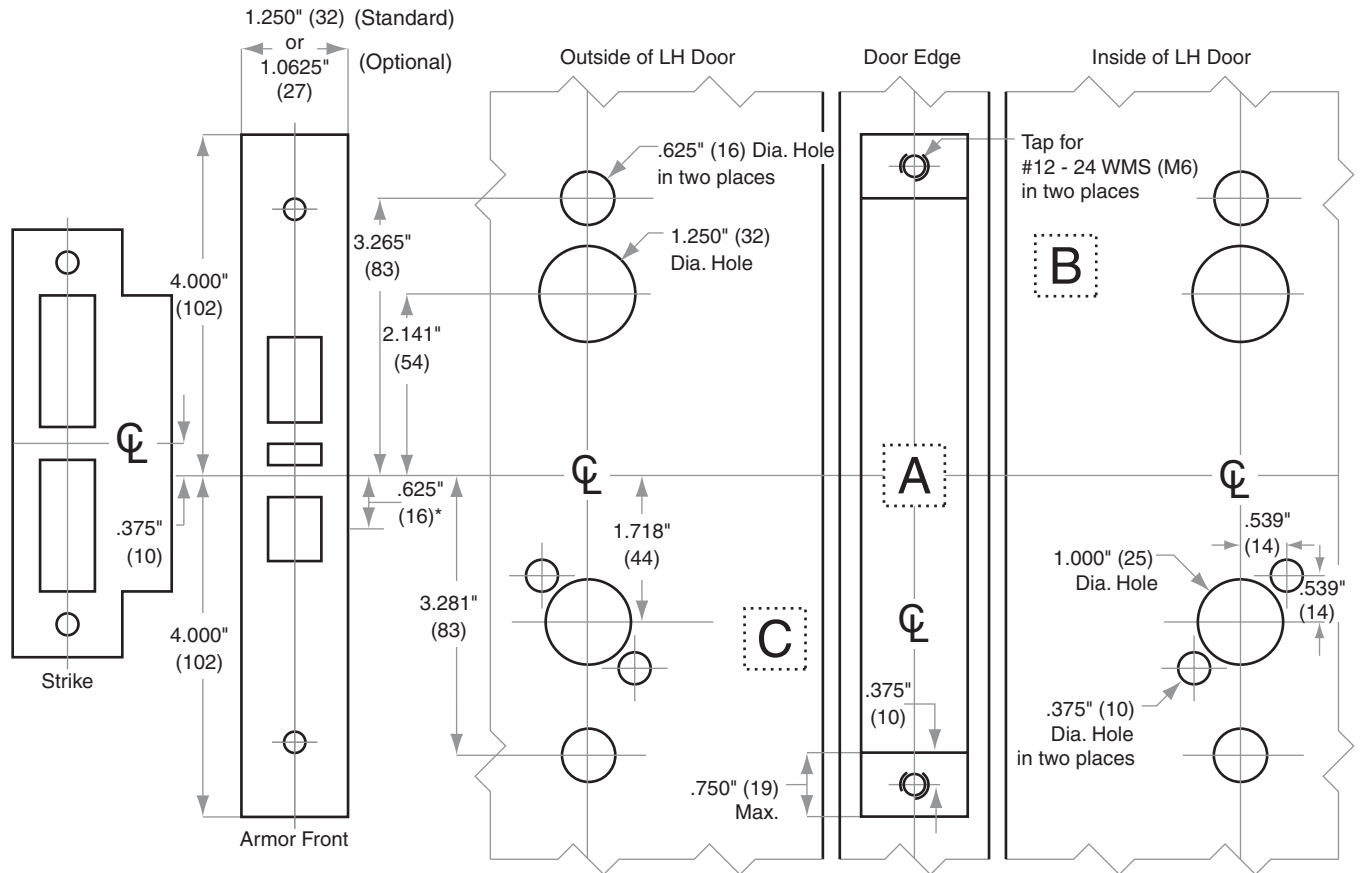

L/LV-Series

L/LV9060, L/LV9071, L/LV9077, L/LV9082/EL/EU, L/LV9457, L9466, L/LV9482

Door Type: Metal, flat or beveled
Trim: Escutcheon

For Case and Strike dimensions, see Template L1

For Wire Routing see Template L1

Left Hand (LH) Door Shown

*Centerline of Armor Front to Centerline of Latch dimension

Dimensions shown in parentheses () are in millimeters

Job: _____

Date: _____

Door Thickness: _____

Remarks: _____

**TEMPLATE
L829**