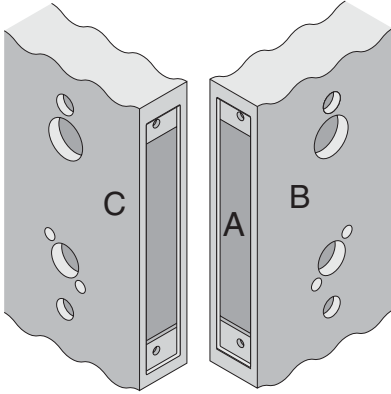

L/LV-Series

L/LV9060, L/LV9071, L/LV9077, L/LV9082/EL/EU, L/LV9457, L9466, L/LV9482

Door Type: Metal, flat or beveled
Trim: Escutcheon

For Case and Strike dimensions, see Template L1

For Wire Routing see Template L1

Left Hand (LH) Door Shown

*Centerline of Armor Front to Centerline of Latch dimension

Dimensions shown in parentheses () are in millimeters

Job: _____

Date: _____

Door Thickness: _____

Remarks: _____

**TEMPLATE
L829**