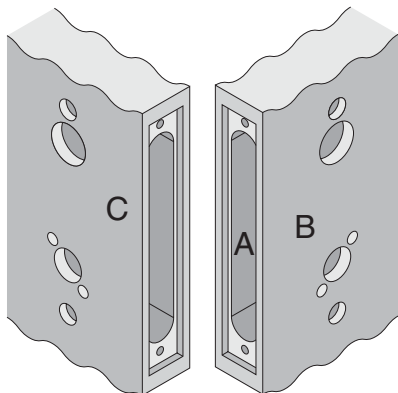

L/LV-Series

L/LV9060, L/LV9071, L/LV9077, L/LV9082/EL/EU, L/LV9457, L9466, L/LV9482

Door Type: Wood or Composite, flat or beveled

Trim: Escutcheon

For Case and Strike dimensions, see Template L1

For Wire Routing see Template L1

Left Hand (LH) Door Shown

*Centerline of Armor Front to Centerline of Latch dimension

Dimensions shown in parentheses () are in millimeters

Job: _____

Date: _____

Door Thickness: _____

Remarks: _____

**TEMPLATE
L828**