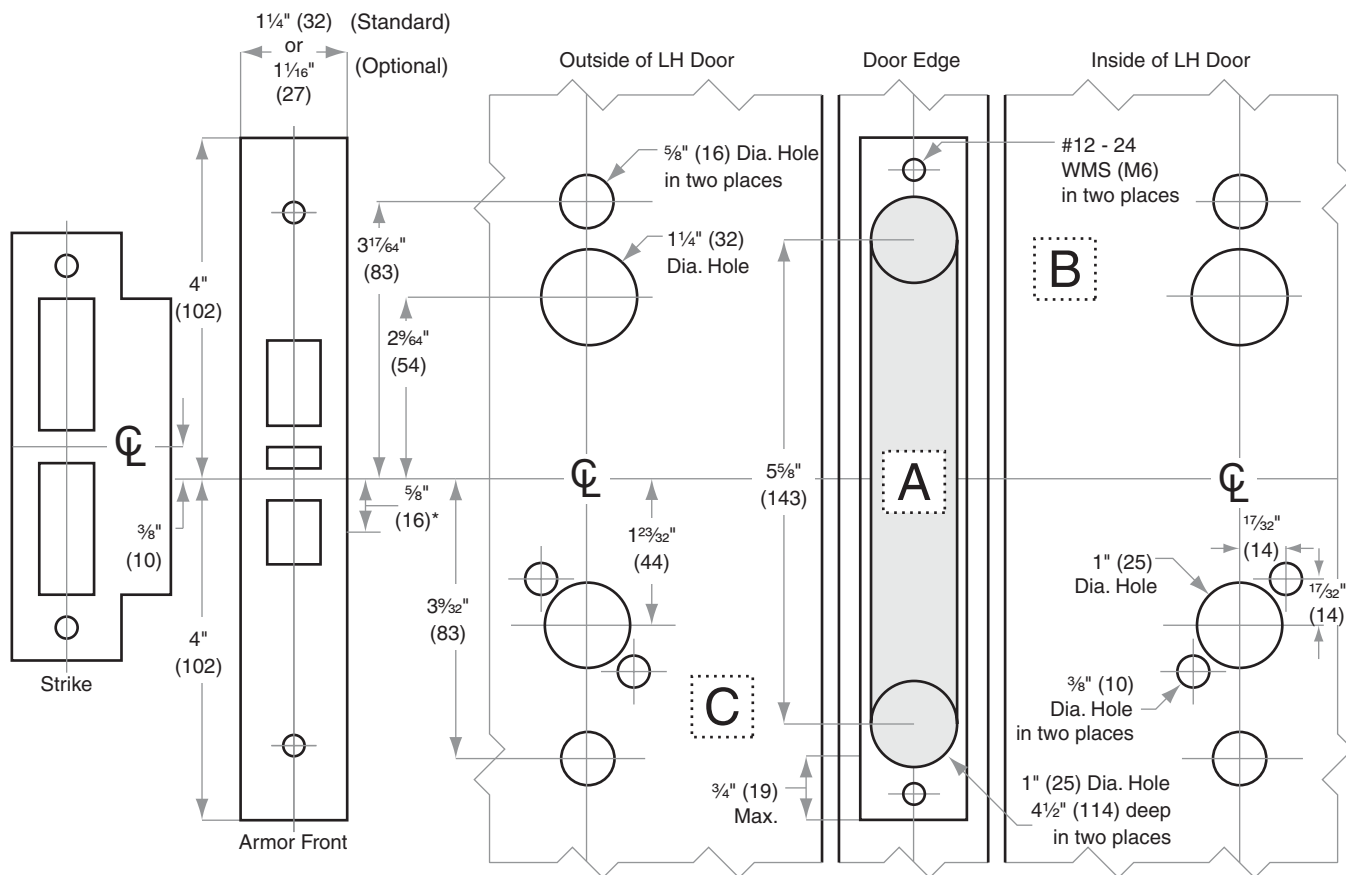

L/LV-Series

L/LV9060, L/LV9071, L/LV9077, L/LV9082/EL/EU, L/LV9457, L9466, L/LV9482

Door Type: Wood or Composite, flat or beveled

Trim: Escutcheon

For Case and Strike dimensions, see Template L1

For Wire Routing see Template L1

Left Hand (LH) Door Shown

*Centerline of Armor Front to Centerline of Latch dimension

Dimensions shown in parentheses () are in millimeters

Job: _____

Date: _____

Door Thickness: _____

Remarks: _____

**TEMPLATE
L828**