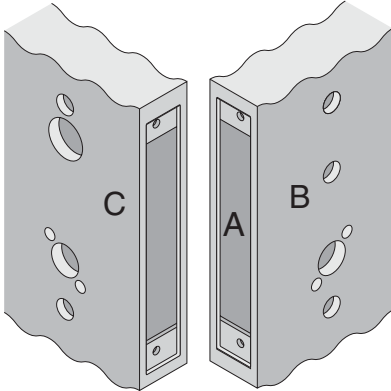

# L/LV-Series

L/LV9050, L/LV9056, L/LV9453, L/LV9456, L9473, L/LV9480, L/LV9485

**Door Type:** Metal, flat or beveled  
**Trim:** Escutcheon

For Case and Strike dimensions, see Template L1

## Left Hand (LH) Door Shown

\*Centerline of Armor Front to Centerline of Latch dimension

Dimensions shown in parentheses ( ) are in millimeters

**Job:** \_\_\_\_\_  
**Date:** \_\_\_\_\_  
**Door Thickness:** \_\_\_\_\_  
**Remarks:** \_\_\_\_\_