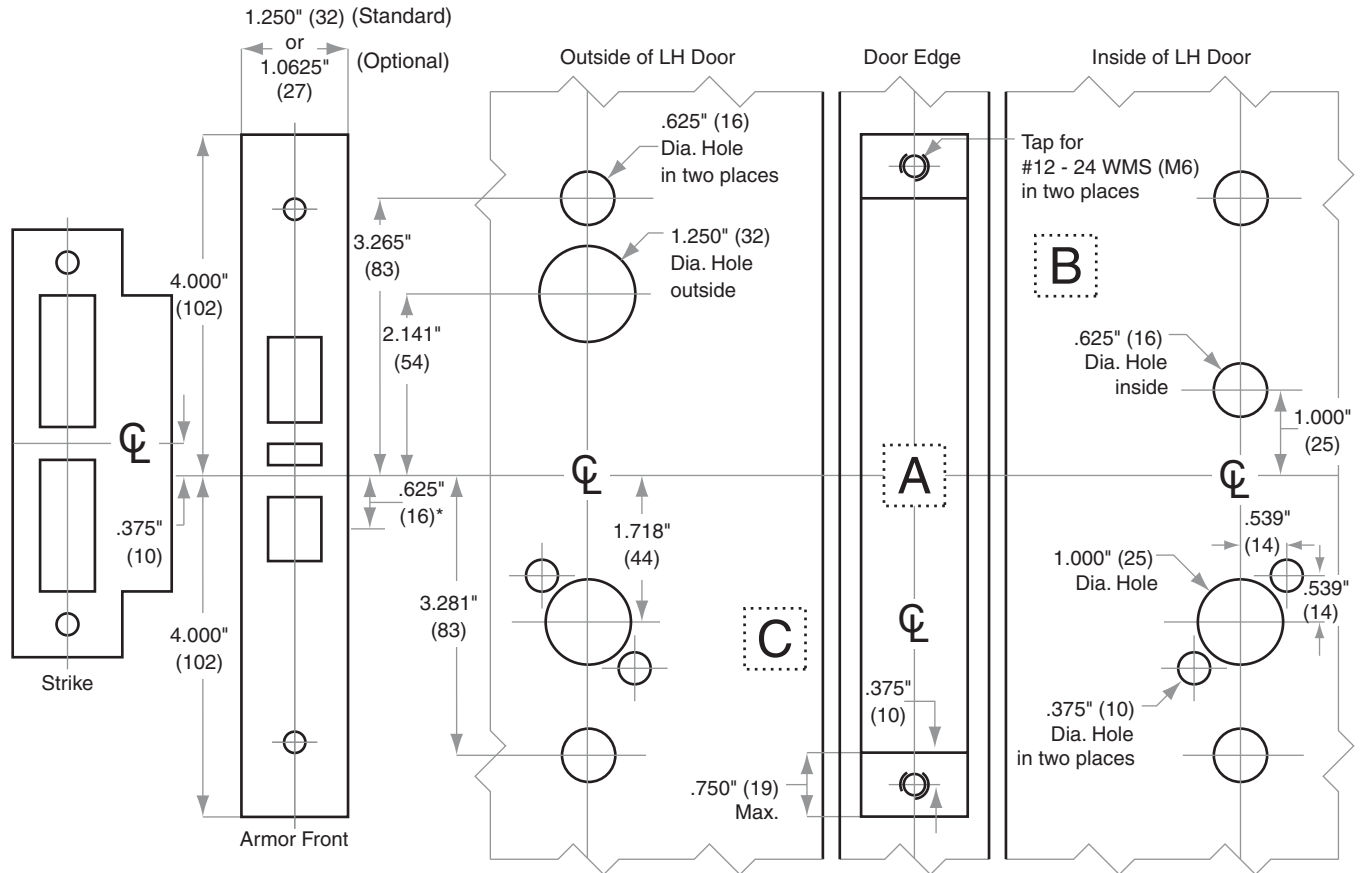

# L/LV-Series

L/LV9050, L/LV9056, L/LV9453, L/LV9456, L9473, L/LV9480, L/LV9485

**Door Type:** Metal, flat or beveled  
**Trim:** Escutcheon

For Case and Strike dimensions, see Template L1

## Left Hand (LH) Door Shown

\*Centerline of Armor Front to Centerline of Latch dimension

Dimensions shown in parentheses ( ) are in millimeters

**Job:** \_\_\_\_\_  
**Date:** \_\_\_\_\_  
**Door Thickness:** \_\_\_\_\_  
**Remarks:** \_\_\_\_\_

**TEMPLATE  
L827**