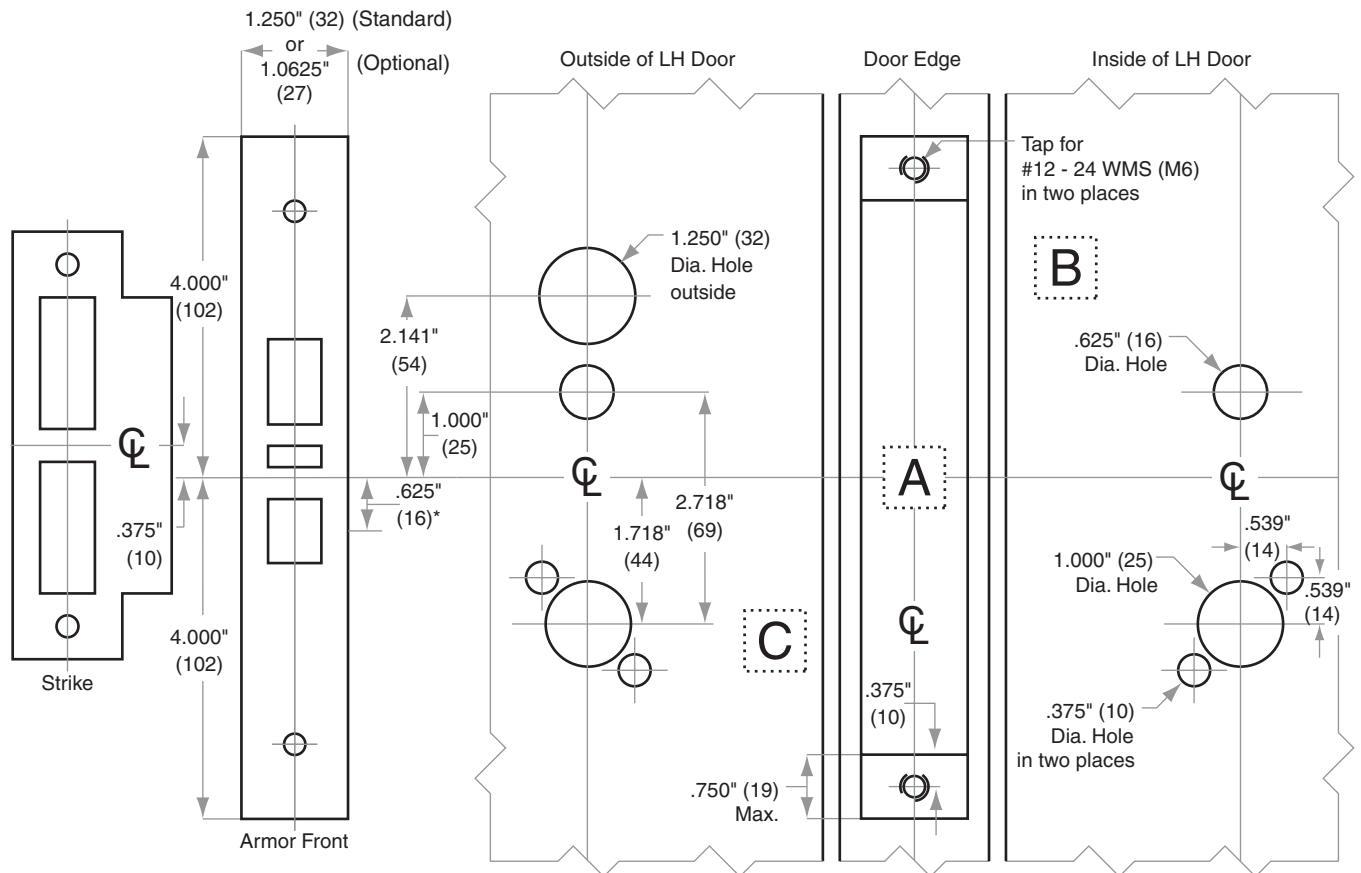

L/LV-Series

L/LV9486, L/LV9496

Door Type: Metal, flat or beveled

Trim: Rose

For Case and Strike dimensions, see Template L1

Left Hand (LH) Door Shown

*Centerline of Armor Front to Centerline of Latch dimension

Dimensions shown in parentheses () are in millimeters

Job: _____

Date: _____

Door Thickness: _____

Remarks: _____

**TEMPLATE
L821**