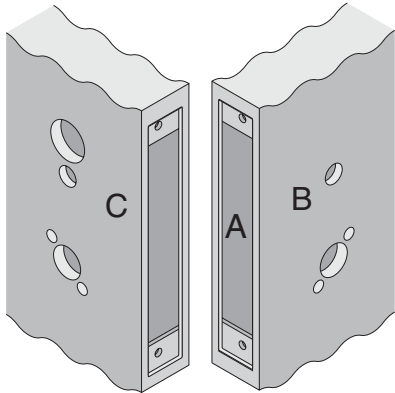

L/LV-Series

L/LV9486, L/LV9496

Door Type: Metal, flat or beveled

Trim: Rose

For Case and Strike dimensions, see Template L1

Left Hand (LH) Door Shown

*Centerline of Armor Front to Centerline of Latch dimension

Dimensions shown in parentheses () are in millimeters

Job: _____

Date: _____

Door Thickness: _____

Remarks: _____

**TEMPLATE
L821**