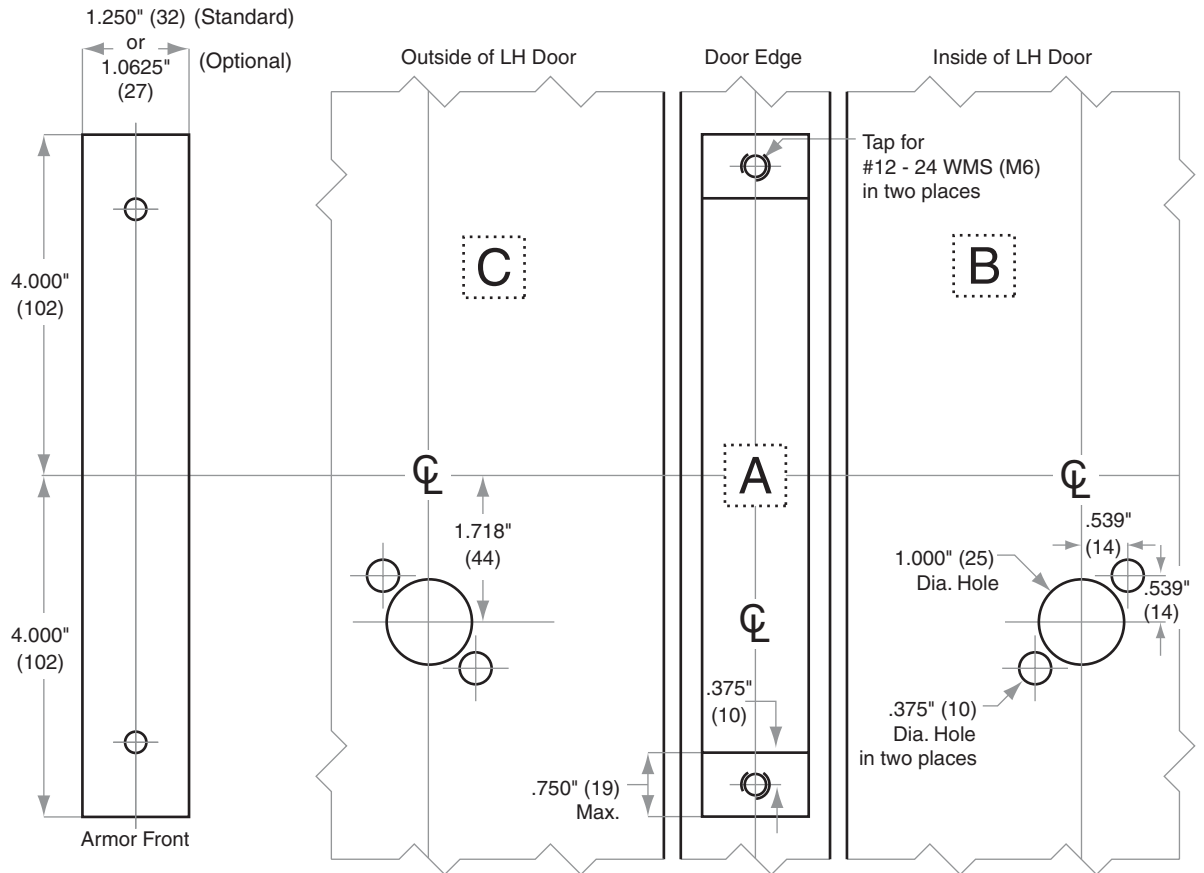

L/LV-Series

L9176

Door Type: Metal, flat or beveled

Trim: Rose

For Case and Strike dimensions, see Template L1

Left Hand (LH) Door Shown

Dimensions shown in parentheses () are in millimeters

Job: _____

Date: _____

Door Thickness: _____

Remarks: _____

**TEMPLATE
L807**