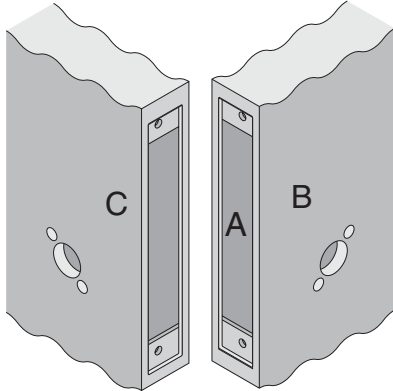

L/LV-Series

L9176

Door Type: Metal, flat or beveled

Trim: Rose

For Case and Strike dimensions, see Template L1

Left Hand (LH) Door Shown

Dimensions shown in parentheses () are in millimeters

Job: _____