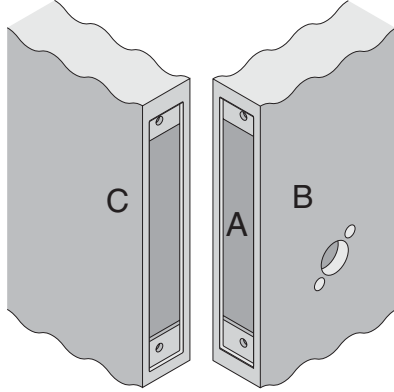

L/LV-Series

L9175

Door Type: Metal, flat or beveled

Trim: Rose

For Case and Strike dimensions, see Template L1

Left Hand (LH) Door Shown

Dimensions shown in parentheses () are in millimeters

Job: _____

Date: _____

Door Thickness: _____

Remarks: _____

TEMPLATE
L806