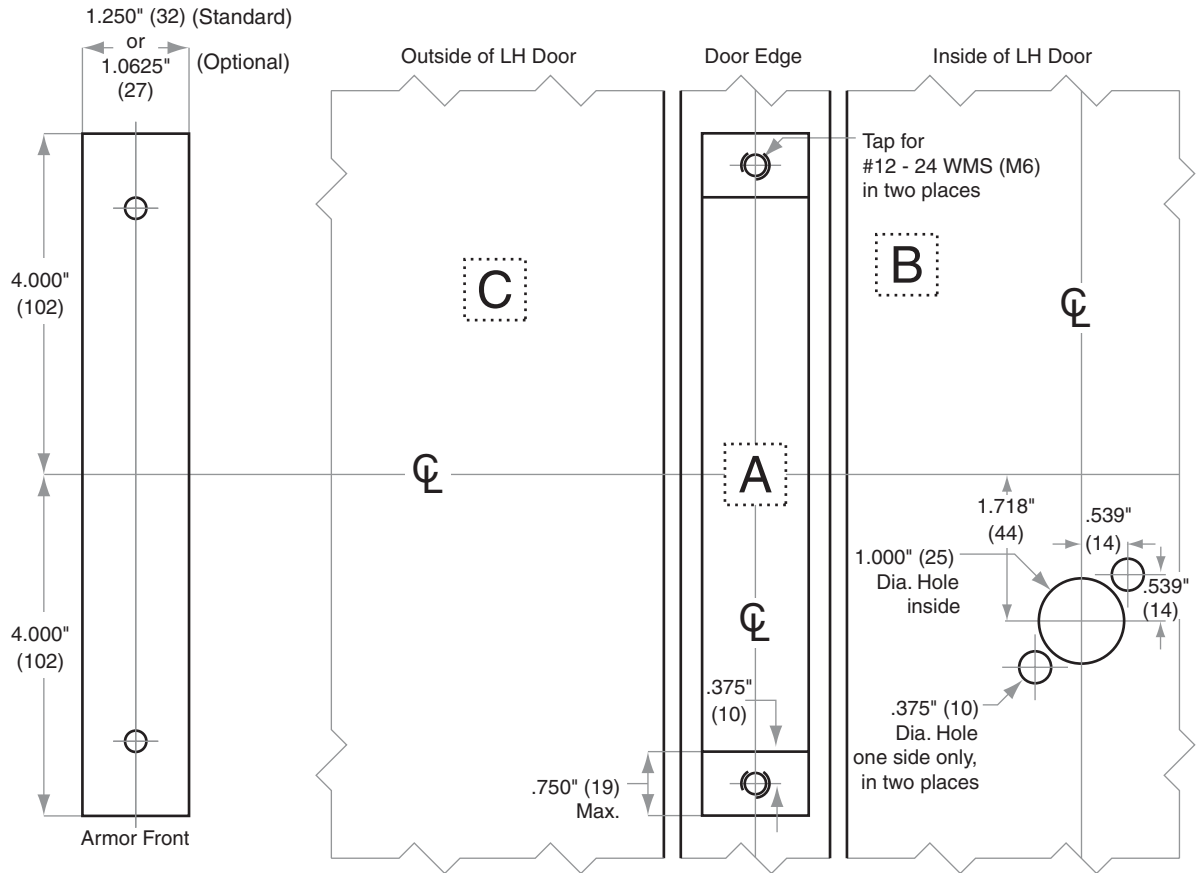

L/LV-Series

L9175

Door Type: Metal, flat or beveled

Trim: Rose

For Case and Strike dimensions, see Template L1

Left Hand (LH) Door Shown

Dimensions shown in parentheses () are in millimeters

Job: _____

Date: _____

Door Thickness: _____

Remarks: _____

TEMPLATE
L806