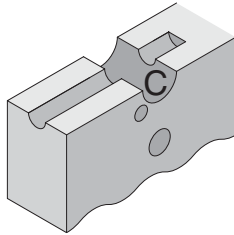

L/LV-Series

L0172

Door Type: Wood or Composite, flat

Trim: Escutcheon

Non-Trim side of door

Door Edge

Trim side of door

***Drill two holes at locations #2 for outside RH/RHR or
Drill two holes at locations #3 for outside LH/LHR**

Dimensions shown in parentheses () are in millimeters

Job: _____

Date: _____

Door Thickness: _____

Remarks: _____

**TEMPLATE
L745**