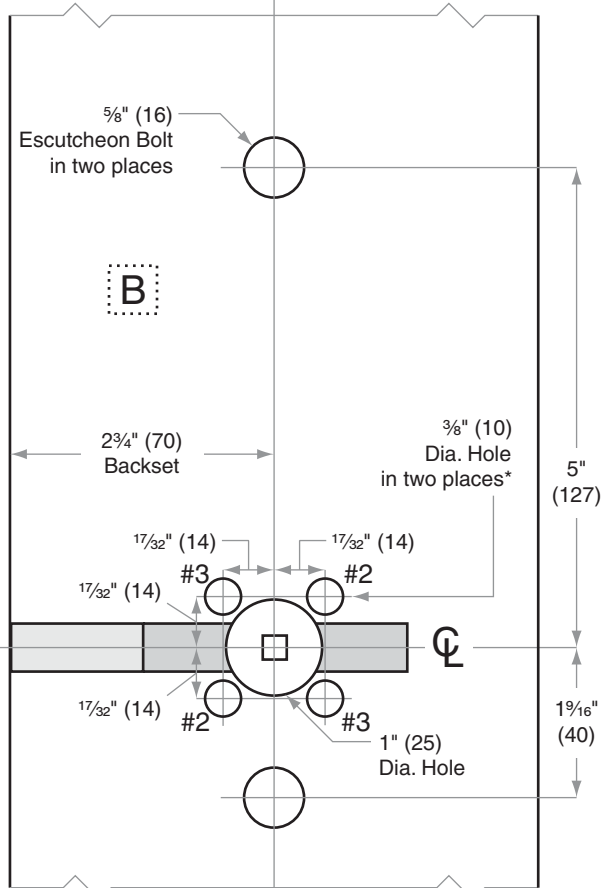

L/LV-Series

L0172

Door Type: Wood or Composite, flat

Trim: Escutcheon

Non-Trim side of door

Door Edge

Trim side of door

***Drill two holes at locations #2 for outside RH/RHR or
Drill two holes at locations #3 for outside LH/LHR**

Dimensions shown in parentheses () are in millimeters

Job: _____

Date: _____

Door Thickness: _____

Remarks: _____

**TEMPLATE
L745**