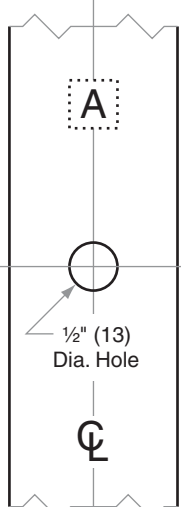

L/LV-Series

L0172

Door Type: Wood or Composite, flat

Trim: Escutcheon

Non-Trim side of door

Door Edge

Trim side of door

***Drill two holes at locations #2 for outside RH/RHR or
Drill two holes at locations #3 for outside LH/LHR**

Dimensions shown in parentheses () are in millimeters

Job: _____

Date: _____

Door Thickness: _____

Remarks: _____

**TEMPLATE
L745**