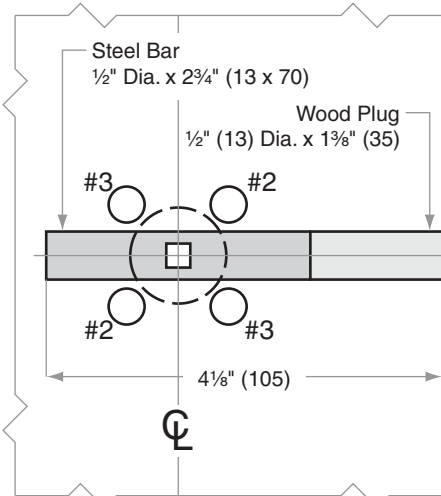

L/LV-Series

L0172

Door Type: Wood or Composite, flat

Trim: Escutcheon

Non-Trim side of door

Door Edge

Trim side of door

***Drill two holes at locations #2 for outside RH/RHR or
Drill two holes at locations #3 for outside LH/LHR**

Dimensions shown in parentheses () are in millimeters

Job: _____

Date: _____

Door Thickness: _____

Remarks: _____

**TEMPLATE
L745**