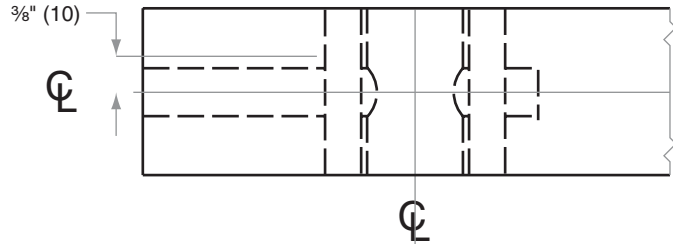

L/LV-Series

L0172

Door Type: Wood or Composite, flat

Trim: Escutcheon

Non-Trim side of door

Door Edge

Trim side of door

***Drill two holes at locations #2 for outside RH/RHR or
Drill two holes at locations #3 for outside LH/LHR**

Dimensions shown in parentheses () are in millimeters

Job: _____

Date: _____

Door Thickness: _____

Remarks: _____

**TEMPLATE
L745**