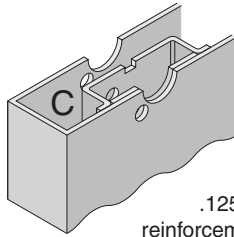

L/LV-Series

L0172

Door Type: Metal, flat or beveled

Trim: Rose

Suitable reinforcement required for metal door installation

Outside Right Hand (RH) /
Right Hand Reverse (RHR) shown

***Drill two holes at locations #2 for outside RH/RHR or
Drill two holes at locations #3 for outside LH/LHR**

Dimensions shown in parentheses () are in millimeters

Job: _____

Date: _____

Door Thickness: _____

Remarks: _____

**TEMPLATE
L744**