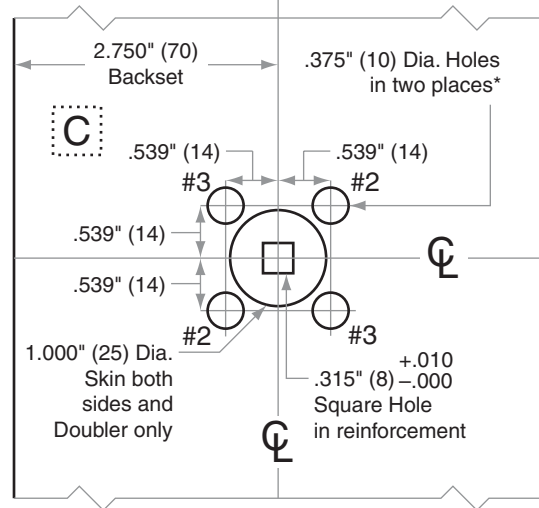

L/LV-Series

L0172

Door Type: Metal, flat or beveled

Trim: Rose

Suitable reinforcement required for metal door installation

Outside Right Hand (RH) /
Right Hand Reverse (RHR) shown

***Drill two holes at locations #2 for outside RH/RHR or
Drill two holes at locations #3 for outside LH/LHR**

Dimensions shown in parentheses () are in millimeters

Job: _____

Date: _____

Door Thickness: _____

Remarks: _____

**TEMPLATE
L744**