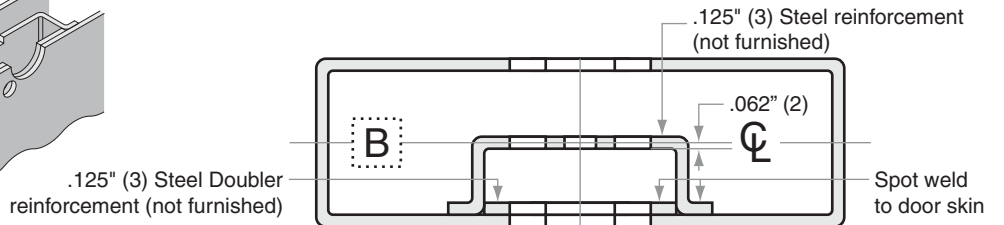

L/LV-Series

L0172

Door Type: Metal, flat or beveled

Trim: Rose

Suitable reinforcement required for metal door installation

Outside Right Hand (RH) /
Right Hand Reverse (RHR) shown

***Drill two holes at locations #2 for outside RH/RHR or
Drill two holes at locations #3 for outside LH/LHR**

Dimensions shown in parentheses () are in millimeters

Job: _____

Date: _____

Door Thickness: _____

Remarks: _____

**TEMPLATE
L744**