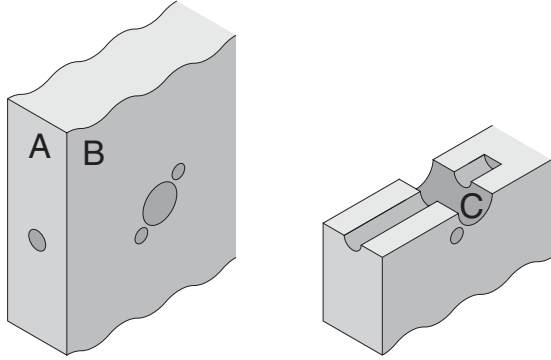

## L0172

**Door Type:** Wood or Composite, flat

**Trim:** Rose

Outside Right Hand (RH) / Right Hand Reverse (RHR) shown

**\*Drill two holes at locations #2 for outside RH/RHR or  
Drill two holes at locations #3 for outside LH/LHR**

Dimensions shown in parentheses ( ) are in millimeters

**Job:** \_\_\_\_\_

**Date:** \_\_\_\_\_

**Door Thickness:** \_\_\_\_\_

**Remarks:** \_\_\_\_\_

**TEMPLATE  
L743**