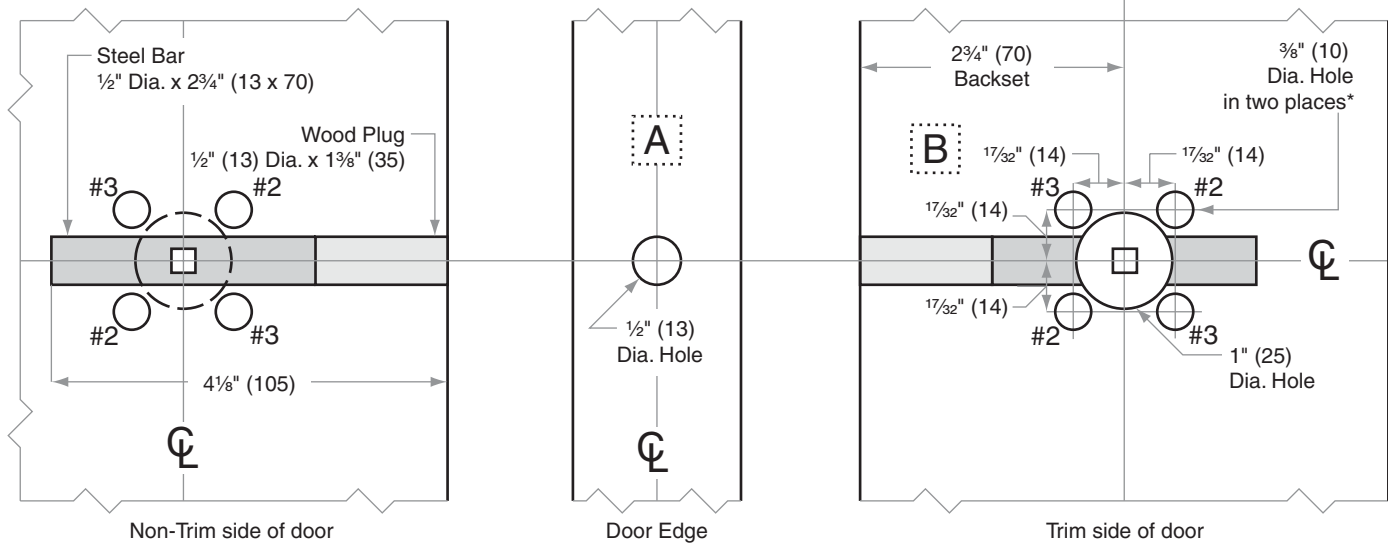

## L0172

**Door Type:** Wood or Composite, flat

**Trim:** Rose

Outside Right Hand (RH) / Right Hand Reverse (RHR) shown

**\*Drill two holes at locations #2 for outside RH/RHR or  
Drill two holes at locations #3 for outside LH/LHR**

Dimensions shown in parentheses ( ) are in millimeters

**Job:** \_\_\_\_\_

**Date:** \_\_\_\_\_

**Door Thickness:** \_\_\_\_\_

**Remarks:** \_\_\_\_\_

**TEMPLATE  
L743**