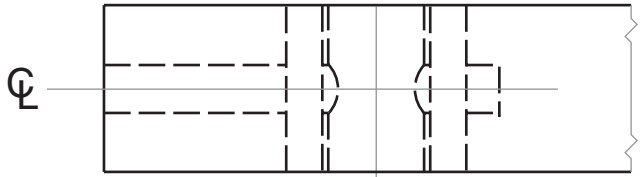

## L0172

**Door Type:** Wood or Composite, flat

**Trim:** Rose

Outside Right Hand (RH) / Right Hand Reverse (RHR) shown

**\*Drill two holes at locations #2 for outside RH/RHR or  
Drill two holes at locations #3 for outside LH/LHR**

Dimensions shown in parentheses ( ) are in millimeters

**Job:** \_\_\_\_\_

**Date:** \_\_\_\_\_

**Door Thickness:** \_\_\_\_\_

**Remarks:** \_\_\_\_\_

**TEMPLATE  
L743**