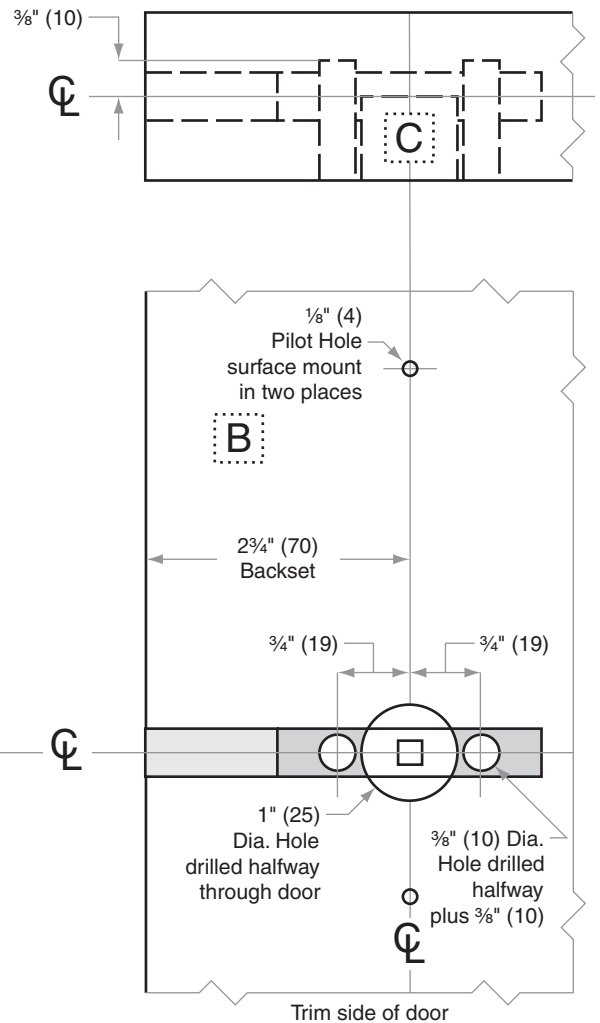

## L0170

**Door Type:** Wood or Composite, flat

**Trim:** Escutcheon

Trim is mounted on one side only

Dimensions shown in parentheses ( ) are in millimeters

**Job:** \_\_\_\_\_

**Date:** \_\_\_\_\_

**Door Thickness:** \_\_\_\_\_