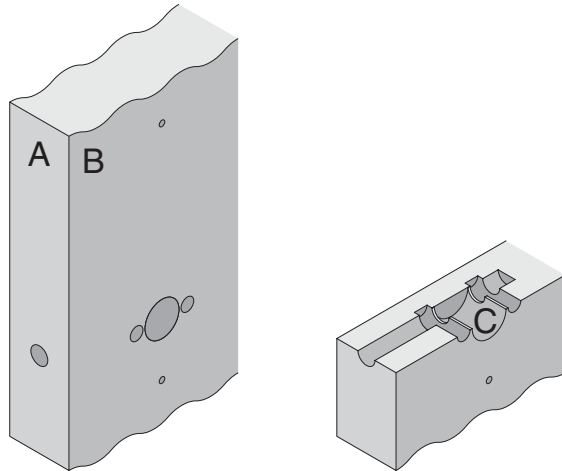

## L0170

**Door Type:** Wood or Composite, flat

**Trim:** Escutcheon

Trim is mounted on one side only

Dimensions shown in parentheses ( ) are in millimeters

**Job:** \_\_\_\_\_

**Date:** \_\_\_\_\_

**Door Thickness:** \_\_\_\_\_