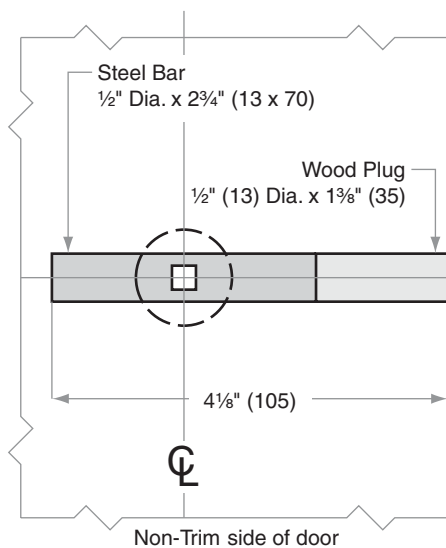

## L0170

**Door Type:** Wood or Composite, flat

**Trim:** Escutcheon

Trim is mounted on one side only

Dimensions shown in parentheses ( ) are in millimeters

**Job:** \_\_\_\_\_

**Date:** \_\_\_\_\_

**Door Thickness:** \_\_\_\_\_