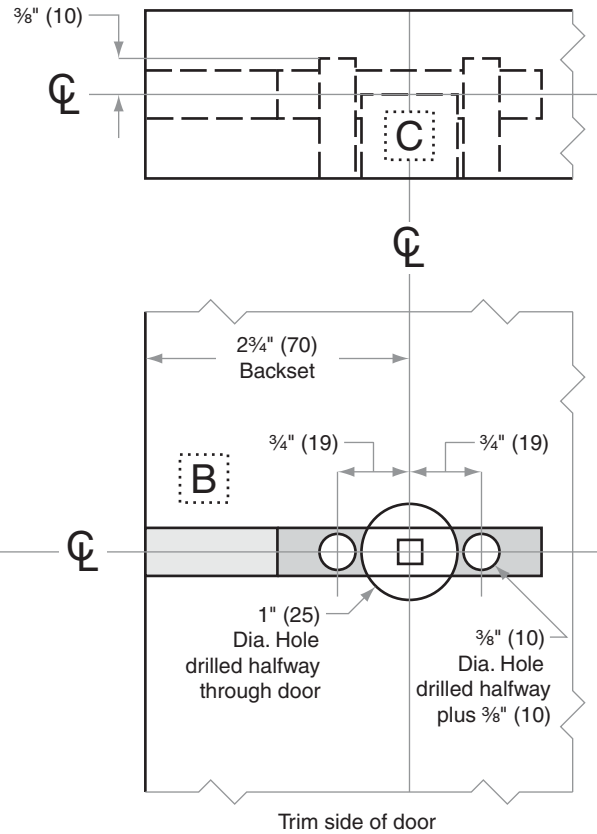

L/LV-Series

L0170

Door Type: Wood or Composite, flat

Trim: Rose

Trim is mounted on one side only

Dimensions shown in parentheses () are in millimeters

Job: _____

Date: _____

Door Thickness: _____

Remarks: _____

TEMPLATE
L739