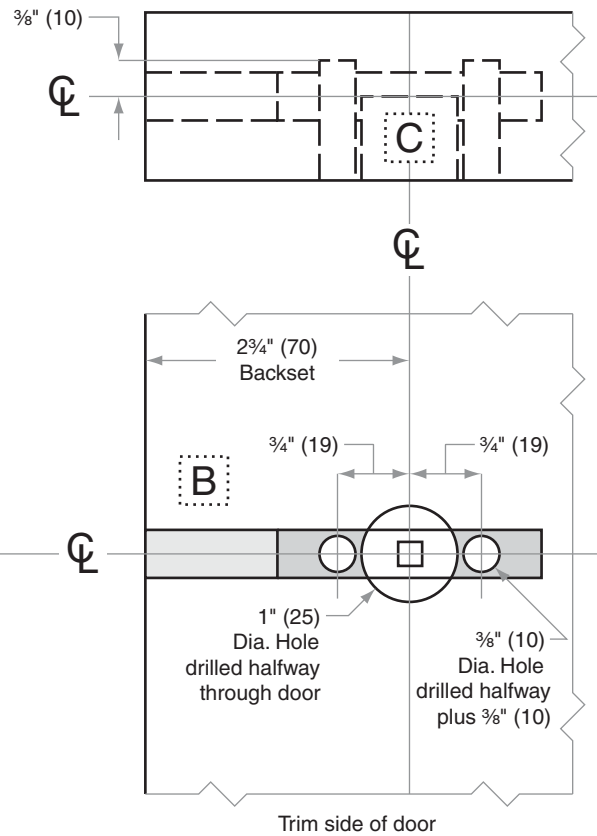

## L0170

Door Type: Wood or Composite, flat

Trim: Rose

Trim is mounted on one side only

Dimensions shown in parentheses ( ) are in millimeters

Job: \_\_\_\_\_

Date: \_\_\_\_\_

Door Thickness: \_\_\_\_\_