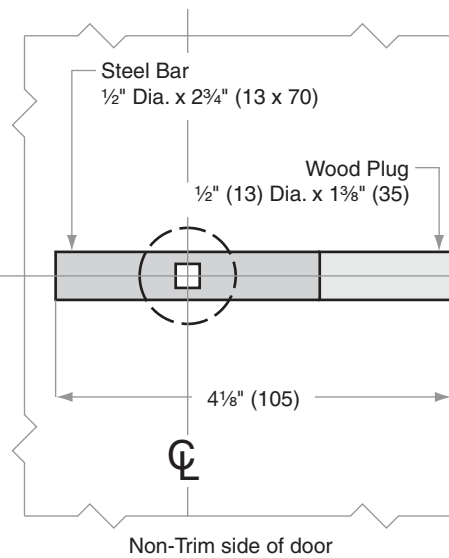

## L0170

Door Type: Wood or Composite, flat

Trim: Rose

Trim is mounted on one side only

Dimensions shown in parentheses ( ) are in millimeters

Job: \_\_\_\_\_

Date: \_\_\_\_\_

Door Thickness: \_\_\_\_\_