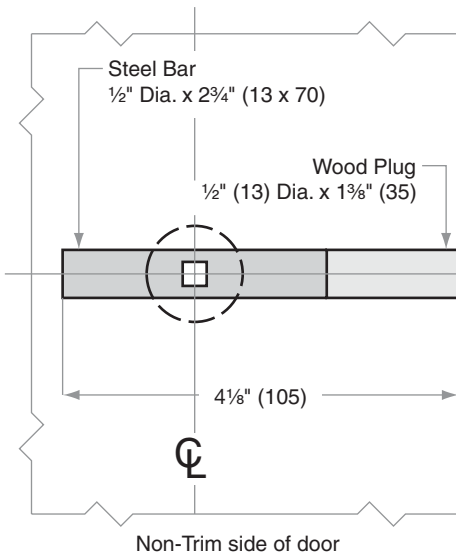

L/LV-Series

L0170

Door Type: Wood or Composite, flat

Trim: Rose

Trim is mounted on one side only

Dimensions shown in parentheses () are in millimeters

Job: _____

Date: _____

Door Thickness: _____

Remarks: _____

TEMPLATE
L739