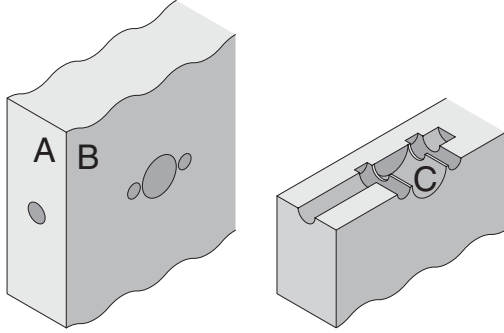

L/LV-Series

L0170

Door Type: Wood or Composite, flat

Trim: Rose

Trim is mounted on one side only

Dimensions shown in parentheses () are in millimeters

Job: _____

Date: _____

Door Thickness: _____

Remarks: _____

TEMPLATE
L739