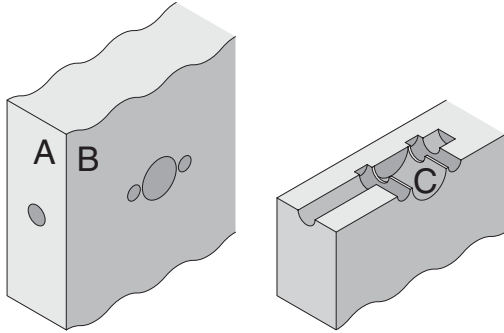

## L0170

Door Type: Wood or Composite, flat

Trim: Rose

Trim is mounted on one side only

Dimensions shown in parentheses ( ) are in millimeters

Job: \_\_\_\_\_

Date: \_\_\_\_\_

Door Thickness: \_\_\_\_\_