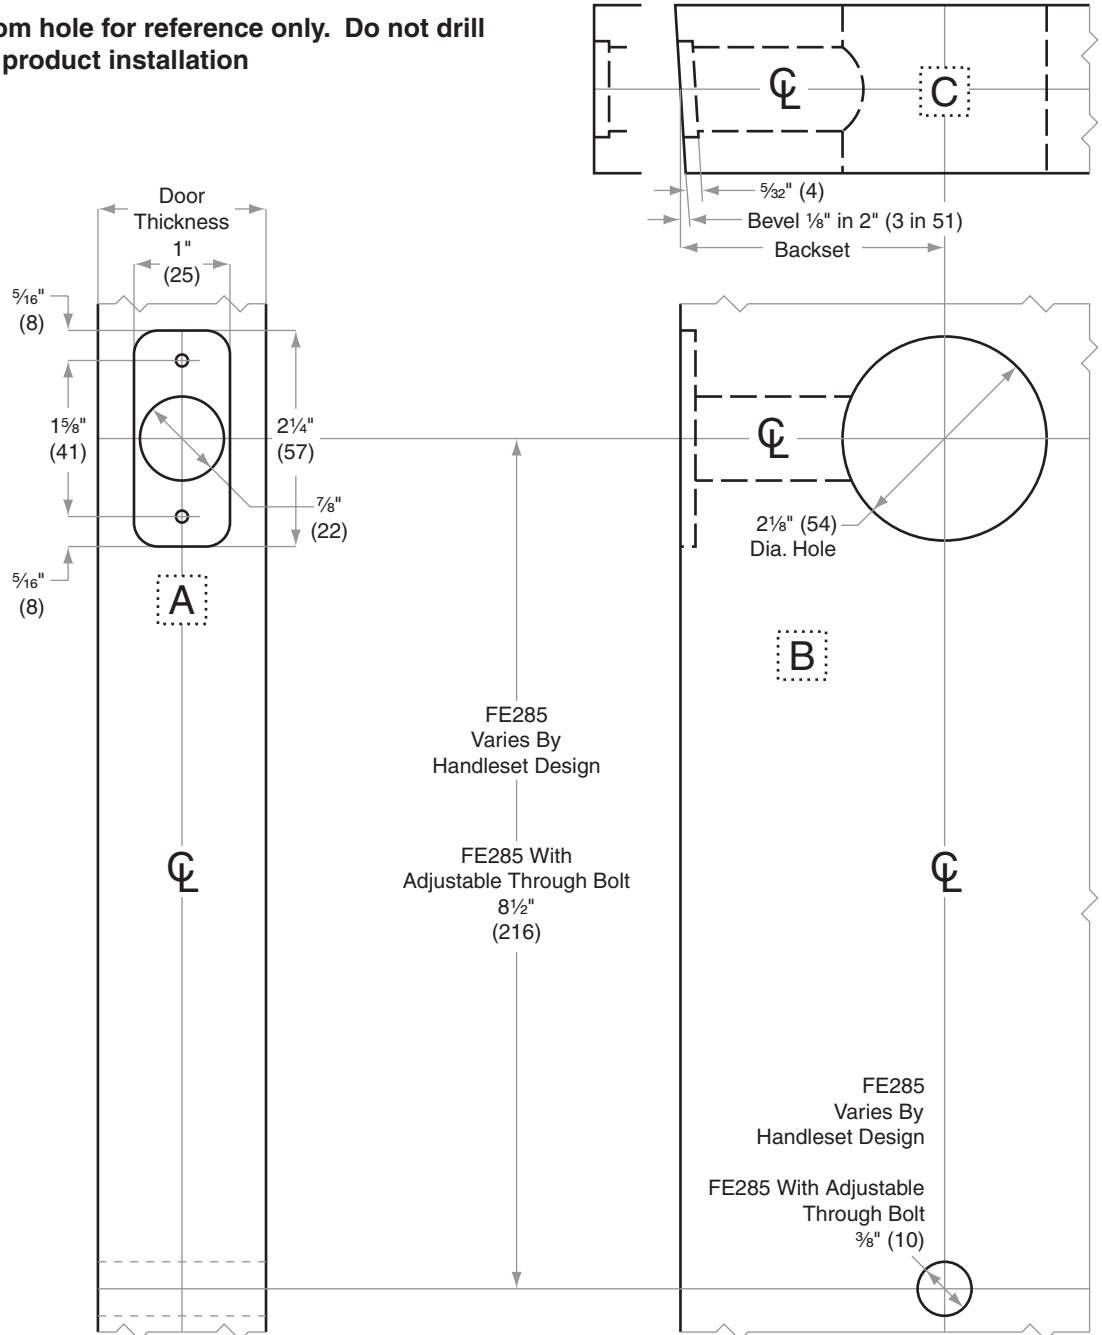

FE-Series

FE285

- Door Type:** Wood or Composite, Flat or Beveled
- Door Thickness:** 1½" (41mm)–1¾" (44mm)
- Faceplate:** Round Corner, ¼" (6mm) Radius, 1" (25mm) wide
- Backsets:** F783-C, 2¾" (60mm) | F783-D, 2¾" (70mm)

Bottom hole for reference only. Do not drill until product installation

Dimensions shown in parentheses () are in millimeters

Job: _____

Date: _____

Door Thickness: _____

Remarks: _____

TEMPLATE
F783