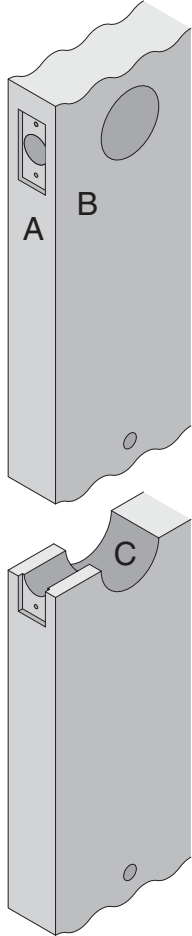

# FE-Series

## FE285

- Door Type:** Wood or Composite, Flat or Beveled
- Door Thickness:** 1½" (41mm)–1¾" (44mm)
- Faceplate:** Square Corner, 1" (25mm) wide
- Backsets:** F782-C, 2¾" (60mm) | F782-D, 2¾" (70mm)

**Bottom hole for reference only. Do not drill until product installation**

Dimensions shown in parentheses ( ) are in millimeters

**Job:** \_\_\_\_\_

**Date:** \_\_\_\_\_

**Door Thickness:** \_\_\_\_\_

**Remarks:** \_\_\_\_\_

**TEMPLATE**  
**F782**