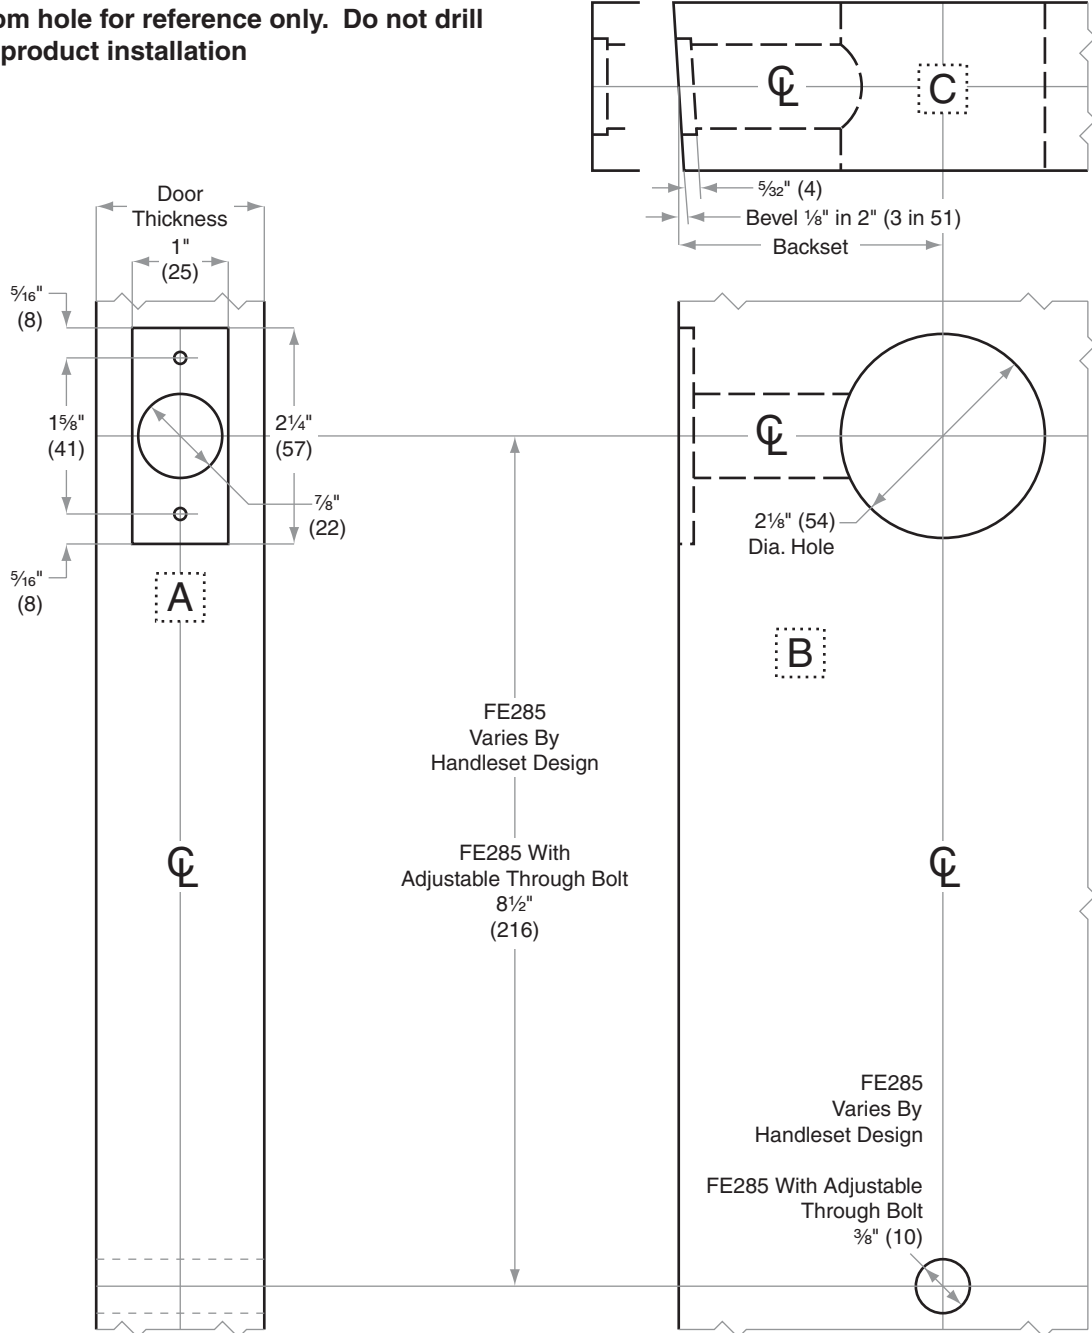

## FE285

- Door Type:** Wood or Composite, Flat or Beveled
- Door Thickness:** 1½" (41mm)–1¾" (44mm)
- Faceplate:** Square Corner, 1" (25mm) wide
- Backsets:** F782-C, 2¾" (60mm) | F782-D, 2¾" (70mm)

**Bottom hole for reference only. Do not drill until product installation**

Dimensions shown in parentheses ( ) are in millimeters

**Job:** \_\_\_\_\_

**Date:** \_\_\_\_\_

**Door Thickness:** \_\_\_\_\_

**Remarks:** \_\_\_\_\_

**TEMPLATE**  
**F782**